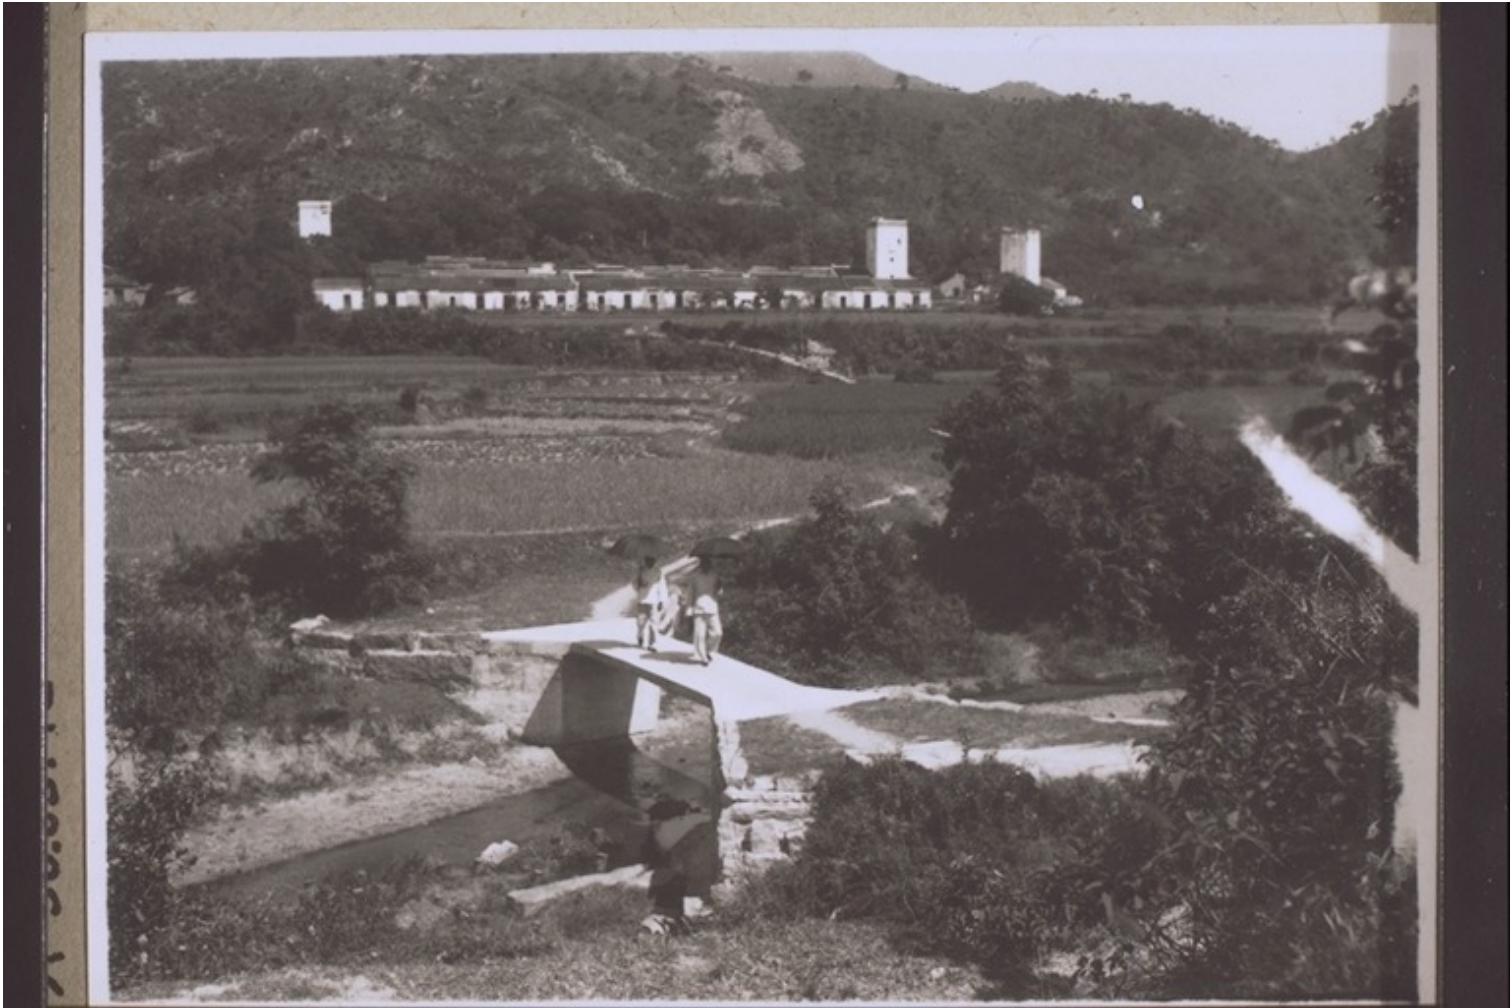

Basel Mission Archives

"Maham, halb evang. halb kathol. "

Title: "Maham, halb evang. halb kathol. "

Alternate title: Maham, half protestant, half catholic.

Ref. number: A-30.83.042

Creator: Fischle, Ernst Wilhelm (Mr)

Date: Date late: 31.12.1933
Proper date: 01.01.1926-31.12.1933
Acquisition year: 1935

Subject: [Individuals]: Fischle, Ernst Wilhelm (Mr)
[Photographers / Photo Studios]: Fischle, Ernst Wilhelm (Mr)
[Geography]: Asia {continent}: China {modern state}: Guangdong {province}: Bao'an {district}: Langkou {place}
[Geography]: Asia {continent}: China {modern state}: Guangdong {province}: Bao'an {district}: Makan {place}
[Themes]: travel and transport: infrastructure: bridge
[Themes]: religion and philosophy (general): Christianity: mission station