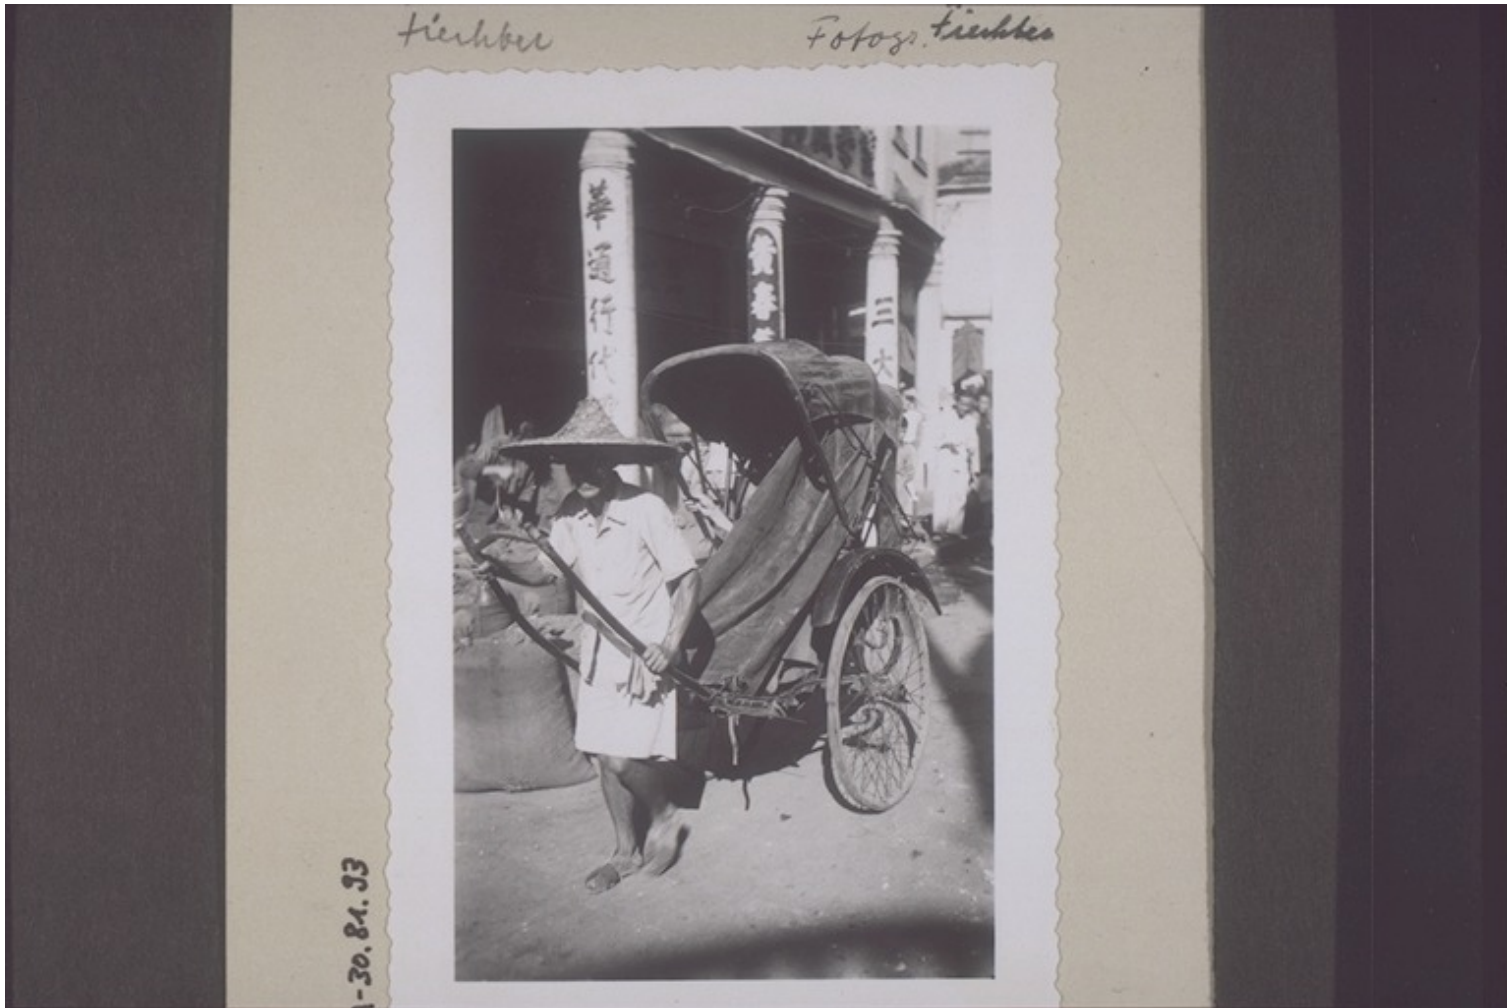

# Basel Mission Archives

"Chines. Rikscha. "

**Title:** "Chines. Rikscha. "

**Alternate title:** Chinese rickshaw.

**Ref. number:** A-30.81.093

**Creator:** Meister, Johann (Hans) Heinr[ich] (Mr)

**Date:** Date late: 31.12.1948  
Proper date: 01.01.1937-31.12.1948  
Acquisition year: 1948

**Subject:** [Individuals]: Meister, Johann (Hans) Heinr[ich] (Mr)  
[Photographers / Photo Studios]: Meister, Johann (Hans) Heinr[ich] (Mr)  
[Geography]: Asia {continent}: China {modern state}  
[Themes]: economy and daily life: service industry: cooly m  
[Themes]: economy and daily life: trade: firm's nameplate  
[Themes]: communication: inscription  
[Themes]: travel and transport: means and types of transport: ricksha  
[Themes]: architecture and settlement: architectural space: street: street

# Basel Mission Archives

---

scene

[Themes]: travel and transport: travel and transport - general

[Archives catalogue]: Images: A: A-30: China. Secular themes. a) landscape, places, houses, b) social life, types of people, c) hand-work, trade, transport, d) politics, war.