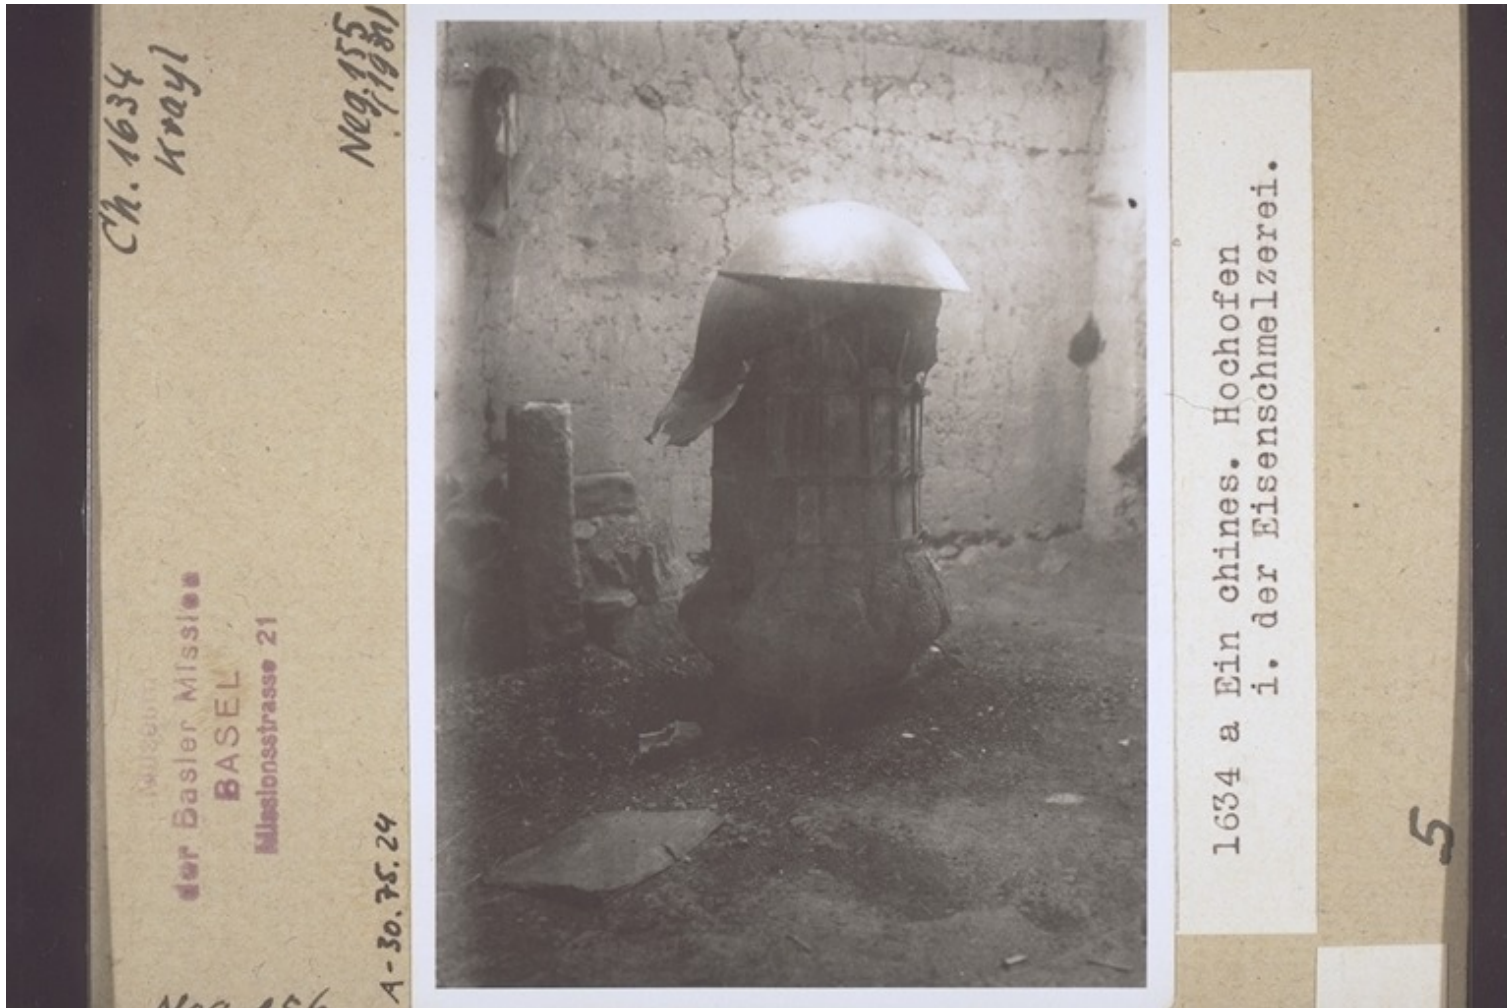

# Basel Mission Archives

"Ein chines. Hochofen i. der Eisenschmelzerei. "

**Title:** "Ein chines. Hochofen i. der Eisenschmelzerei. "

**Alternate title:** A chinese smelting oven for iron.

**Ref. number:** A-30.75.024

**Creator:** Krayl, Robert (Mr)

**Date:** Date late: 31.12.1930  
Proper date: 01.01.1905-31.12.1930  
Acquisition year: 1931

**Subject:** [Individuals]: Krayl, Robert (Mr)  
[Photographers / Photo Studios]: Krayl, Robert (Mr)  
[Geography]: Asia {continent}: China {modern state}  
[Themes]: economy and daily life: energy supply: furnace  
[Themes]: special objects and materials: materials: iron  
[Themes]: formal description: objects  
[Archives catalogue]: Images: A: A-30: China. Craftspeople. 5. Krayl.