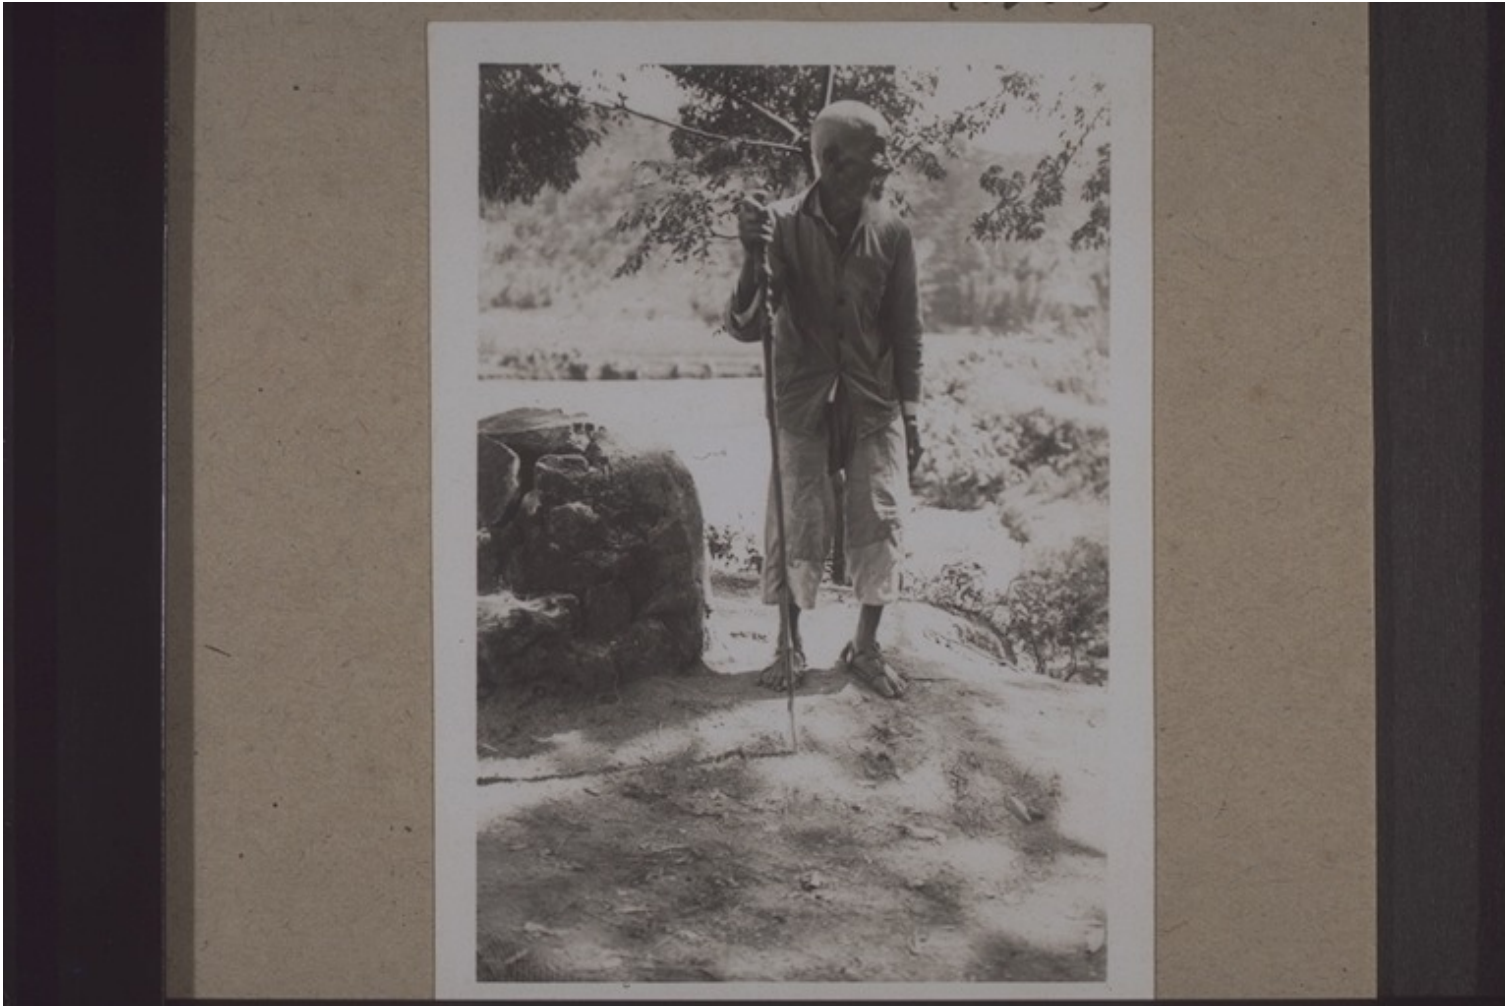

Basel Mission Archives

"Bettler am Wege. "

Title: "Bettler am Wege. "

Alternate title: A beggar on the road.

Ref. number: A-30.74.026

Creator: Krayl, Robert (Mr)

Date: Date late: 31.12.1930
Proper date: 01.01.1905-31.12.1930
Acquisition year: 1931

Subject: [Individuals]: Krayl, Robert (Mr)
[Photographers / Photo Studios]: Krayl, Robert (Mr)
[Geography]: Asia {continent}: China {modern state}
[Themes]: social structure and socialization: social stratification: beggar m
[Themes]: social structure and socialization: gender - age and kinship: man:
portrait m
[Archives catalogue]: Images: A: A-30: China. Secular, types of people,
popular social life. 4. Krayl.