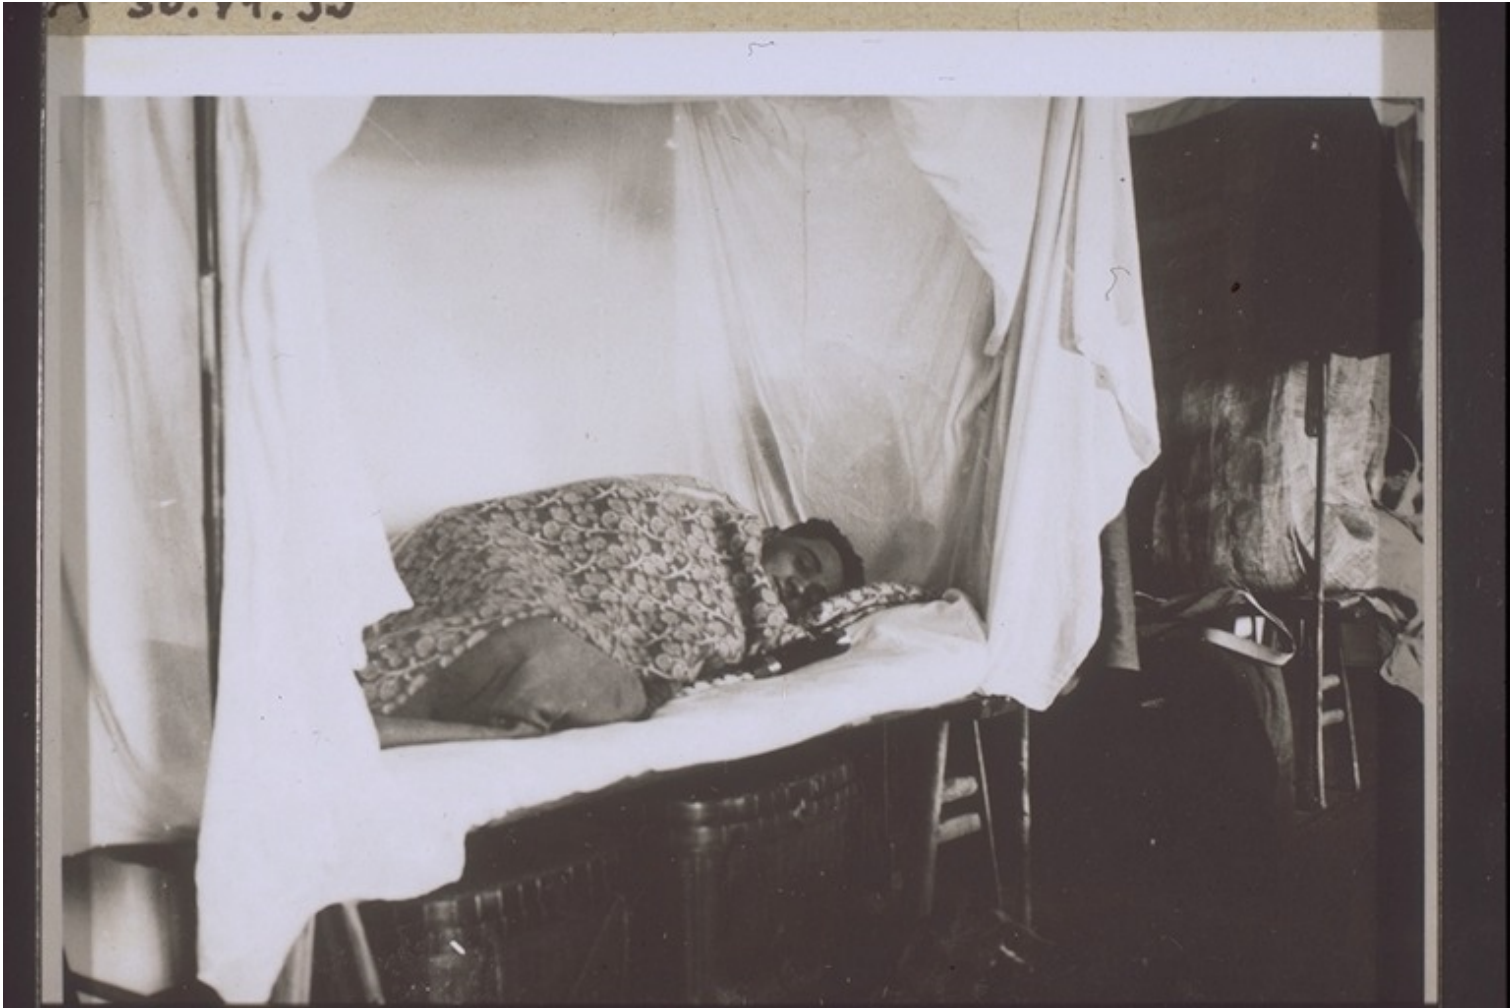

Basel Mission Archives

"Missionar Fischle auf einem Feldbett. "

Title: "Missionar Fischle auf einem Feldbett. "

Alternate title: Rev. Fischle on a camp bed.

Ref. number: A-30.71.039

Creator: Krayl, Robert (Mr)

Date: Date late: 31.12.1930
Proper date: 01.01.1925-31.12.1930
Acquisition year: 1931

Subject: [Individuals]: Fischle, Ernst Wilhelm (Mr)
[Individuals]: Krayl, Robert (Mr)
[Photographers / Photo Studios]: Fischle, Ernst Wilhelm (Mr)
[Photographers / Photo Studios]: Krayl, Robert (Mr)
[Geography]: Asia {continent}: China {modern state}
[Themes]: architecture and settlement: furnishings: furniture: bed
[Themes]: architecture and settlement: architectural space: interior
[Themes]: religion and philosophy (general): Christianity: missionary m