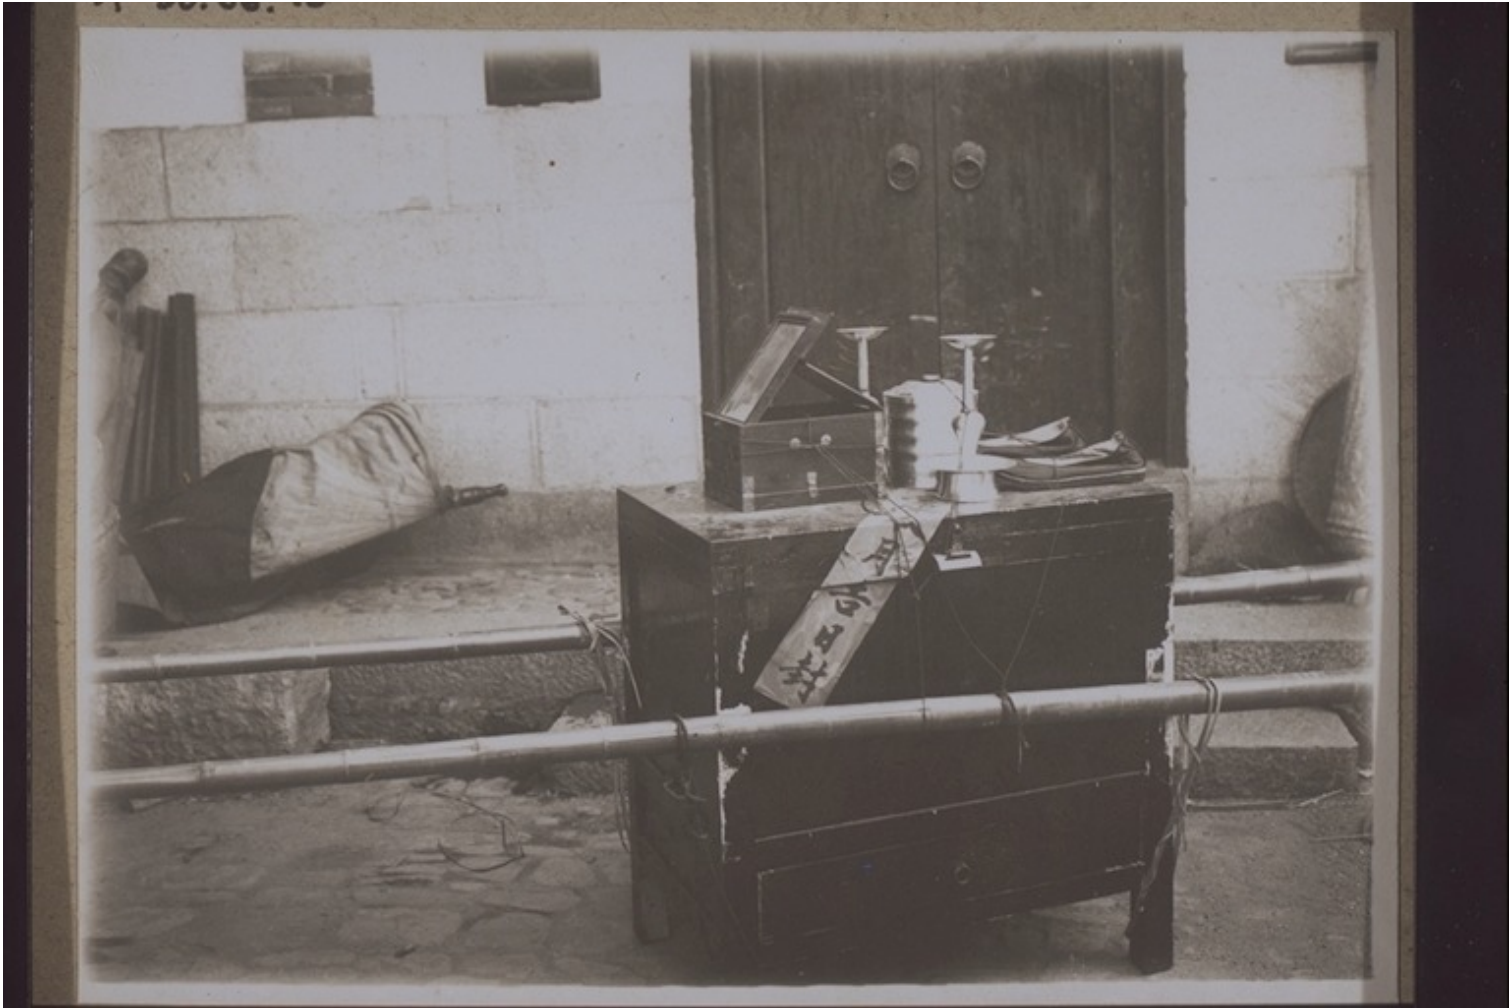

Basel Mission Archives

"Chinesische Brautaussteuer Truhe, Schatulle m. Stellspiegel, 2 zinnerne Leuchter (Ampeln), 1 zinnerne Büchse & 1 Paar Schuhe. In der Truhe Kleider. "

- Title:** "Chinesische Brautaussteuer Truhe, Schatulle m. Stellspiegel, 2 zinnerne Leuchter (Ampeln), 1 zinnerne Büchse & 1 Paar Schuhe. In der Truhe Kleider. "
- Alternate title:** Chinese dowry. Trunk, casket with an adjustable mirror, 2 tin candlesticks, one container made of tin and one pair of shoes. There are clothes in the trunk.
- Ref. number:** A-30.56.019
- Creator:** Maisch, Wilhelm Friedrich (Mr)
- Date:** Date late: 31.12.1920
Proper date: 01.01.1904-31.12.1920
Acquisition year:
- Subject:** [Individuals]: Maisch, Wilhelm Friedrich (Mr)
[Photographers / Photo Studios]: Maisch, Wilhelm Friedrich (Mr)
[Geography]: Asia {continent}: China {modern state}

Basel Mission Archives

[Themes]: special objects and materials: containers: box
[Themes]: travel and transport: means and types of transport: carrying frame
[Themes]: anthropology of the body: clothing: cloth
[Themes]: social structure and socialization: life cycle: wedding: dowry
[Themes]: architecture and settlement: furnishings: furniture
[Themes]: economy and daily life: domestic economy: household equipment
[Themes]: architecture and settlement: furnishings: lamp
[Themes]: architecture and settlement: furnishings: mirror
[Themes]: formal description: objects
[Themes]: anthropology of the body: clothing: shoe
[Themes]: special objects and materials: materials: tin
[Themes]: social structure and socialization: gender - age and kinship: woman: women's wear
[Themes]: special objects and materials: materials: wood
[Archives catalogue]: Images: A: A-30: China. Religion, (but without ancestor veneration). 6. M. 6. A. Non-christian festivals. New Years celebrations, M. 6. B. Non-christian festivals. Wedding.