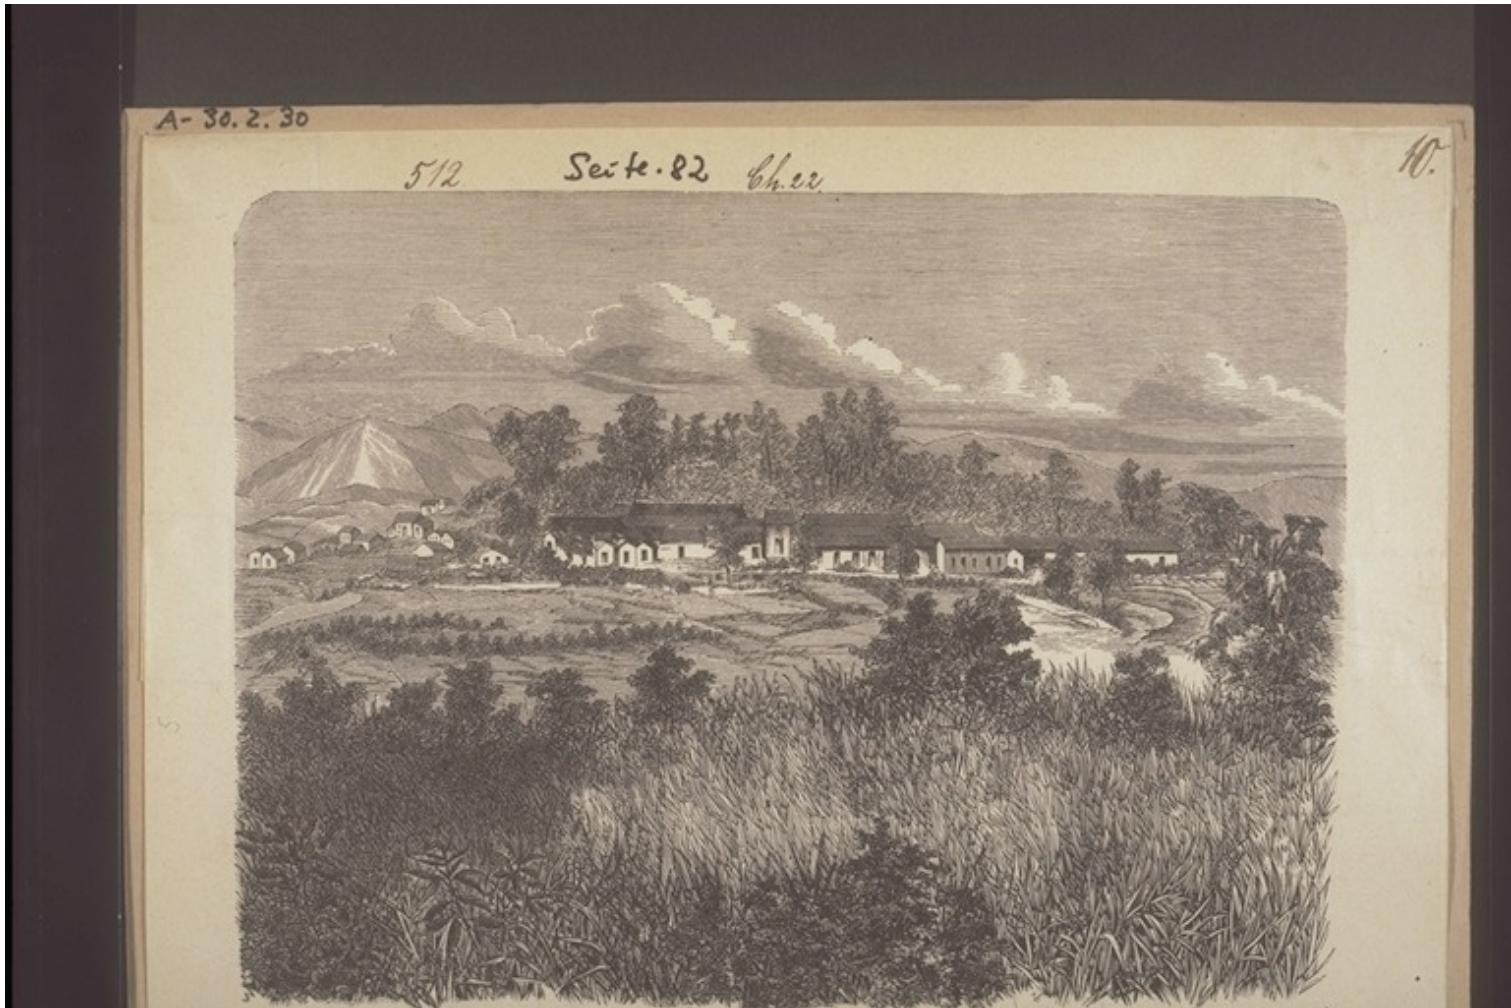

# Basel Mission Archives

"Aussenstation Linn tong tsai. "

**Title:** "Aussenstation Linn tong tsai. "

**Alternate title:** The outstation Linn tong tsai.

**Ref. number:** A-30.02.030

**Date:**

**Subject:** [Geography]: Asia {continent}: China {modern state}: Guangdong {province}: Bao'an {district}: Zhangkengjing {place}  
[Themes]: formal description: landscape  
[Themes]: religion and philosophy (general): Christianity: mission station  
[Archives catalogue]: Images: A: A-30: China. Unterland. Lilong: mission buildings, boys' boarding school, seminary, synod; Tschonhangkang: mission buildings, teachers, outstations Theu-Sim and Linn Tong Tsai, missionaries in Lilong [and] Tschonhandkang, landscapes, buildings.

**Type:** Still Image

**Format:** [Format]: 12.5cm x 17cm