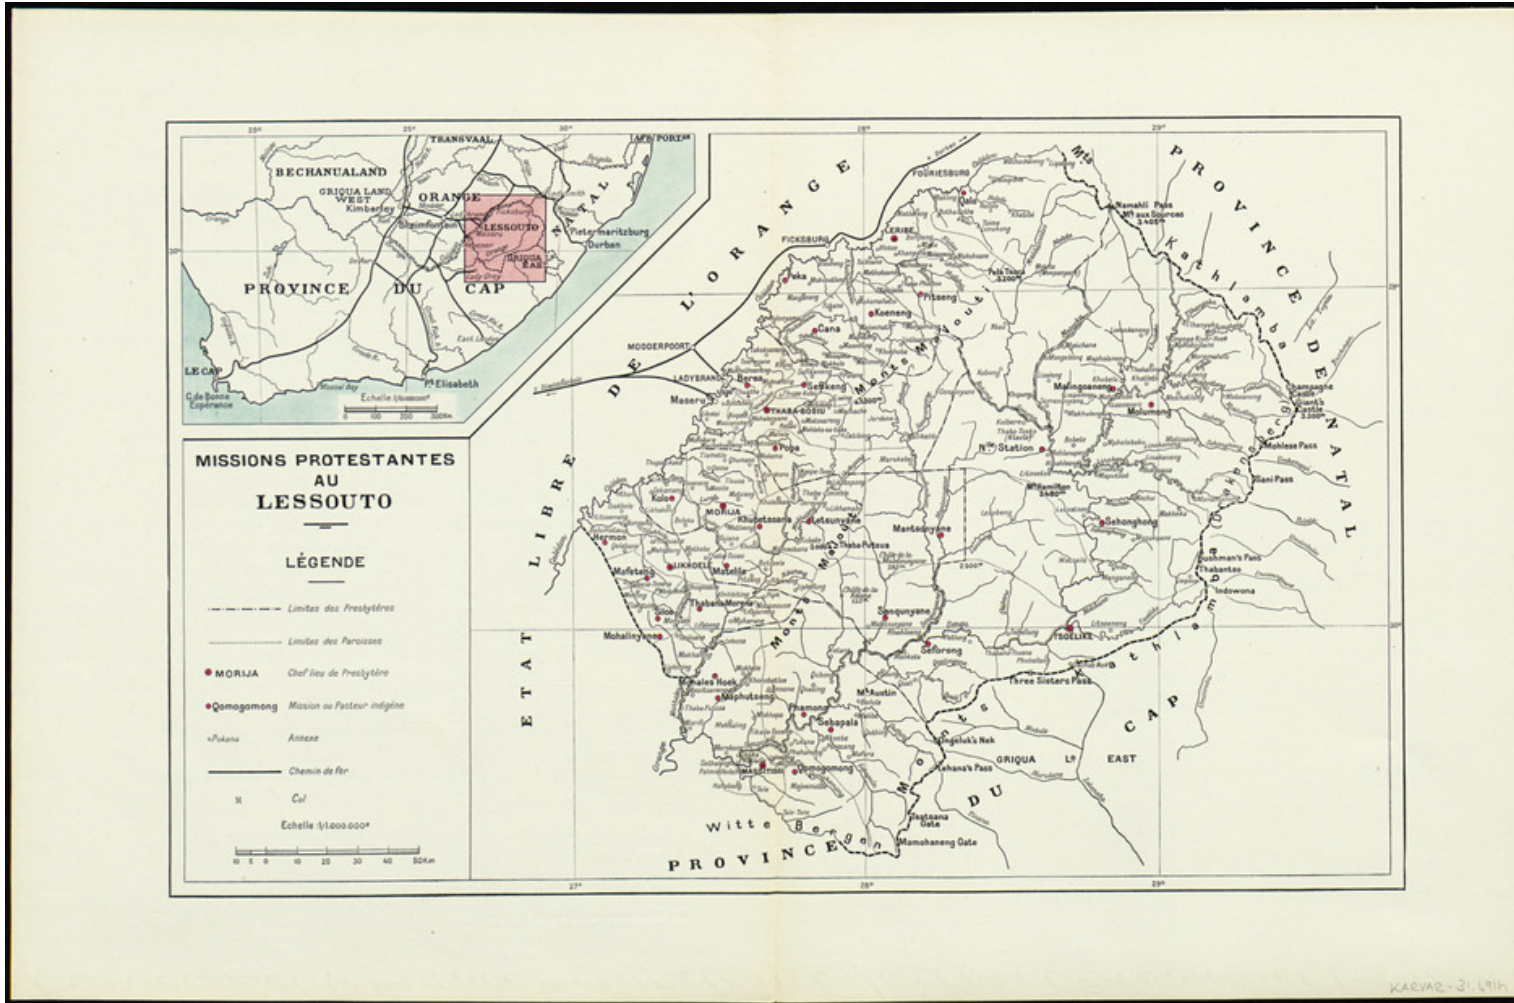

## "Missions Protestantes au Lessouto"

**Title:** "Missions Protestantes au Lessouto"

**Ref. number:** KARVAR-31.491h

**Date:** Proper date: [ohne Angabe], 1931

**Subject:** [Geography]: Africa {continent}  
[Geography]: Lesotho  
[Archives catalogue]: Maps and plans: KARVAR - Various maps: KARVAR-31

**Type:** Map

**Format:** [Format]: 32cm x 50cm  
[Condition]: /  
[Material]: Papier  
[Scale unit]: Kilometer

**Ordering:** Please contact us by email [info@bmarchives.org](mailto:info@bmarchives.org)