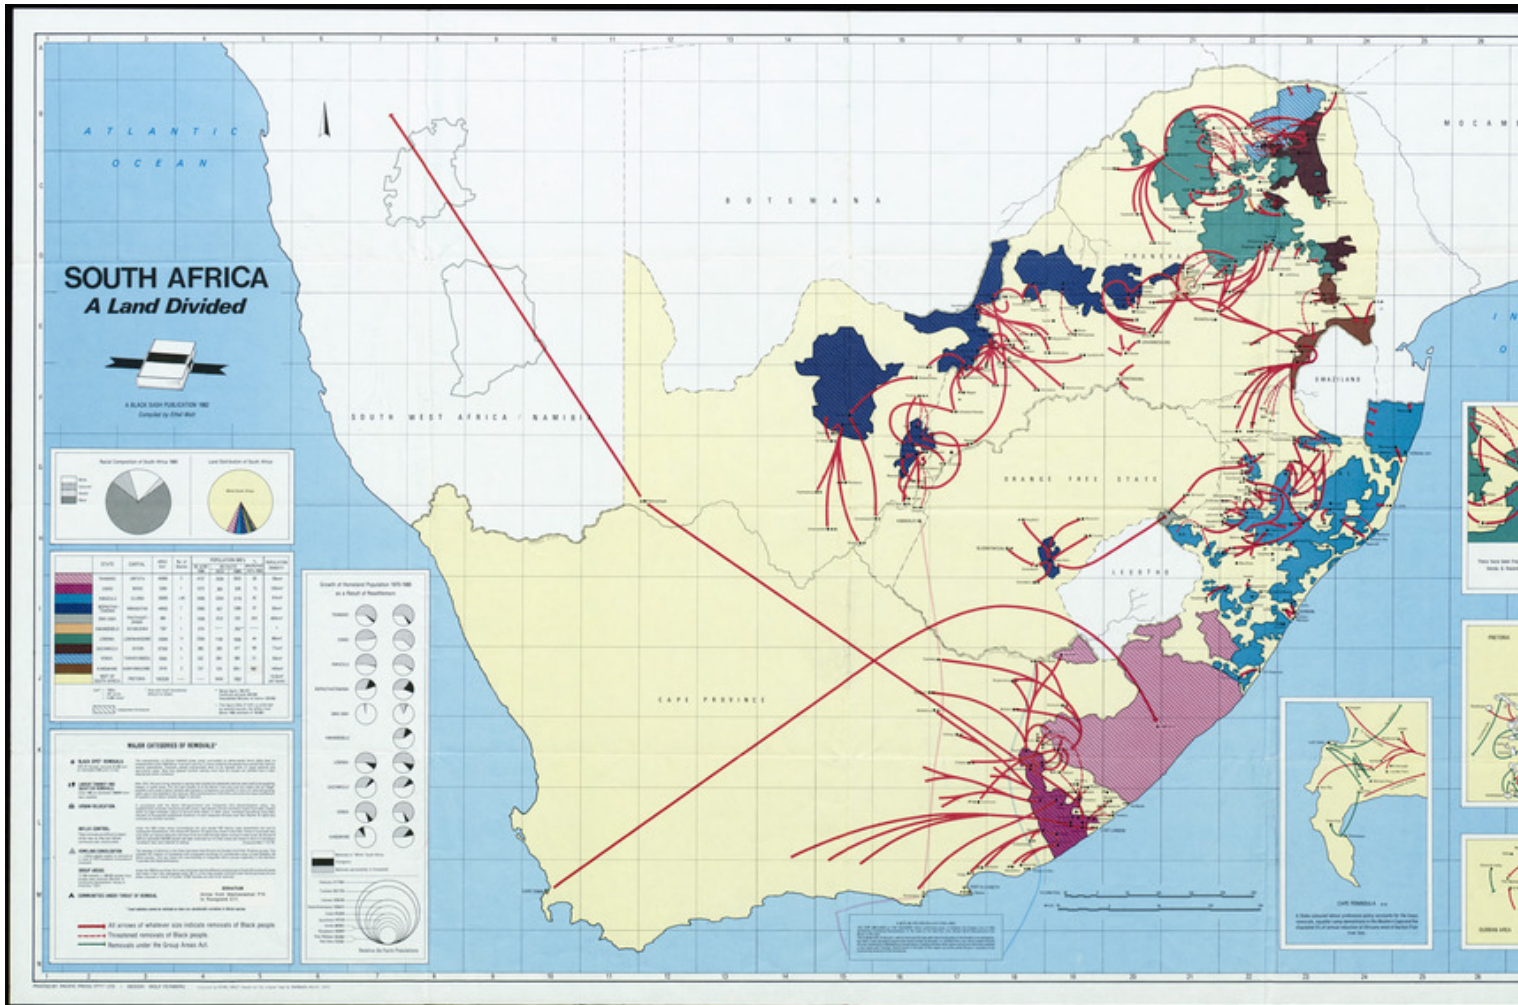

Basel Mission Archives

"South Africa . A Land Divided"

Title: "South Africa . A Land Divided"

Ref. number: KARVAR-31.488

Date: Proper date: [ohne Angabe], 1982

Subject: [Geography]: Africa {continent}
[Geography]: South Africa
[Archives catalogue]: Maps and plans: KARVAR - Various maps: KARVAR-31

Type: Map

Format: [Format]: 65cm x 109cm
[Condition]: /
[Material]: Papier
[Scale unit]: Kilometer
[Scale unit]: Miles

Basel Mission Archives

- Ordering:** Please contact us by email info@bmarchives.org
- Contact details:** Basel Mission Archives/ mission 21, Missionstrasse 21, 4003 Basel, tel. (+41 61 260 2232), fax: (+41 61 260 2268), info@bmarchives.org
- Rights:** All the images (photographic and non- photographic) made available in this collection are the property of the Basel Mission / mission 21. The Basel Mission claims copyright on the images in their possession and requires those - both individuals and organisations - publishing any of the images, to pay a users fee.