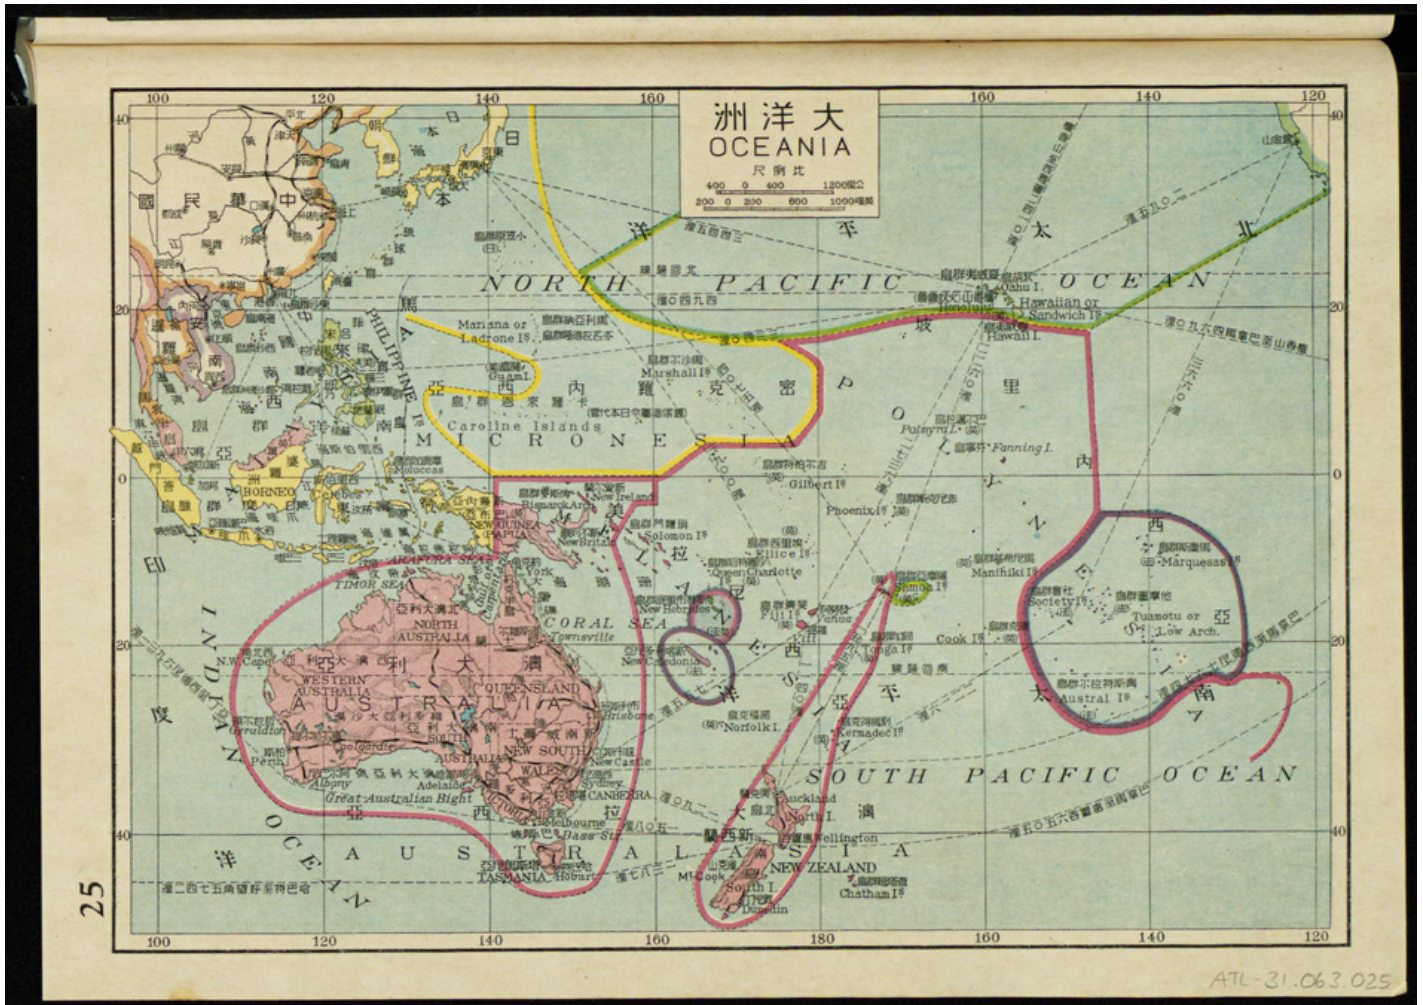

# Basel Mission Archives

"Oceania"

**Title:** "Oceania"

**Ref. number:** ATL-31.063.025

**Date:** Proper date: [ohne Angabe]

**Subject:** [Geography]: World  
[Geography]: Ozeanien  
[Archives catalogue]: Maps and plans: ATL - Atlas collection: ATL-31:  
ATL-31.063

**Type:** Map

**Format:** [Format]: 18cm x 26cm  
[Condition]: /  
[Material]: Papier  
[Scale unit]: ohne Angabe