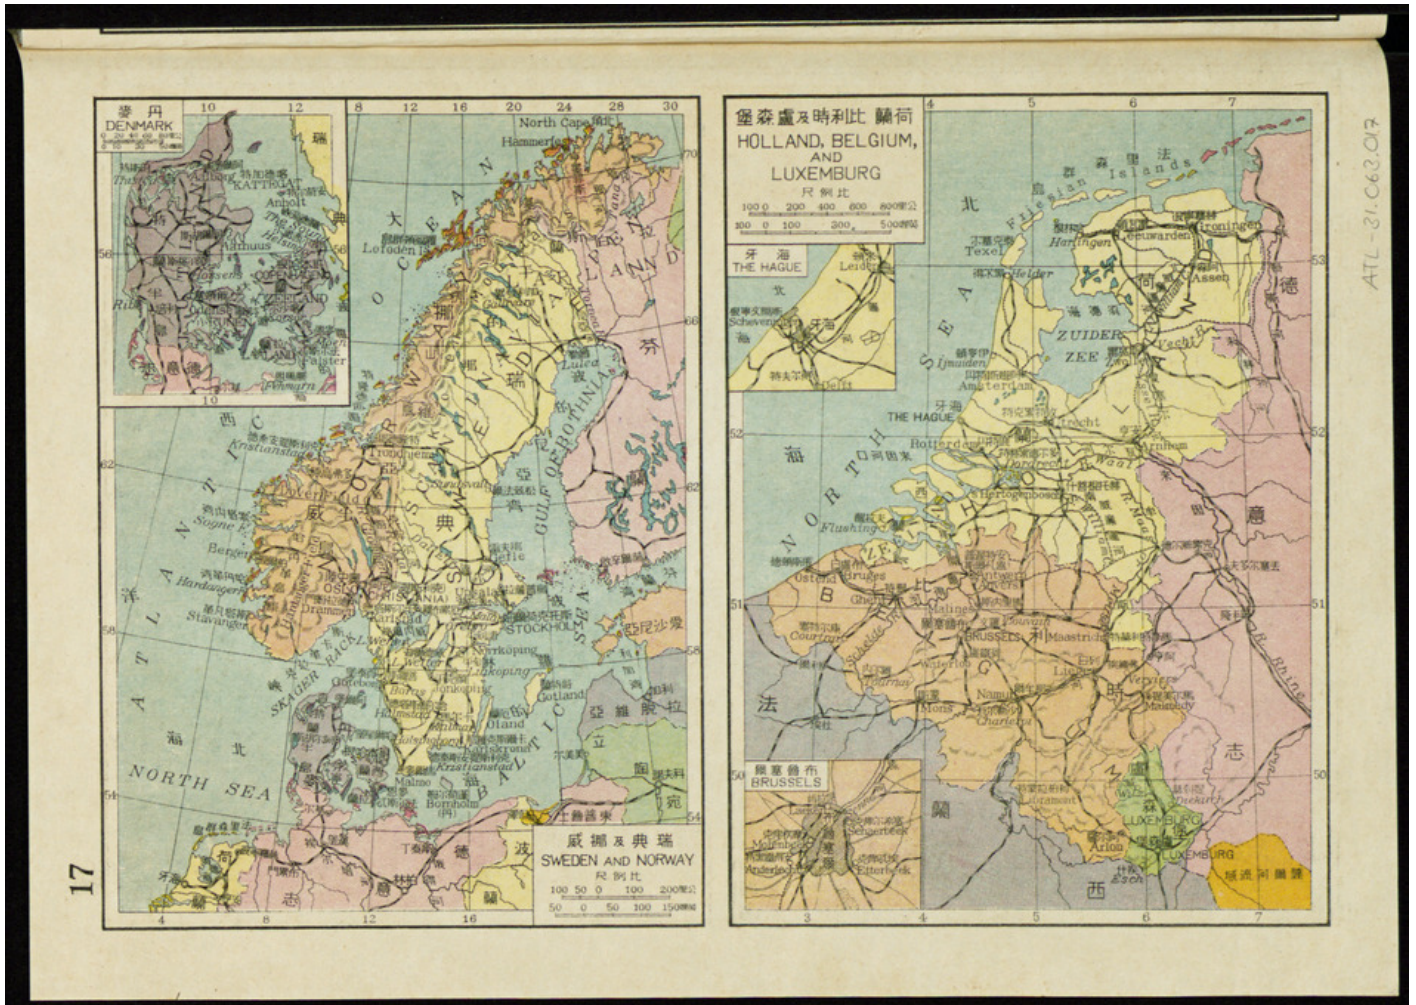

Basel Mission Archives

"Sweden and Norway Holland, Belgium and Luxemburg"

- Title:** "Sweden and Norway Holland, Belgium and Luxemburg"
- Ref. number:** ATL-31.063.017
- Date:** Proper date: [ohne Angabe]
- Subject:** [Geography]: Europe
[Archives catalogue]: Maps and plans: ATL - Atlas collection: ATL-31:
ATL-31.063
- Type:** Map
- Format:** [Format]: 18cm x 26cm
[Condition]: /
[Material]: Papier
[Scale unit]: ohne Angabe
- Ordering:** Please contact us by email info@bmarchives.org