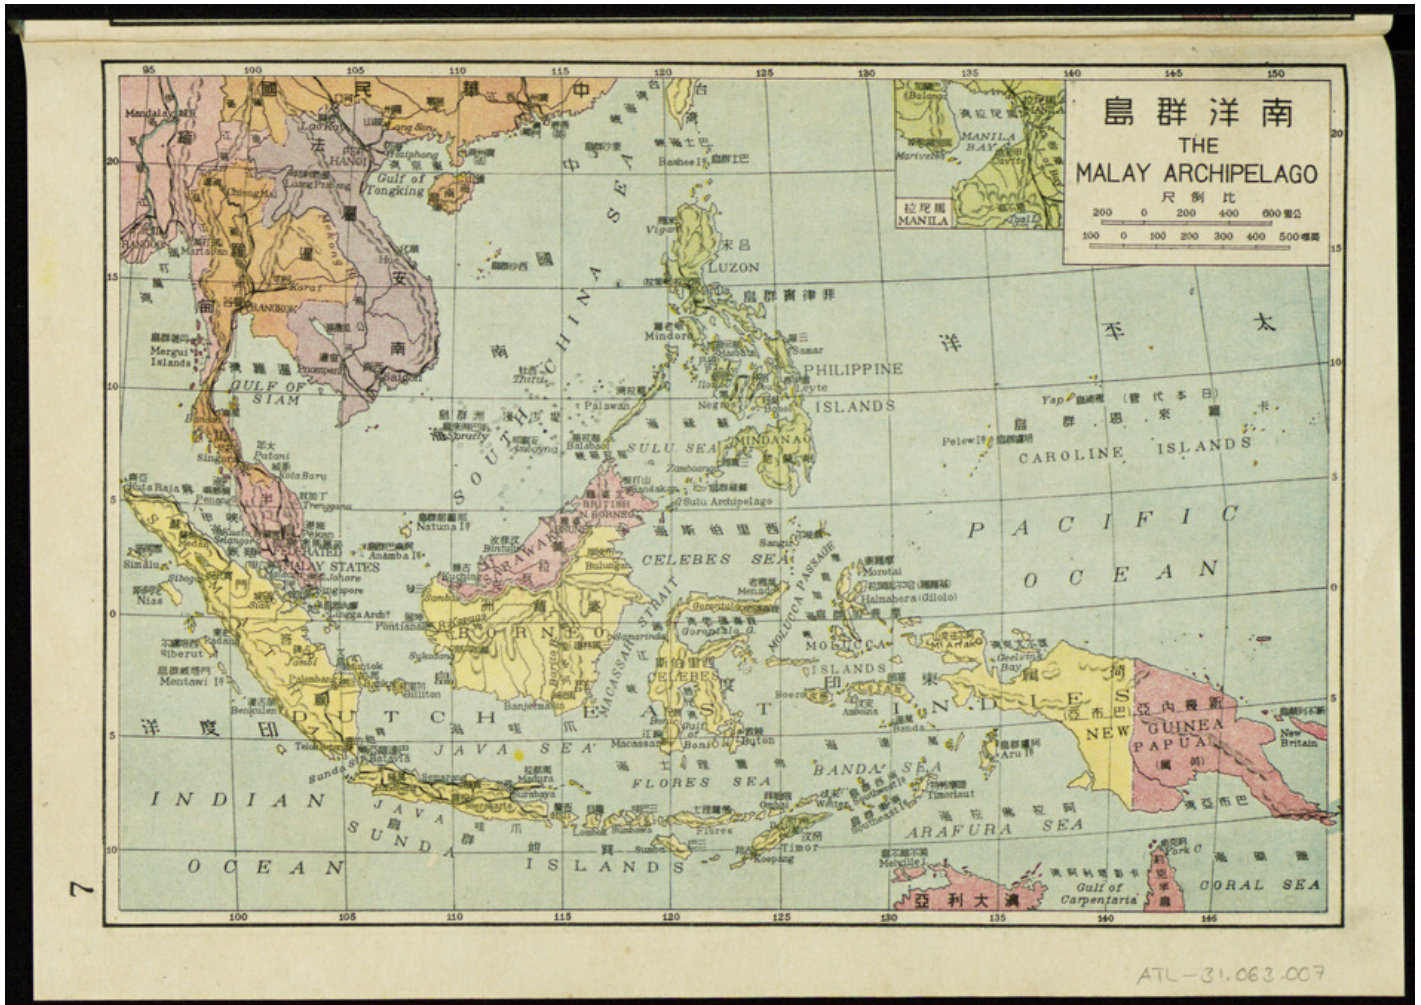

Basel Mission Archives

"The Malay Archipelago"

Title: "The Malay Archipelago"

Ref. number: ATL-31.063.007

Date: Proper date: [ohne Angabe]

Subject: [Geography]: Asia {continent}
[Geography]: Malaysia
[Archives catalogue]: Maps and plans: ATL - Atlas collection: ATL-31:
ATL-31.063

Type: Map

Format: [Format]: 18cm x 26cm
[Condition]: /
[Material]: Papier
[Scale unit]: ohne Angabe

Basel Mission Archives

- Ordering:** Please contact us by email info@bmarchives.org
- Contact details:** Basel Mission Archives/ mission 21, Missionstrasse 21, 4003 Basel, tel. (+41 61 260 2232), fax: (+41 61 260 2268), info@bmarchives.org
- Rights:** All the images (photographic and non- photographic) made available in this collection are the property of the Basel Mission / mission 21. The Basel Mission claims copyright on the images in their possession and requires those - both individuals and organisations - publishing any of the images, to pay a users fee.