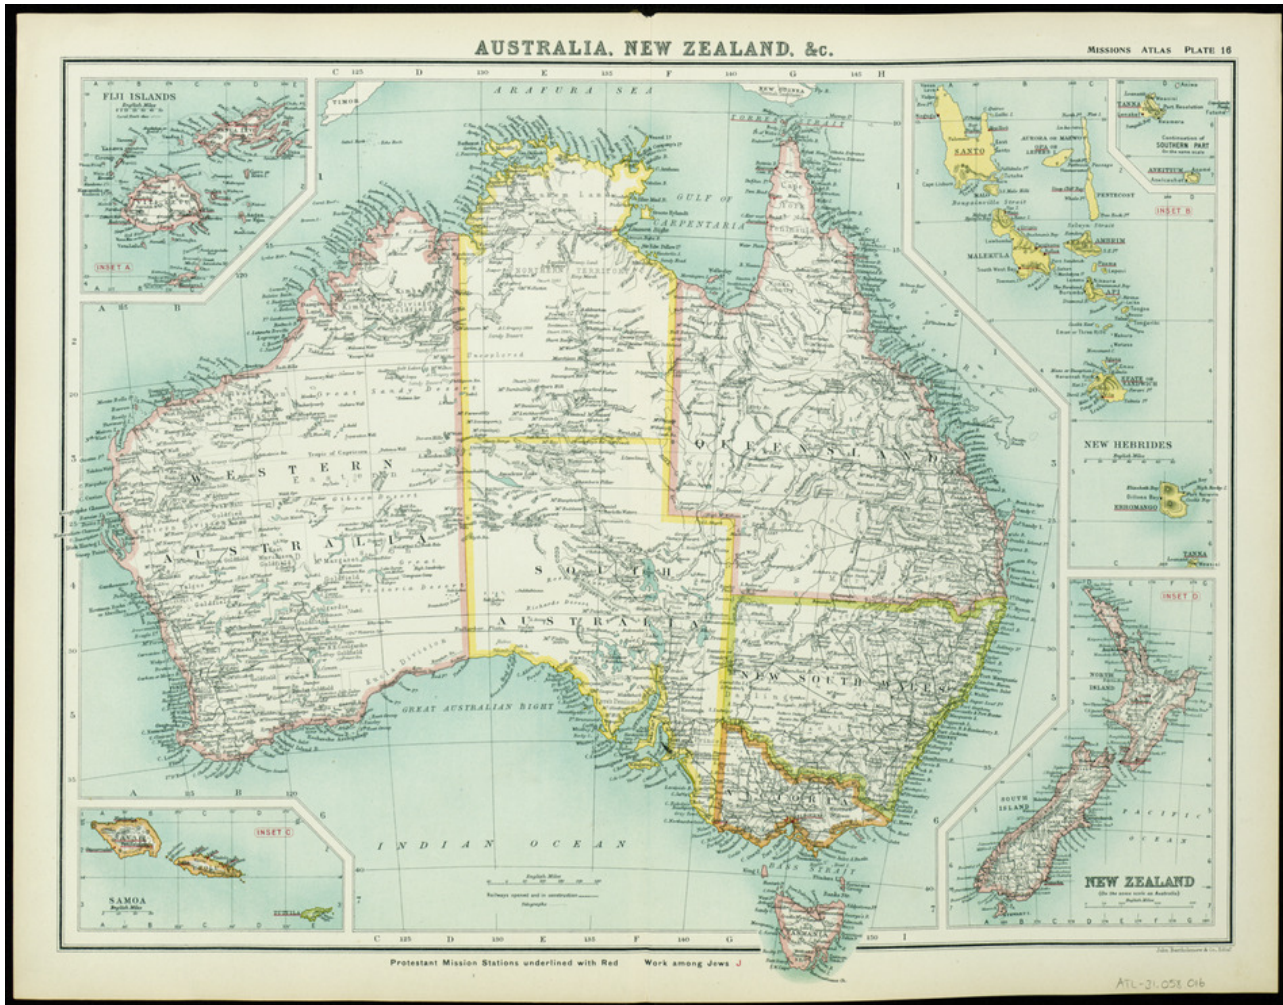

Basel Mission Archives

"Australia & New Zealand"

Title: "Australia & New Zealand"

Ref. number: ATL-31.058.016

Date: Proper date: [ohne Angabe], 1910

Subject: [Geography]: Oceania {continent}: Australia {modern state}
[Geography]: Neuseeland
[Archives catalogue]: Maps and plans: ATL - Atlas collection: ATL-31:
ATL-31.058

Type: Map

Format: [Format]: 36cm x 66cm
[Condition]: /
[Material]: Papier
[Scale unit]: Meilen englisch

Basel Mission Archives

- Ordering:** Please contact us by email info@bmarchives.org
- Contact details:** Basel Mission Archives/ mission 21, Missionstrasse 21, 4003 Basel, tel. (+41 61 260 2232), fax: (+41 61 260 2268), info@bmarchives.org
- Rights:** All the images (photographic and non- photographic) made available in this collection are the property of the Basel Mission / mission 21. The Basel Mission claims copyright on the images in their possession and requires those - both individuals and organisations - publishing any of the images, to pay a users fee.