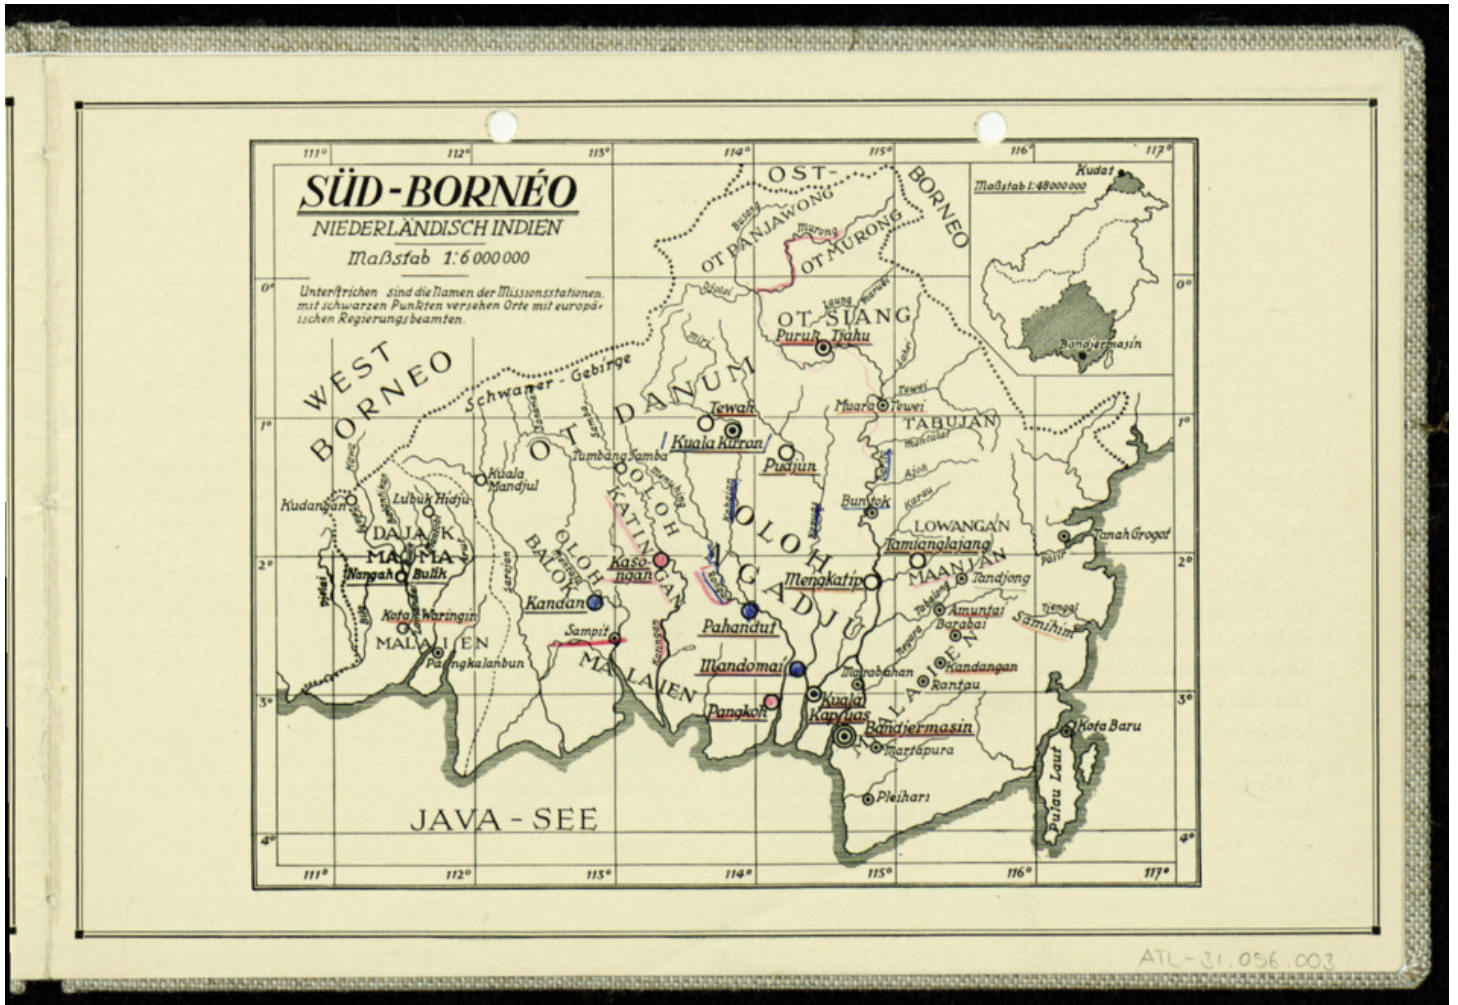

Basel Mission Archives

"Süd-Borneo"

Title: "Süd-Borneo"

Ref. number: ATL-31.056.003

Date: Proper date: [ohne Angabe], 1931

Subject: [Geography]: Asia {continent}
[Geography]: Süd-Borneo
[Archives catalogue]: Maps and plans: ATL - Atlas collection: ATL-31:
ATL-31.056

Type: Map

Format: [Format]: 15cm x 22cm
[Condition]: /
[Material]: Papier
[Scale unit]: ohne Angabe

Basel Mission Archives

- Ordering:** Please contact us by email info@bmarchives.org
- Contact details:** Basel Mission Archives/ mission 21, Missionstrasse 21, 4003 Basel, tel. (+41 61 260 2232), fax: (+41 61 260 2268), info@bmarchives.org
- Rights:** All the images (photographic and non- photographic) made available in this collection are the property of the Basel Mission / mission 21. The Basel Mission claims copyright on the images in their possession and requires those - both individuals and organisations - publishing any of the images, to pay a users fee.