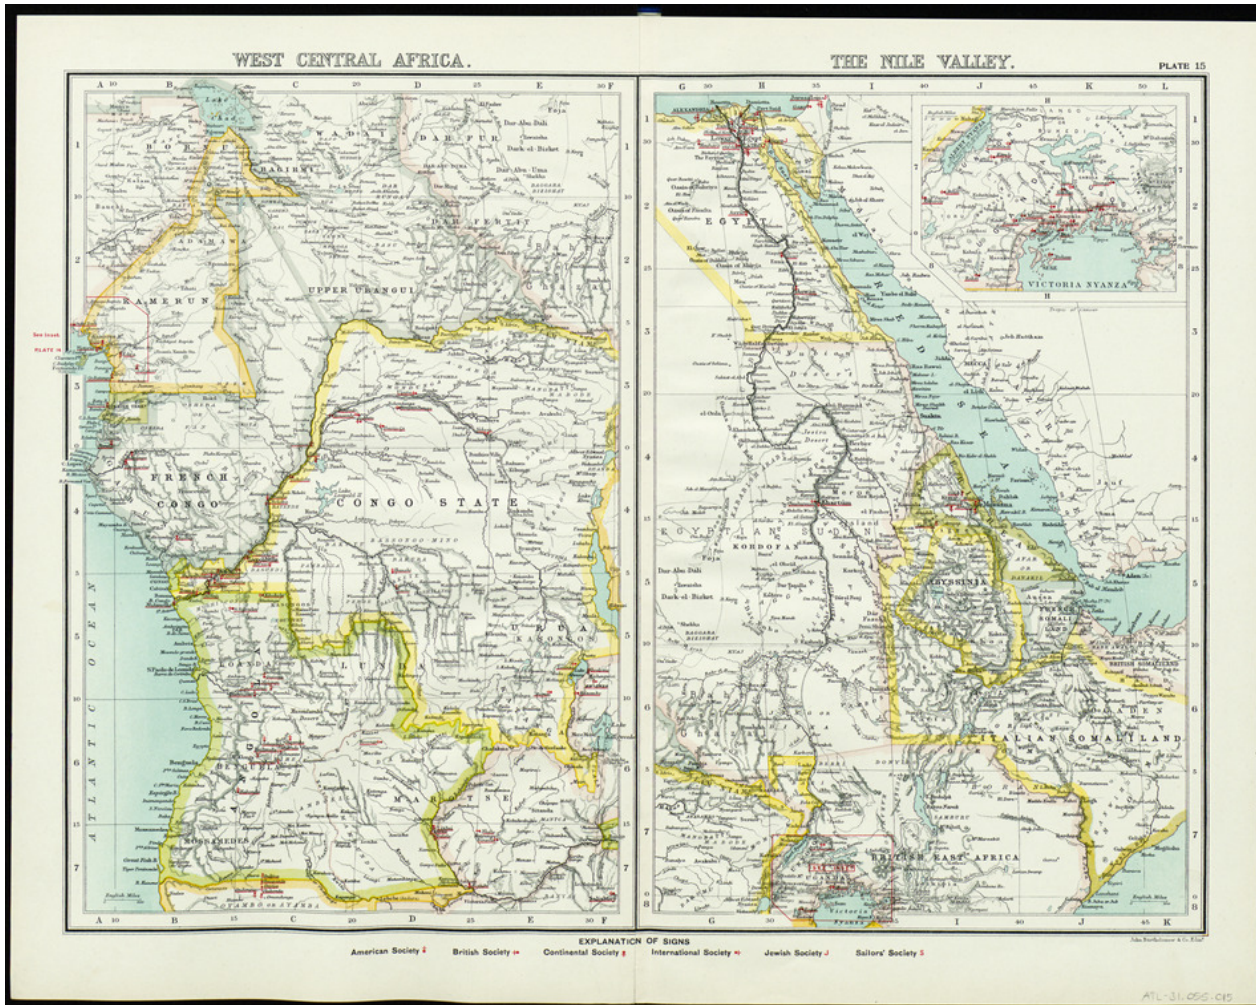

Basel Mission Archives

"West Central Africa. The Nile Valley."

Title: "West Central Africa. The Nile Valley."

Ref. number: ATL-31.055.015

Date: Proper date: [ohne Angabe], 1903

Subject: [Geography]: Africa {continent}
[Geography]: Nordafrika
[Archives catalogue]: Maps and plans: ATL - Atlas collection: ATL-31:
ATL-31.055 - A geography and atlas of Protestant Missions : volume II
statistics and atlas

Type: Map

Format: [Format]: 36cm x 48cm
[Condition]: /
[Material]: Papier
[Scale unit]: ohne Angabe

Basel Mission Archives

- Ordering:** Please contact us by email info@bmarchives.org
- Contact details:** Basel Mission Archives/ mission 21, Missionstrasse 21, 4003 Basel, tel. (+41 61 260 2232), fax: (+41 61 260 2268), info@bmarchives.org
- Rights:** All the images (photographic and non- photographic) made available in this collection are the property of the Basel Mission / mission 21. The Basel Mission claims copyright on the images in their possession and requires those - both individuals and organisations - publishing any of the images, to pay a users fee.