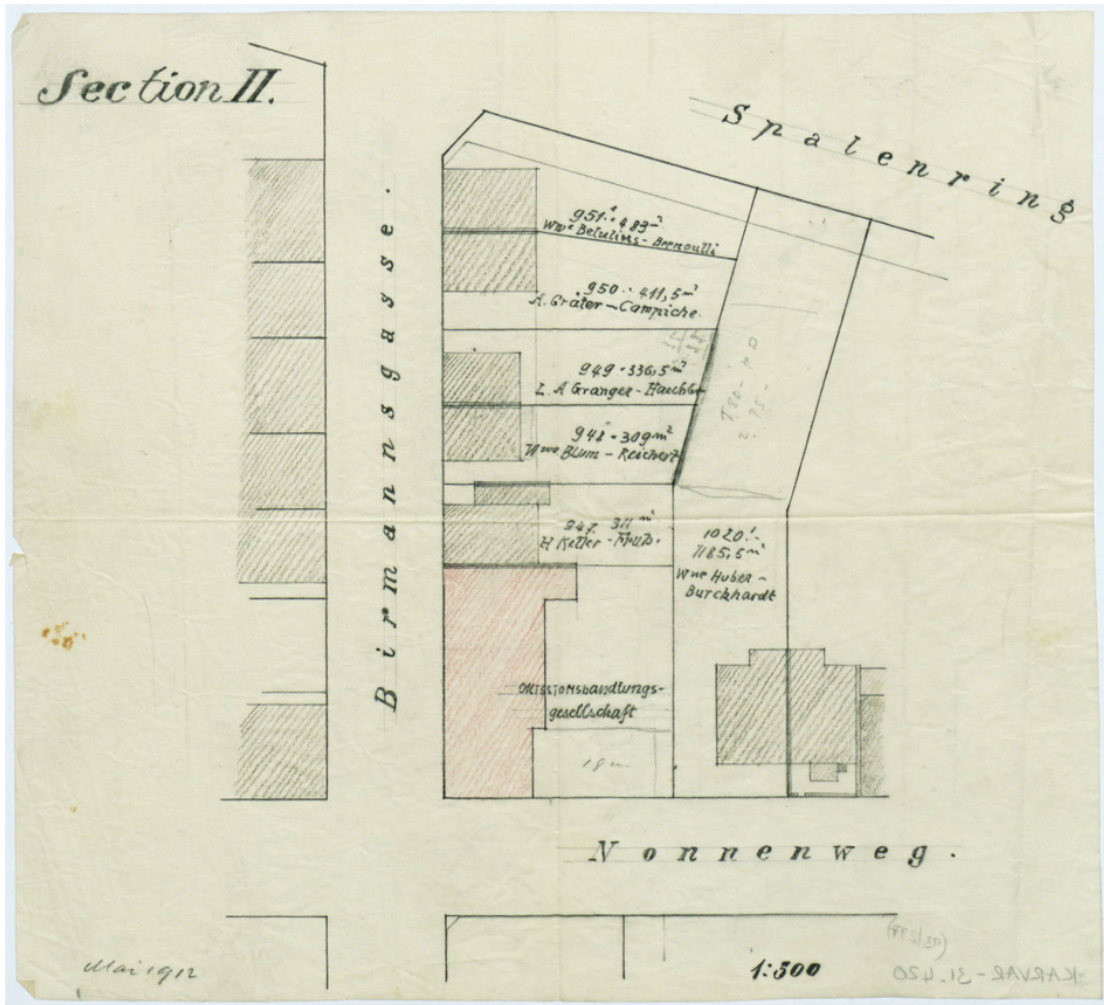

# Basel Mission Archives

"[ohne Angabe]"

- Title:** "[ohne Angabe]"
- Ref. number:** KARVAR-31.420
- Date:** Proper date: Mai 1912
- Subject:** [Geography]: Europe  
[Geography]: Basel  
[Archives catalogue]: Maps and plans: KARVAR - Various maps: KARVAR-31
- Type:** Map
- Format:** [Format]: 25cm x 27cm  
[Condition]: /  
[Material]: Pergamentpapier (gelbliches dünnes)  
[Scale unit]: ohne Angabe
- Ordering:** Please contact us by email [info@bmarchives.org](mailto:info@bmarchives.org)