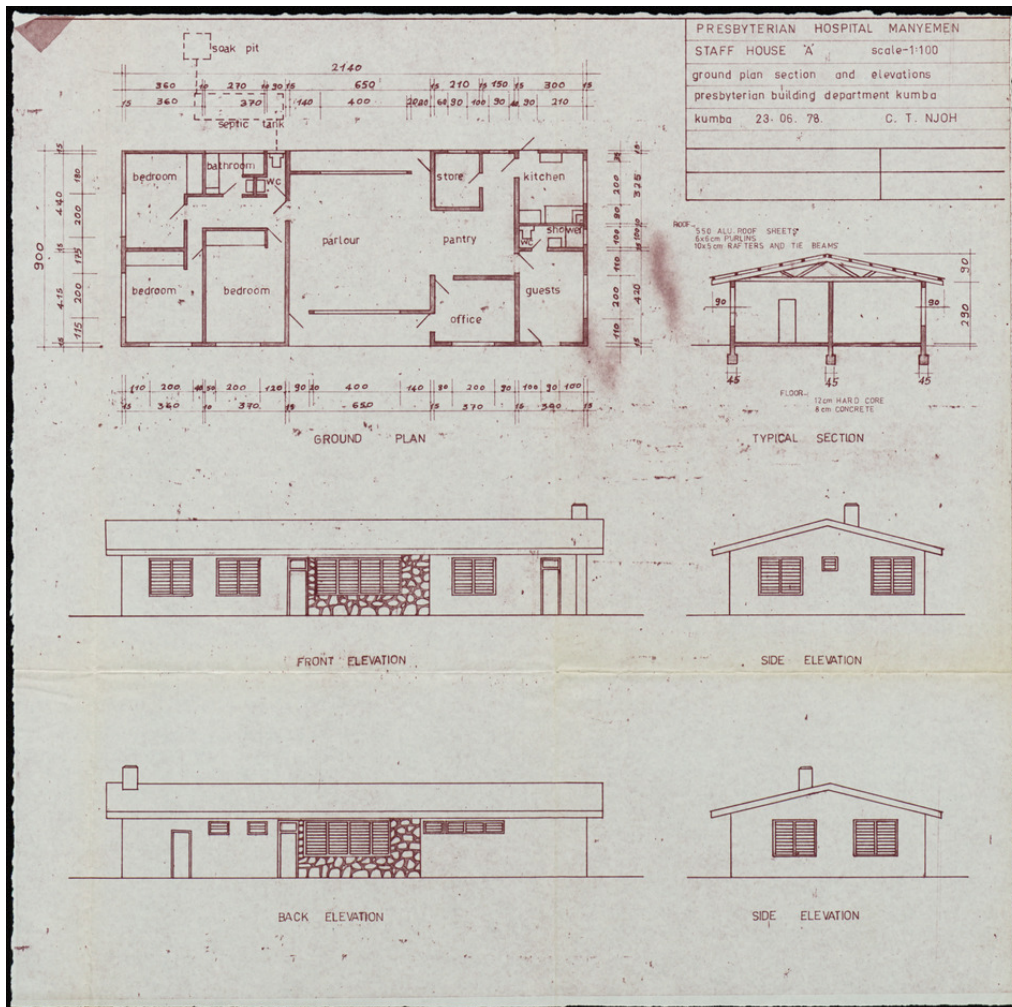

Basel Mission Archives

"Presbyterian Hospital Manyemen Staff House A Ground plan section and elevations"

- Title:** "Presbyterian Hospital Manyemen Staff House A Ground plan section and elevations"
- Ref. number:** WZUM-31.521
- Date:** Proper date: 23.06.1978
- Subject:** [Geography]: Africa {continent}: West Africa: Cameroon
[Geography]: Manyemen
[Archives catalogue]: Maps and plans: WZUM: WZUM-31
- Type:** Map
- Format:** [Format]: 46cm x 43cm
[Condition]: /
[Material]: Papier
[Scale unit]: ohne Angabe