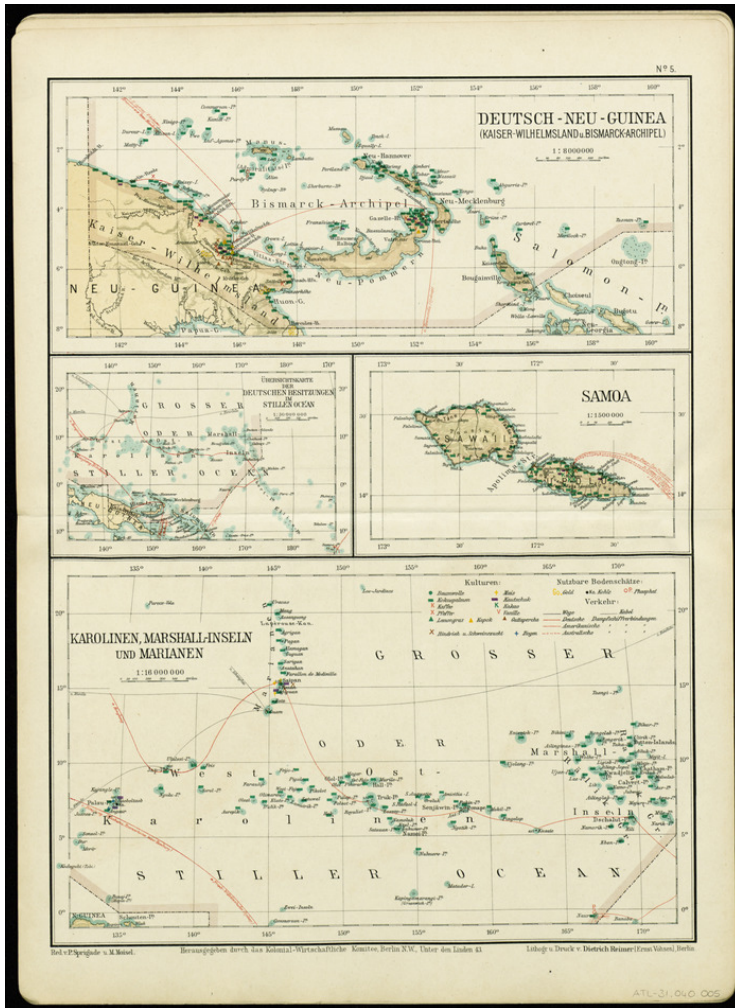

# Basel Mission Archives

"Deutsch-Neuguinea Samoa Karolinen, Marshall-Inseln und Marianen"

**Title:** "Deutsch-Neuguinea Samoa Karolinen, Marshall-Inseln und Marianen"

**Ref. number:** ATL-31.040.005

**Date:** Proper date: [ohne Angabe]

**Subject:** [Geography]: Asia {continent}  
[Geography]: Indonesia  
[Archives catalogue]: Maps and plans: ATL - Atlas collection: ATL-31:  
Economic Atlas of our colonies by Grotewold, our colonial system and its  
economic importance.

**Type:** Map

**Format:** [Format]: 46cm x 34cm  
[Condition]: /  
[Material]: Papier  
[Scale unit]: Kilometer