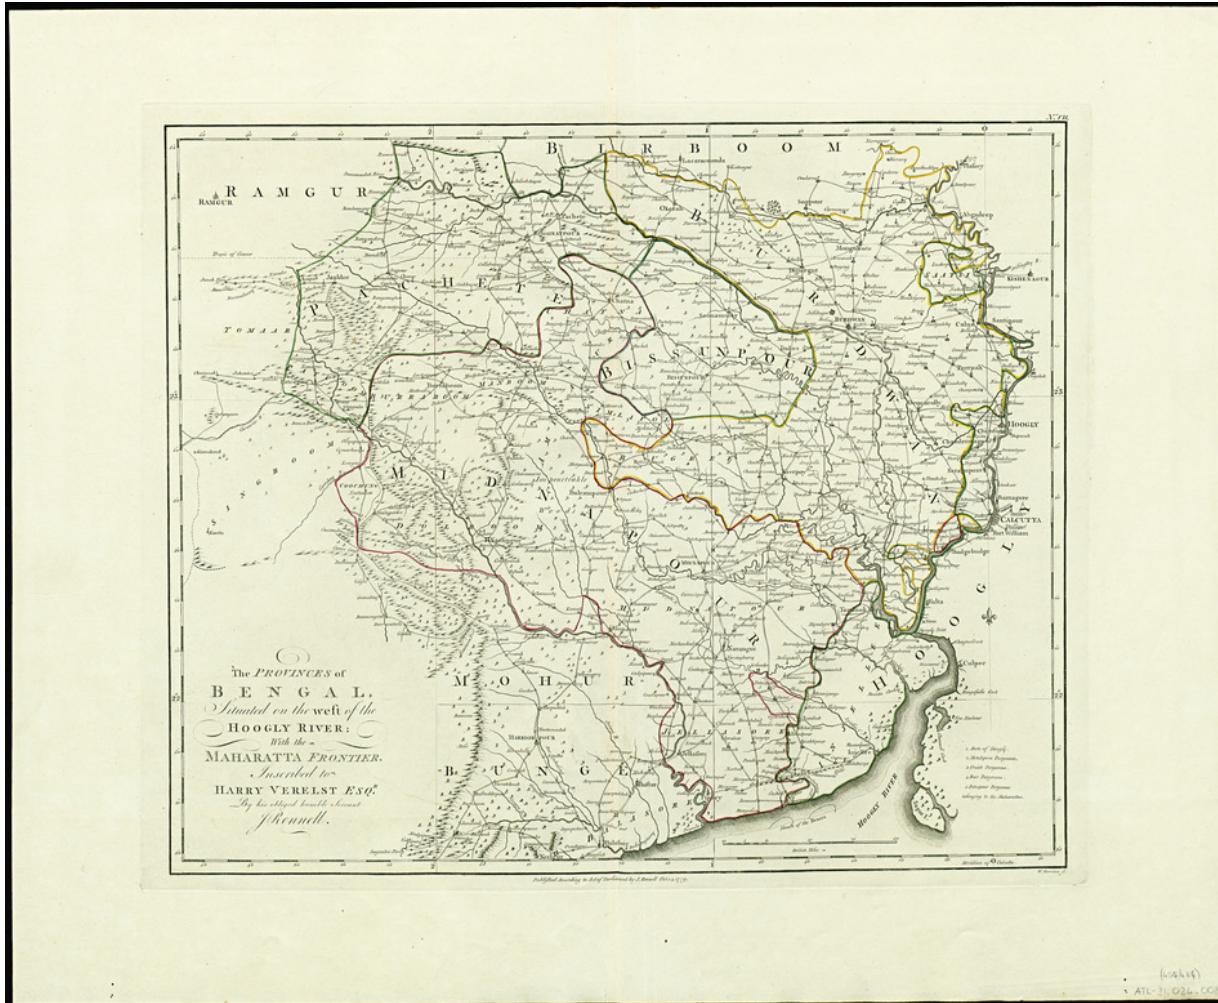

Basel Mission Archives

"The Provinces of Bengal, situated on the west of the Hoogly River: With the Maharatta Frontier."

Title: "The Provinces of Bengal, situated on the west of the Hoogly River: With the Maharatta Frontier."

Ref. number: ATL-31.024.008

Date: Proper date: [ohne Angabe], 1781

Subject: [Geography]: Asia {continent}
[Geography]: Bengal
[Archives catalogue]: Maps and plans: ATL - Atlas collection: ATL-31:
ATL-31.024 - A Bengal Atlas: containing maps of the theatre of war and
commerce on that side of Hindoostan.

Type: Map

Format: [Format]: 50cm x 60cm
[Condition]: -
[Material]: Papier
[Scale unit]: British Miles

Basel Mission Archives

Relation: 100206081

Ordering: Please contact us by email info@bmarchives.org

Contact details: Basel Mission Archives/ mission 21, Missionstrasse 21, 4003 Basel, tel. (+41 61 260 2232), fax: (+41 61 260 2268), info@bmarchives.org