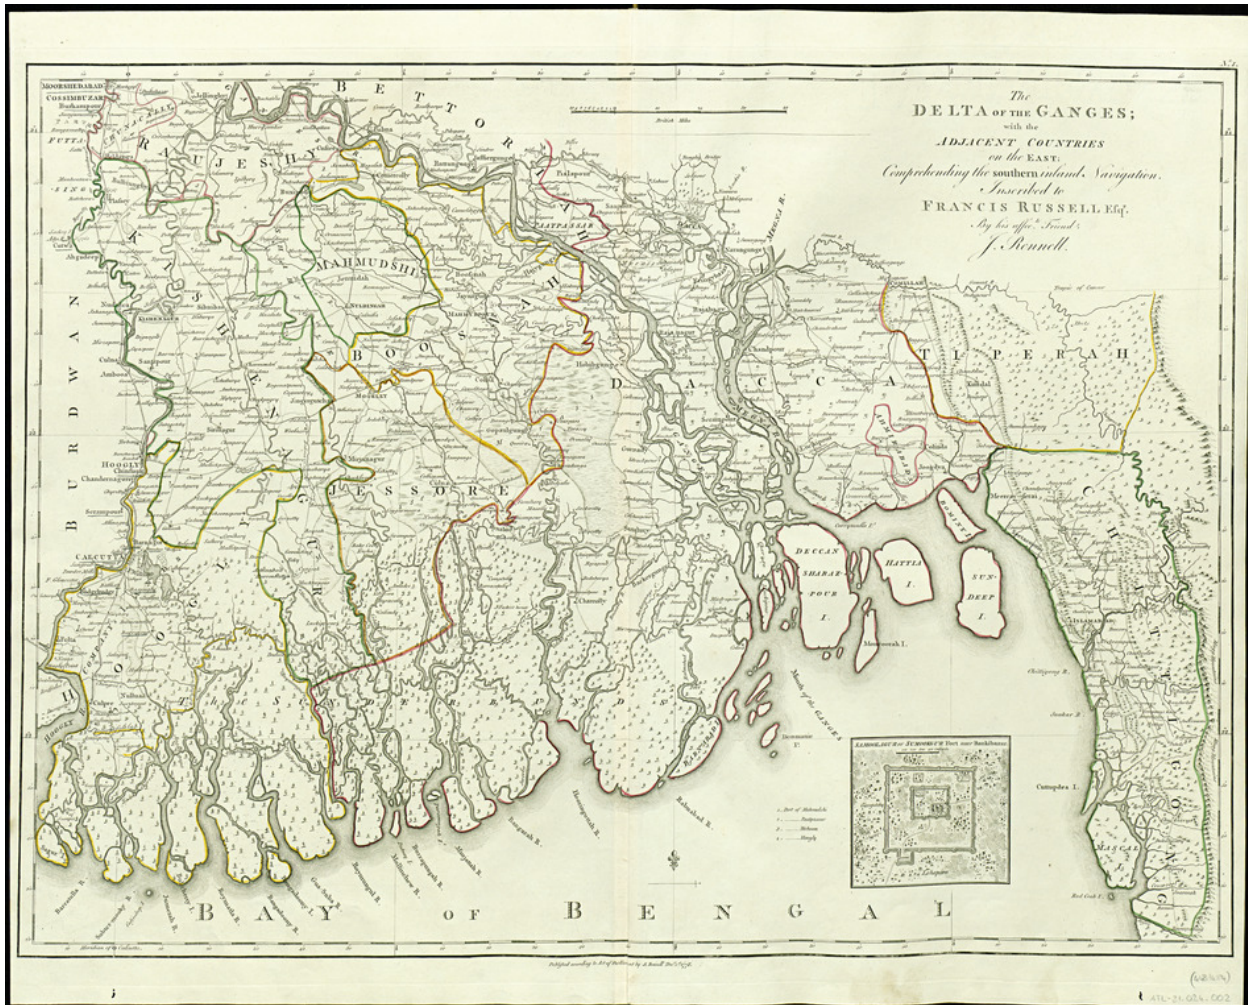

Basel Mission Archives

"The Delta of the Ganges; with the adjacent countries on the east; Comprehending the southern inland Navigation."

Title: "The Delta of the Ganges; with the adjacent countries on the east; Comprehending the southern inland Navigation."

Ref. number: ATL-31.024.002

Date: Proper date: [ohne Angabe], 1781

Subject: [Geography]: Asia {continent}
[Geography]: Bengal
[Archives catalogue]: Maps and plans: ATL - Atlas collection: ATL-31:
ATL-31.024 - A Bengal Atlas: containing maps of the theatre of war and
commerce on that side of Hindoostan.

Type: Map

Format: [Format]: 50cm x 61cm
[Condition]: -
[Material]: Papier
[Scale unit]: British Miles

Basel Mission Archives

Relation: 100206081

Ordering: Please contact us by email info@bmarchives.org

Contact details: Basel Mission Archives/ mission 21, Missionstrasse 21, 4003 Basel, tel. (+41 61 260 2232), fax: (+41 61 260 2268), info@bmarchives.org