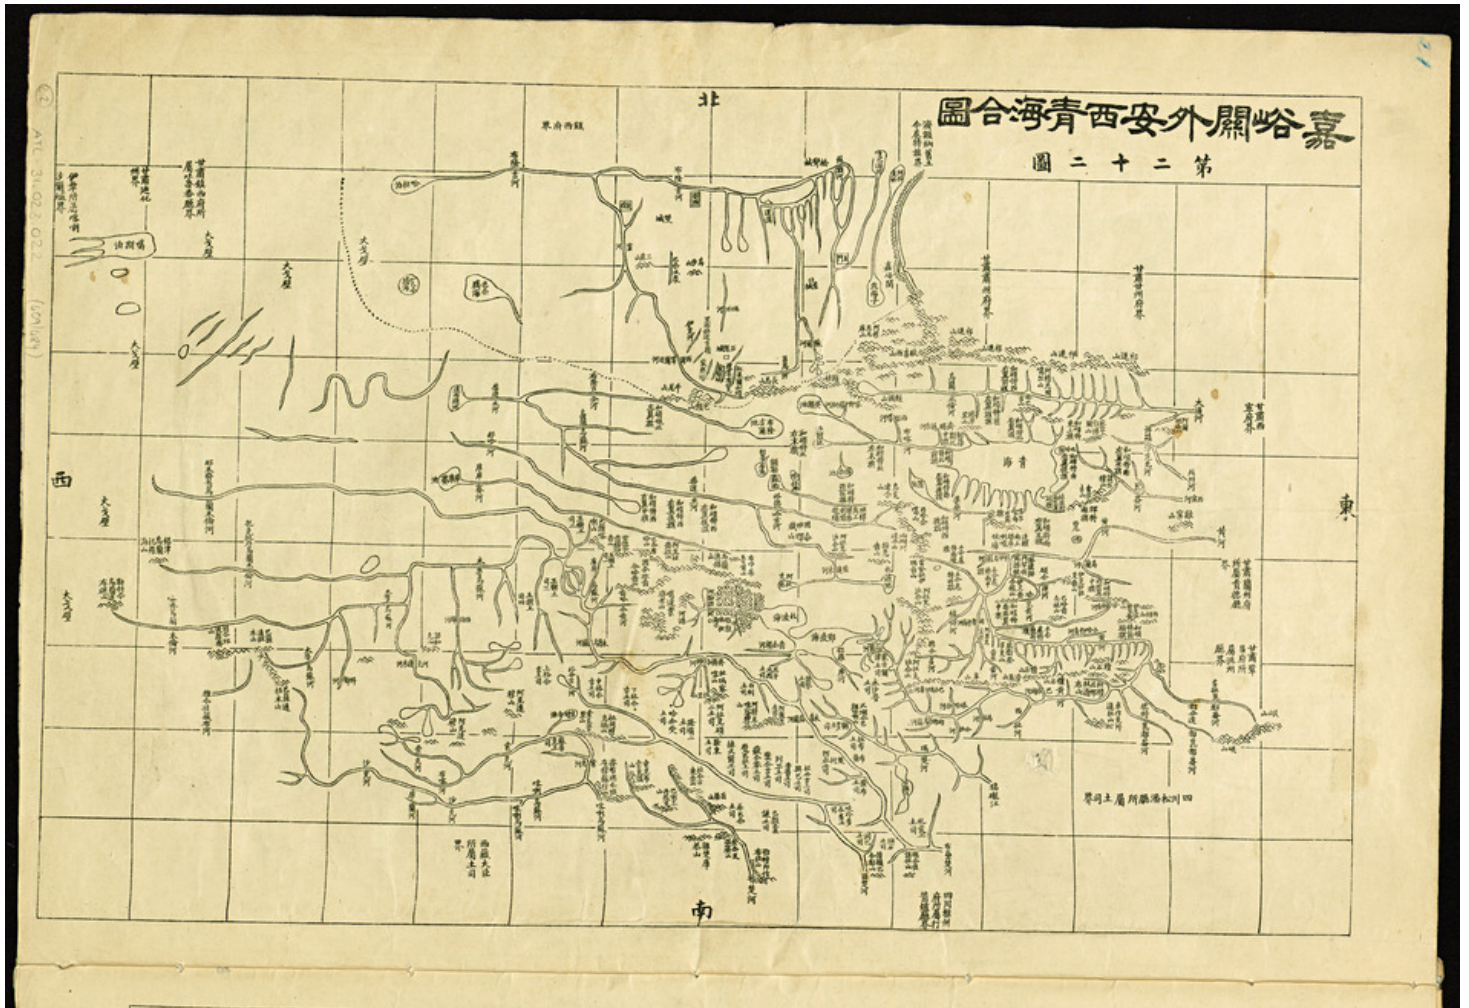

Basel Mission Archives

"Map of th Qinghai territory beyond Jiayuguan (Jiayu Pass)"

Title: "Map of th Qinghai territory beyond Jiayuguan (Jiayu Pass)"

Ref. number: ATL-31.023.022

Date: Proper date: [ohne Angabe], 1895

Subject: [Geography]: China
[Geography]: Africa {continent}: West Africa: Cameroon
[Archives catalogue]: Maps and plans: ATL - Atlas collection: ATL-31:
ATL-31.023 - Gu Wu Mei Qing (author): The whole map of territories of the
provinces under the royal sovereignty (at the time is Qing Dynasty). The
whole map of the provinces in which the capital city locates.

Type: Map

Format: [Format]: 50cm x 34cm
[Condition]: -
[Material]: Papier
[Scale unit]: Nautische Meilen

Basel Mission Archives

Relation: 100206055

Ordering: Please contact us by email info@bmarchives.org