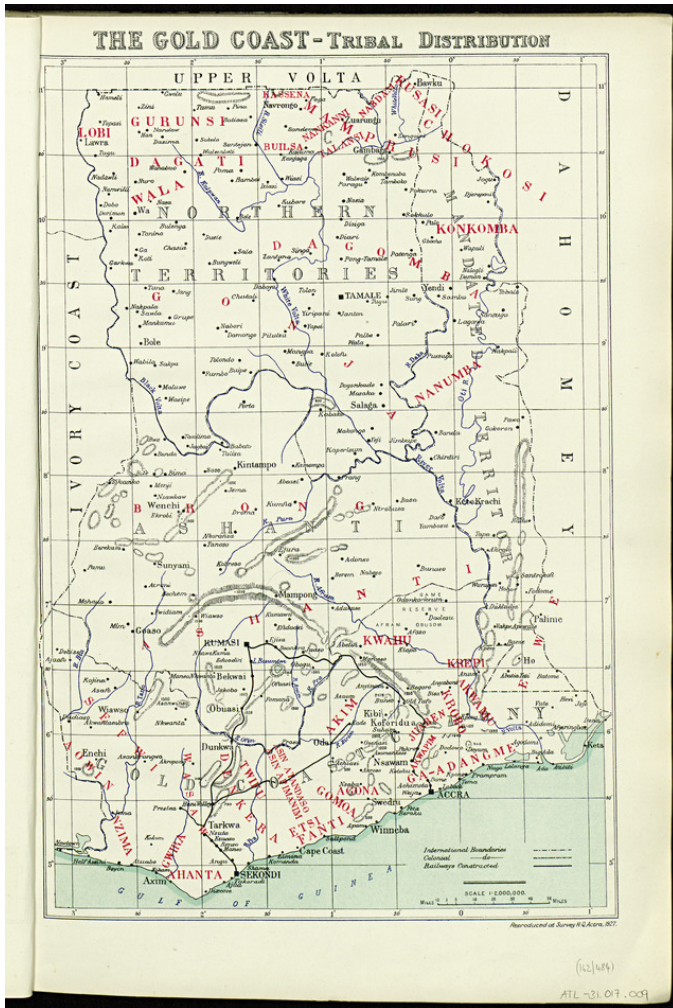

## "The Gold Coast - Tribal Distribution"

**Title:** "The Gold Coast - Tribal Distribution"

**Ref. number:** ATL-31.017.009

**Date:** Proper date: [ohne Angabe], 1927

**Subject:** [Geography]: Africa {continent}  
[Geography]: Goldküste  
[Archives catalogue]: Maps and plans: ATL - Atlas collection: ATL-31:  
ATL-31.017 - Atlas of the Gold Coast. Contains 24 maps and graphs, Gold Coast Survey Department, Accra, 1927.

**Type:** Map

**Format:** [Format]: 42cm x 28cm  
[Condition]: /  
[Material]: Papier  
[Scale unit]: Meilen

**Relation:** 100205884