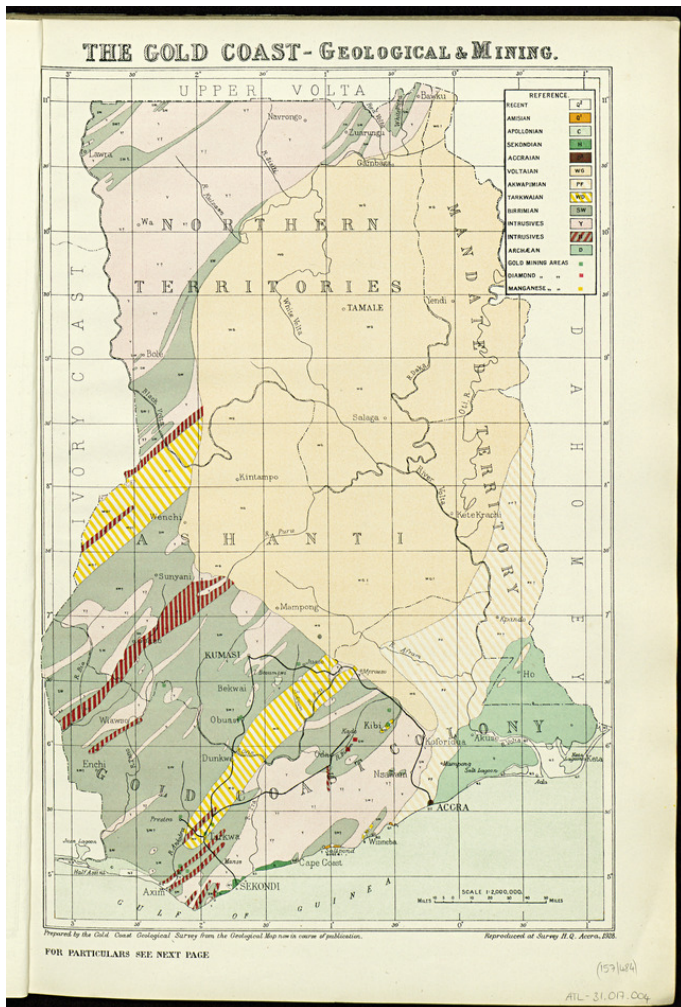

# Basel Mission Archives

"The Gold Coast - geological and mining"

**Title:** "The Gold Coast - geological and mining"

**Ref. number:** ATL-31.017.004

**Date:** Proper date: [ohne Angabe], 1927

**Subject:** [Geography]: Africa {continent}  
[Geography]: Goldküste  
[Archives catalogue]: Maps and plans: ATL - Atlas collection: ATL-31:  
ATL-31.017 - Atlas of the Gold Coast. Contains 24 maps and graphs, Gold Coast Survey Department, Accra, 1927.

**Type:** Map

**Format:** [Format]: 42cm x 28cm  
[Condition]: /  
[Material]: Papier  
[Scale unit]: Meilen

**Relation:** 100205884