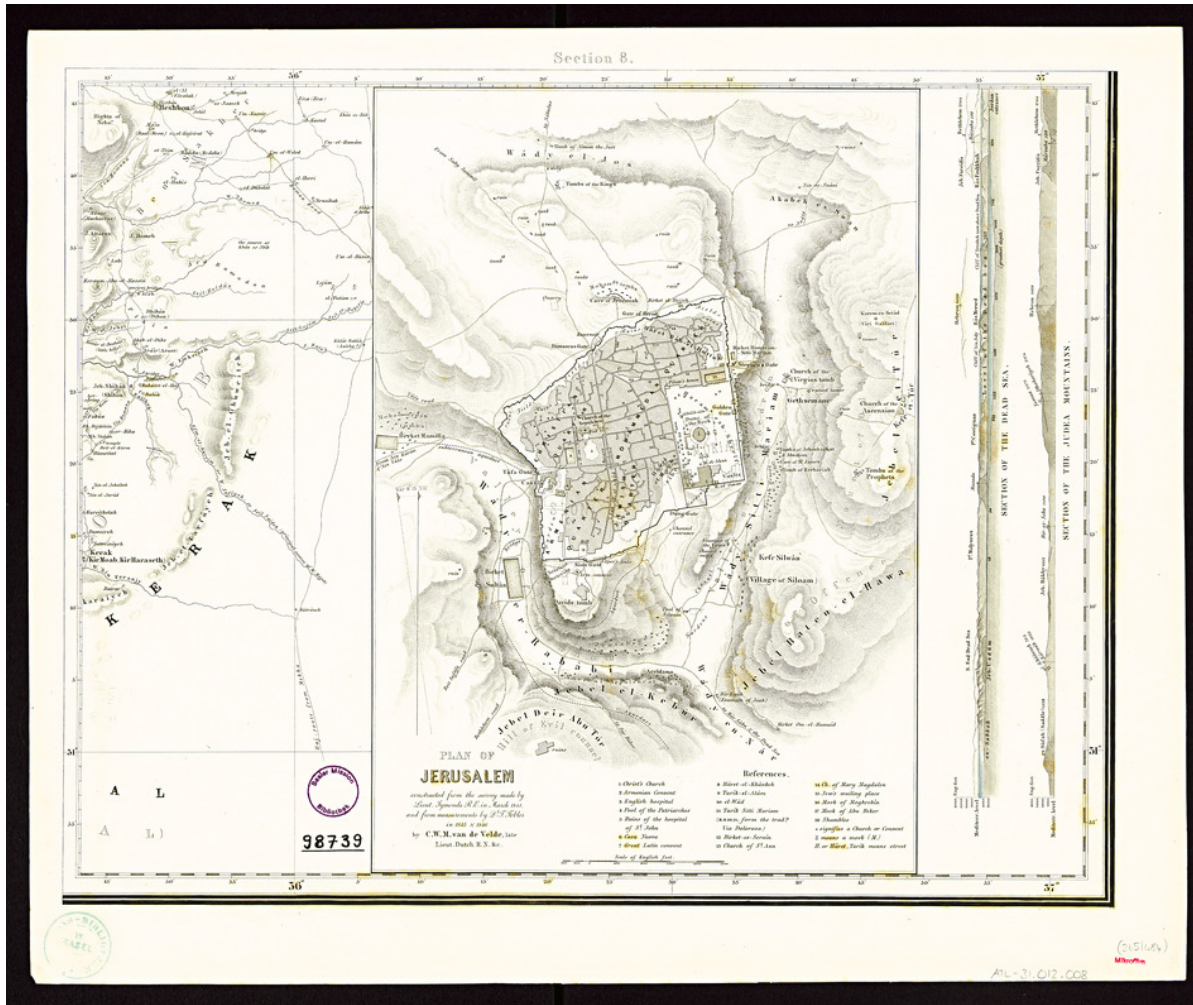

Basel Mission Archives

"Section 8"

Title: "Section 8"

Ref. number: ATL-31.012.008

Date: Proper date: [ohne Angabe], 1858

Subject: [Geography]: Israel
[Geography]: Middle East
[Archives catalogue]: Maps and plans: ATL - Atlas collection: ATL-31:
ATL-31.012 - Map of the Holy Land constructed by CWM vn de Velde, late
Lieut. Dutch RN Chevalier of the Legion of Honour.Gotha: Justus Perthes,
1858

Type: Map

Format: [Format]: 39cm x 47cm
[Condition]: /
[Material]: Papier
[Scale unit]: Meilen deutsch
[Scale unit]: Meilen englisch

Basel Mission Archives

[Scale unit]: Römische Meilen
[Scale unit]: travelling hours (miles/hour)