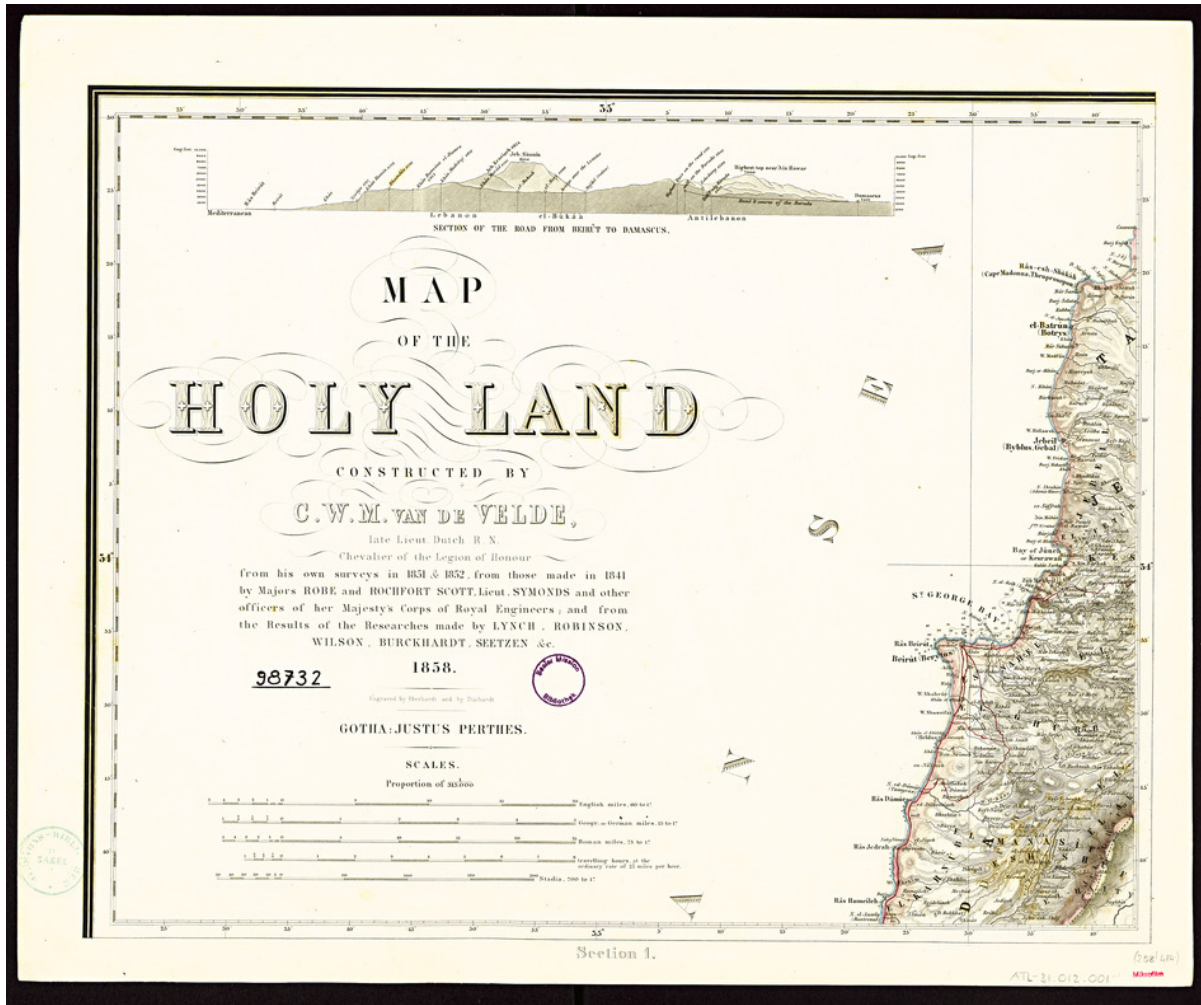

Basel Mission Archives

"Section 1"

Title: "Section 1"

Ref. number: ATL-31.012.001

Date: Proper date: [ohne Angabe], 1858

Subject: [Geography]: Israel
[Geography]: Middle East
[Archives catalogue]: Maps and plans: ATL - Atlas collection: ATL-31:
ATL-31.012 - Map of the Holy Land constructed by CWM vn de Velde, late
Lieut. Dutch RN Chevalier of the Legion of Honour.Gotha: Justus Perthes,
1858

Type: Map

Format: [Format]: 39cm x 47cm
[Condition]: /
[Material]: Papier
[Scale unit]: Meilen deutsch
[Scale unit]: Meilen englisch

Basel Mission Archives

[Scale unit]: Römische Meilen
[Scale unit]: travelling hours (miles/hour)