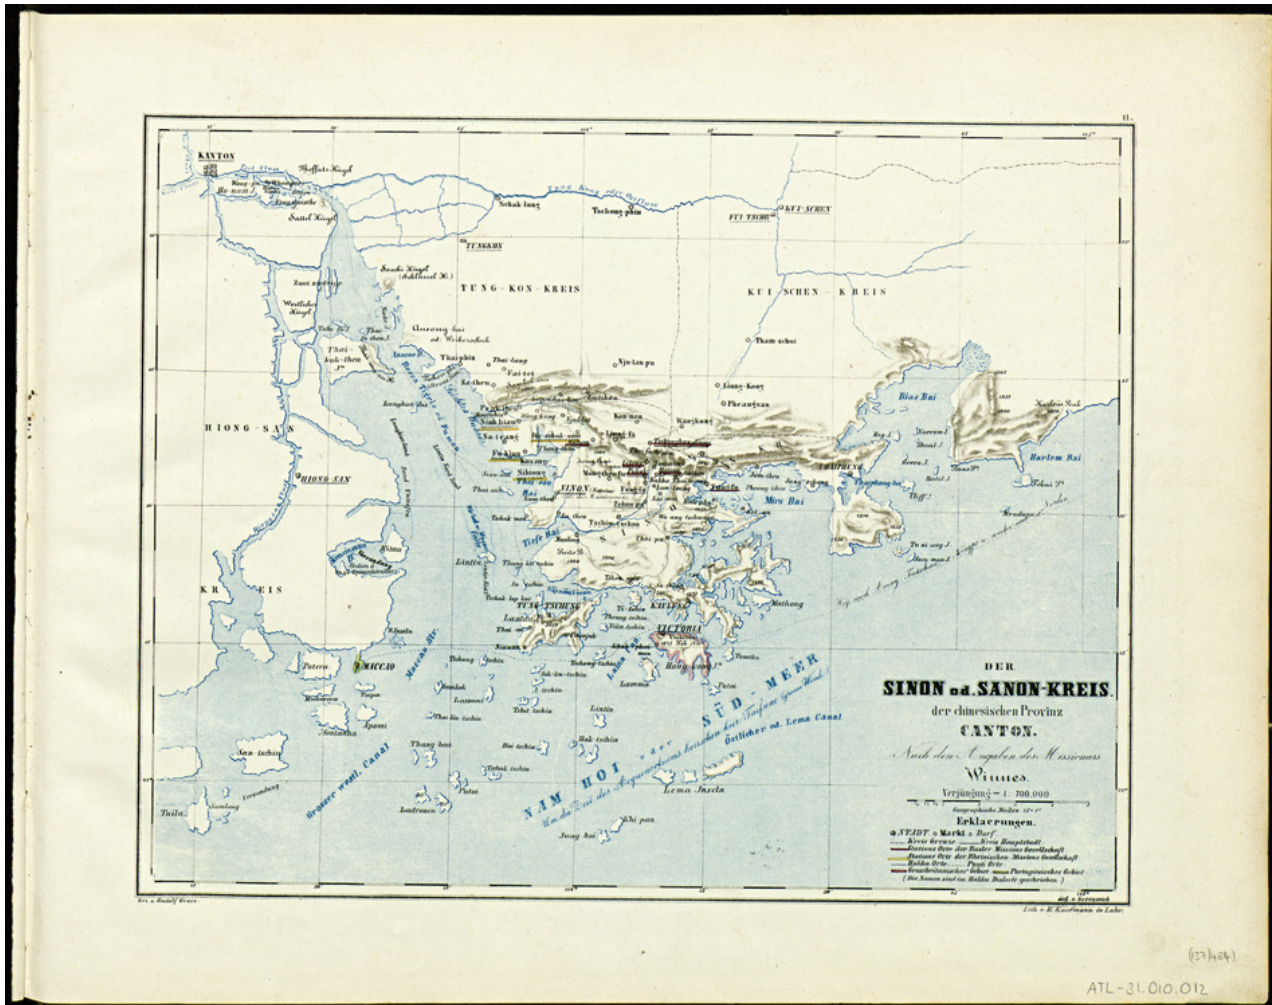

# Basel Mission Archives

"Der Sinon od. Sanon Kreise"

**Title:** "Der Sinon od. Sanon Kreise"

**Ref. number:** ATL-31.010.012

**Date:** Proper date: [ohne Angabe], 1859

**Subject:** [Geography]: Asia {continent}  
[Geography]: China  
[Archives catalogue]: Maps and plans: ATL - Atlas collection: ATL-31: Atlas of the Evangelical Mission Society in Basel. According to the information of the missionaries Locher, Plessing, Kies, Albrecht, Weigle, Dr. Gundert, Lechler and Winnes. Basel, 1859

**Type:** Map

**Format:** [Format]: 29cm x 36cm  
[Condition]: -!  
[Material]: Papier  
[Scale unit]: Geographische Meilen