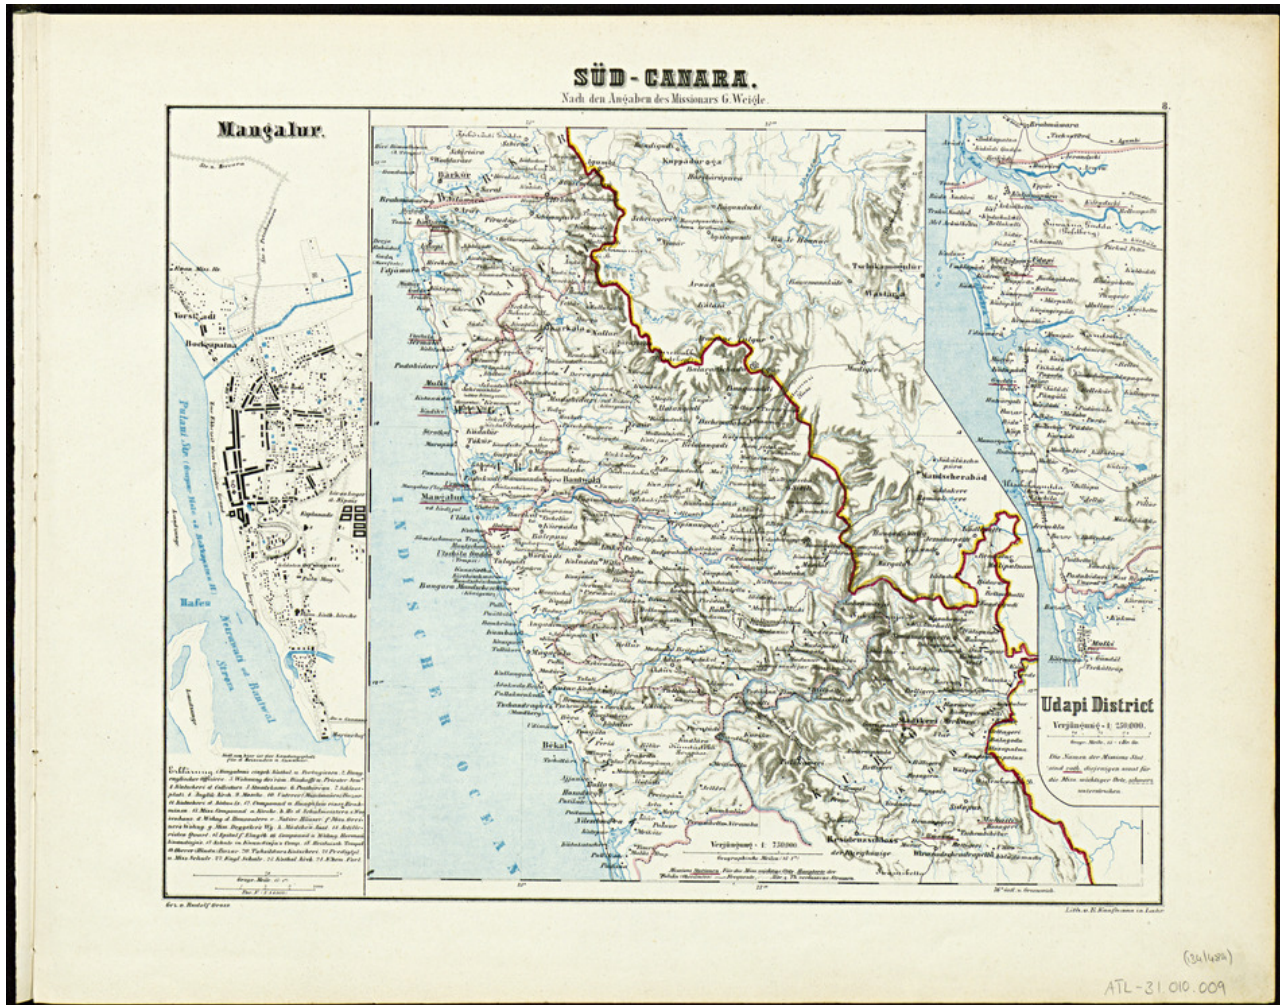

Basel Mission Archives

"Süd-Canara"

Title: "Süd-Canara"

Ref. number: ATL-31.010.009

Date: Proper date: [ohne Angabe], 1859

Subject: [Geography]: Indien
[Geography]: Canara
[Archives catalogue]: Maps and plans: ATL - Atlas collection: ATL-31: Atlas of the Evangelical Mission Society in Basel. According to the information of the missionaries Locher, Plessing, Kies, Albrecht, Weigle, Dr. Gundert, Lechler and Winnes. Basel, 1859

Type: Map

Format: [Format]: 29cm x 36cm
[Condition]: /
[Material]: Papier
[Scale unit]: Geographische Meilen

Basel Mission Archives

Relation: 100205799

Ordering: Please contact us by email info@bmarchives.org