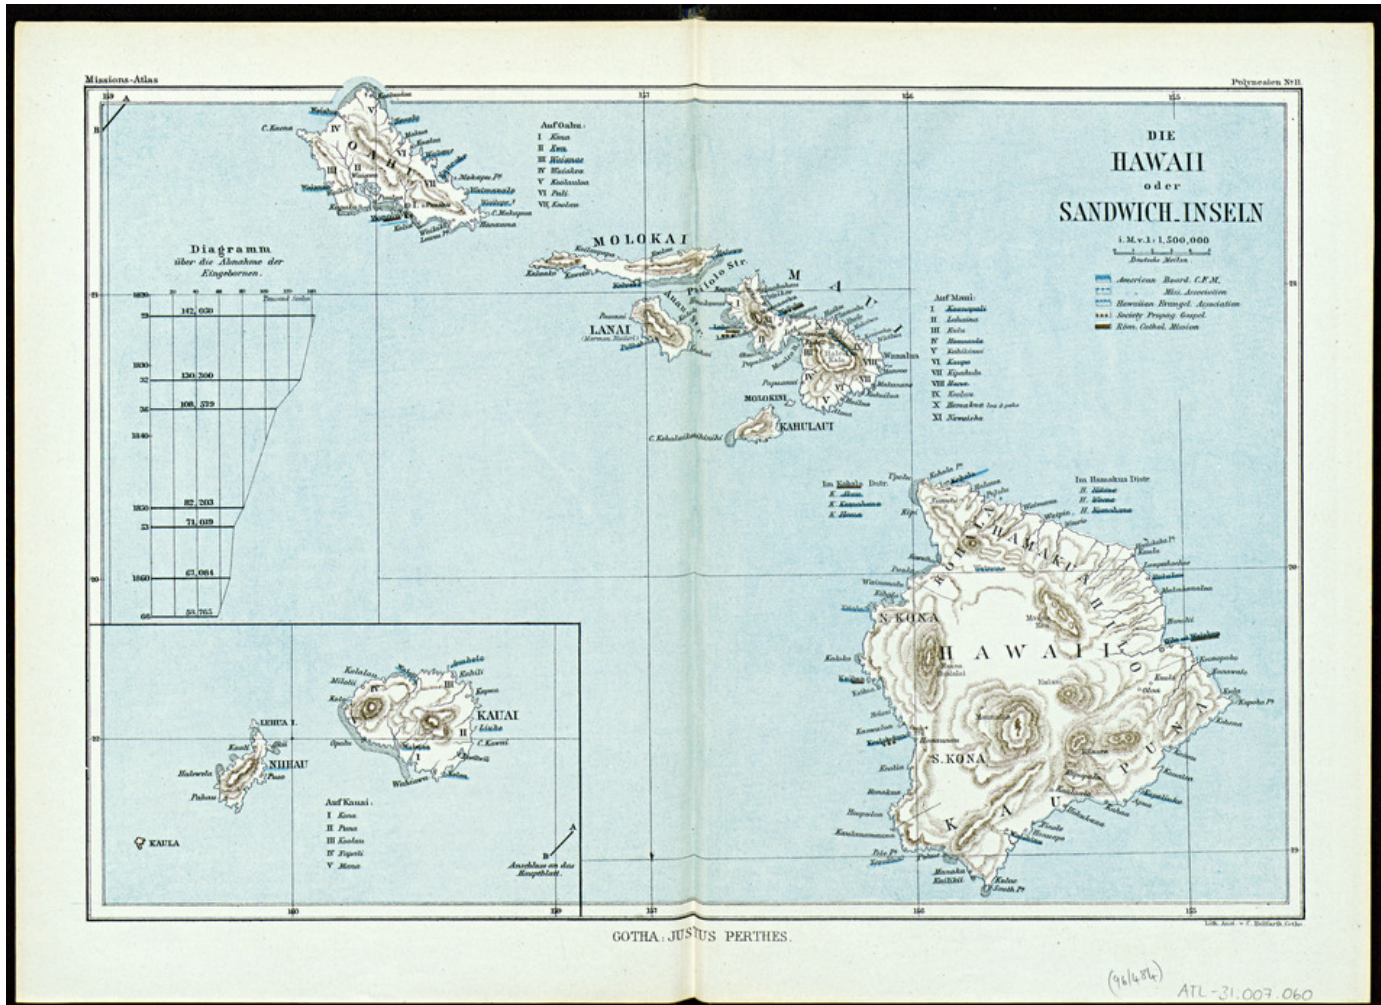

Basel Mission Archives

"Die Hawaii oder Sandwich-Inseln"

Title: "Die Hawaii oder Sandwich-Inseln"

Ref. number: ATL-31.007.060

Creator: Grundemann, Reinhold

Date: Proper date: [ohne Angabe], 1870

Subject: [Individuals]: Grundemann, Reinhold
[Geography]: Hawaii
[Archives catalogue]: Maps and plans: ATL - Atlas collection: ATL-31: General Mission Atlas according to original sources, edited by Dr. R. Grundeman, preacher. Gotha: Justus Perthes, 1867.

Type: Map

Format: [Format]: 26cm x 36cm
[Condition]: /
[Material]: Papier
[Scale unit]: Meilen deutsch

Basel Mission Archives

Relation: 100205705

Ordering: Please contact us by email info@bmarchives.org

Contact details: Basel Mission Archives/ mission 21, Missionstrasse 21, 4003 Basel, tel. (+41 61 260 2232), fax: (+41 61 260 2268), info@bmarchives.org