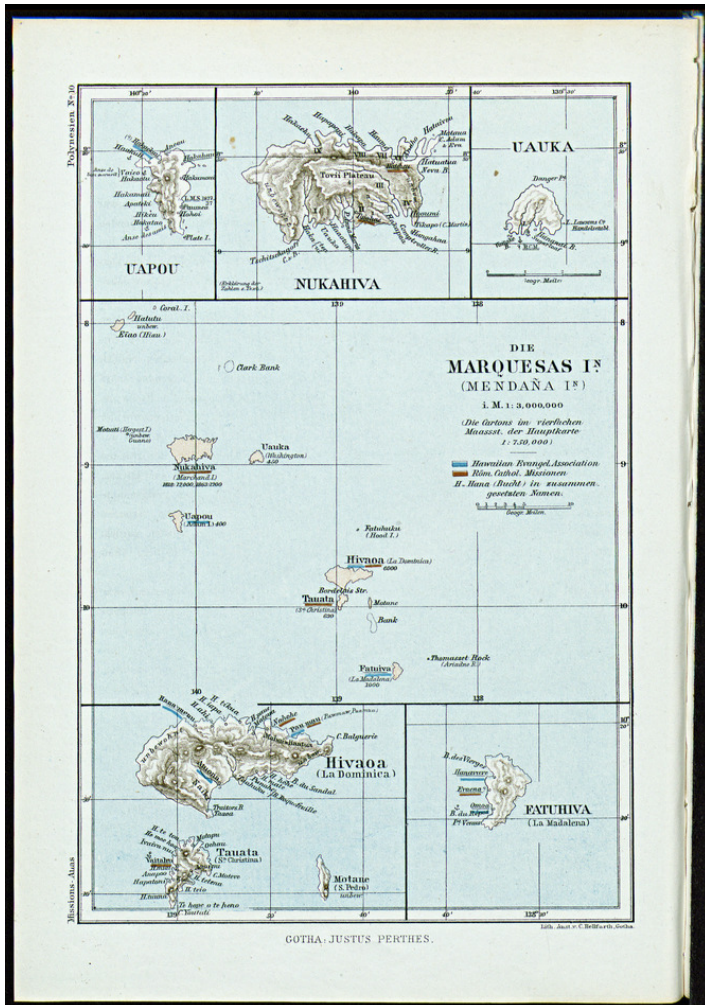

## "Die Marquesas Inseln"

**Title:** "Die Marquesas Inseln"

**Ref. number:** ATL-31.007.059

**Creator:** Grundemann, Reinhold

**Date:** Proper date: [ohne Angabe], 1870

**Subject:** [Individuals]: Grundemann, Reinhold  
[Geography]: Oceania {continent}: Australia {modern state}  
[Geography]: Ozeanien  
[Archives catalogue]: Maps and plans: ATL - Atlas collection: ATL-31: General Mission Atlas according to original sources, edited by Dr. R. Grundeman, preacher.Gotha: Justus Perthes, 1867.

**Type:** Map

**Format:** [Format]: 26cm x 18cm  
[Condition]: /  
[Material]: Papier