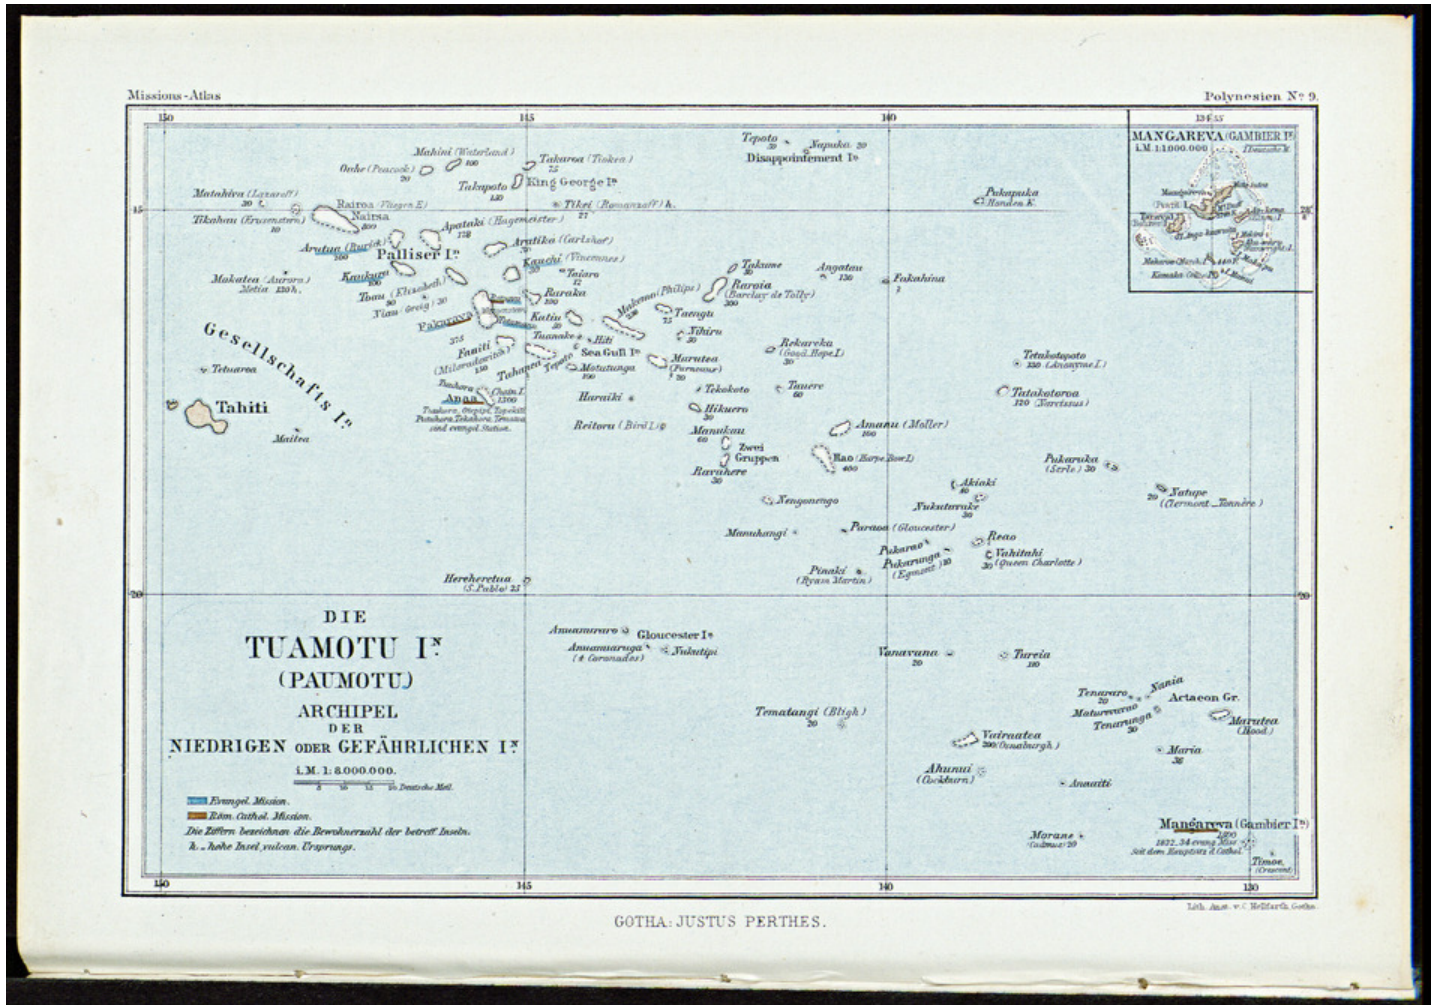

Basel Mission Archives

"Die Tuamotu Inseln"

- Title:** "Die Tuamotu Inseln"
- Ref. number:** ATL-31.007.058
- Creator:** Grundemann, Reinhold
- Date:** Proper date: [ohne Angabe], 1870
- Subject:** [Individuals]: Grundemann, Reinhold
[Geography]: Oceania {continent}: Australia {modern state}
[Geography]: Ozeanien
[Archives catalogue]: Maps and plans: ATL - Atlas collection: ATL-31: General Mission Atlas according to original sources, edited by Dr. R. Grundeman, preacher.Gotha: Justus Perthes, 1867.
- Type:** Map
- Format:** [Format]: 18cm x 26cm
[Condition]: /
[Material]: Papier