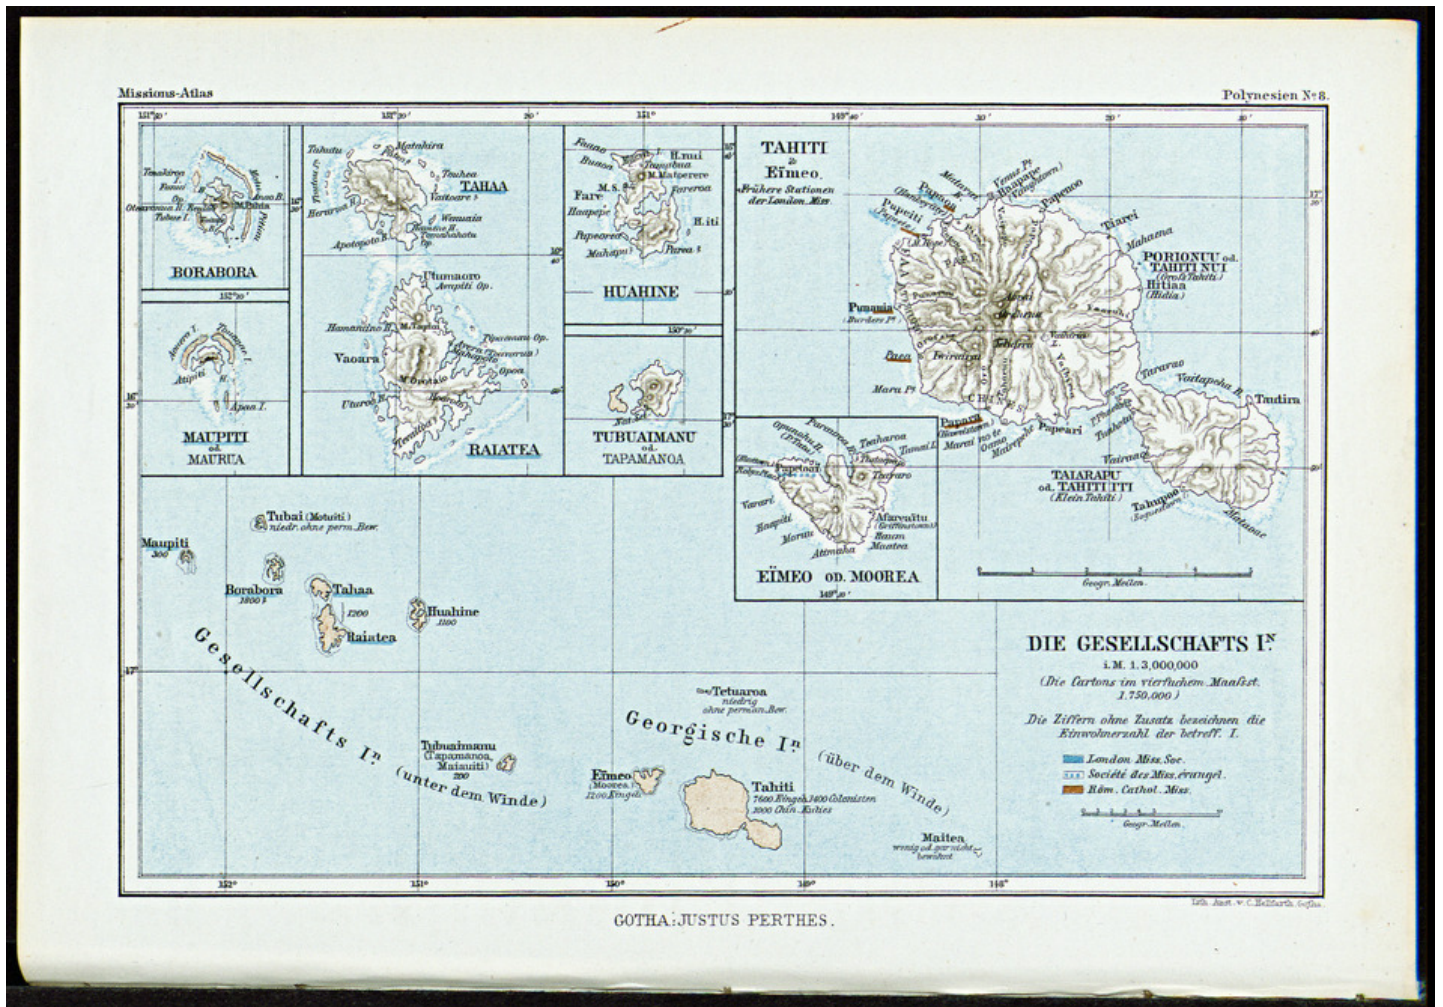

Basel Mission Archives

"Die Gesellschaftsinseln"

Title: "Die Gesellschaftsinseln"

Ref. number: ATL-31.007.057

Creator: Grundemann, Reinhold

Date: Proper date: [ohne Angabe], 1870

Subject: [Individuals]: Grundemann, Reinhold
[Geography]: Oceania {continent}: Australia {modern state}
[Geography]: Ozeanien
[Archives catalogue]: Maps and plans: ATL - Atlas collection: ATL-31: General Mission Atlas according to original sources, edited by Dr. R. Grundeman, preacher.Gotha: Justus Perthes, 1867.

Type: Map

Format: [Format]: 18cm x 26cm
[Condition]: /
[Material]: Papier

Basel Mission Archives

[Scale unit]: Meilen deutsch

Relation:

100205705

Ordering:

Please contact us by email info@bmarchives.org