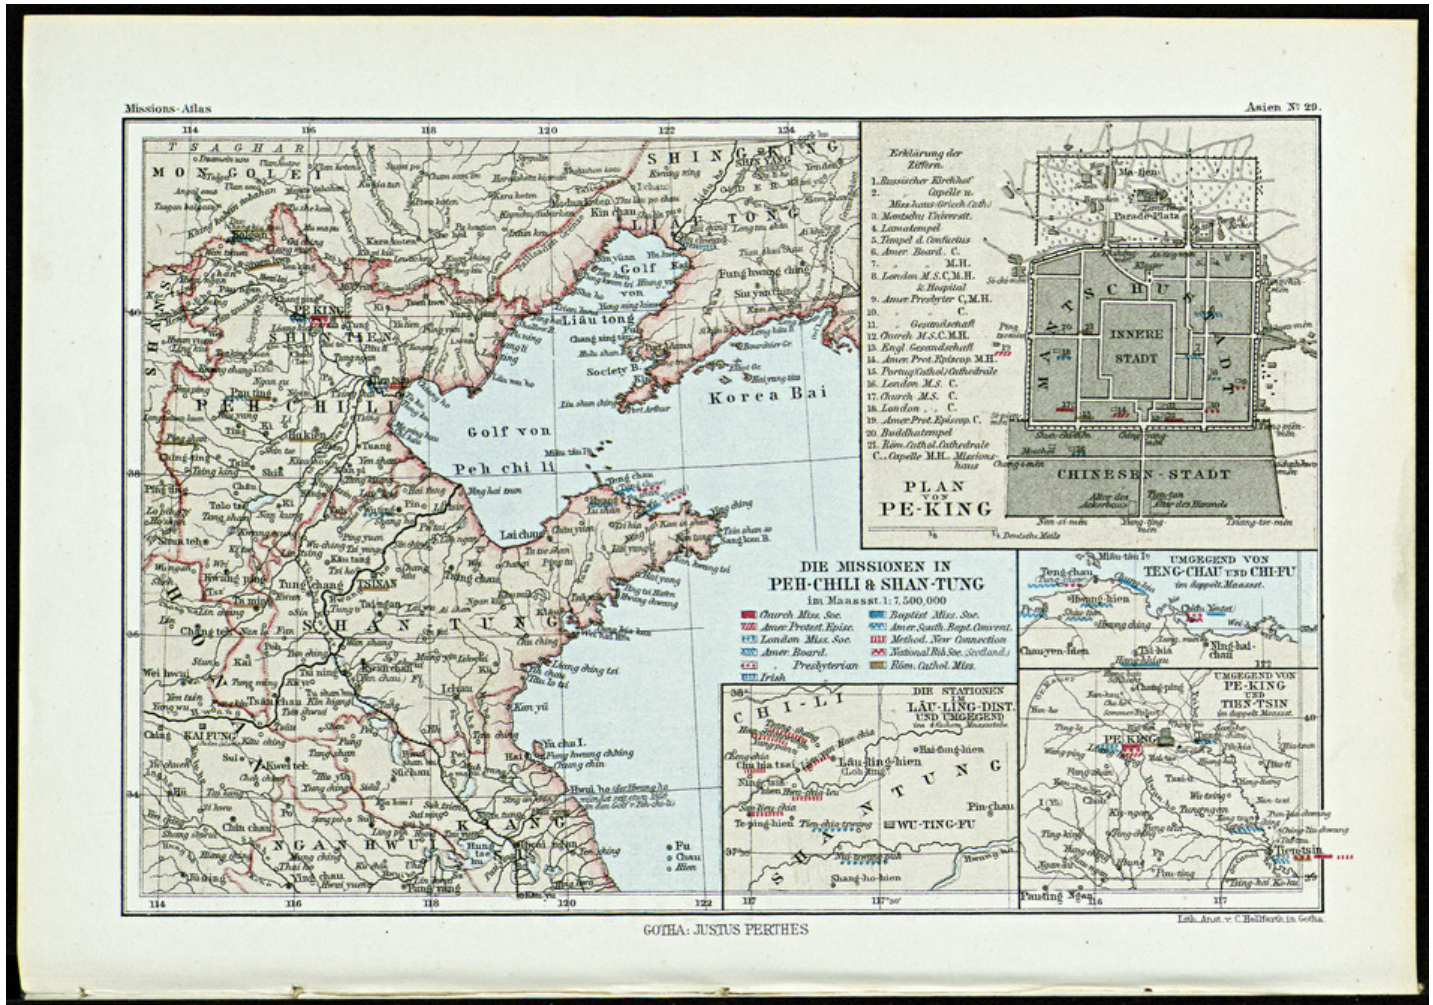

## "Die Missionen in Peh-Chili & Shan-Tung "

**Title:** "Die Missionen in Peh-Chili & Shan-Tung "

**Alternate title:** The missions Pehchili & Shan-Tung (Shandong)

**Ref. number:** ATL-31.007.049

**Creator:** Grundemann, Reinhold

**Date:** Proper date: [ohne Angabe], 1867

**Subject:** [Individuals]: Grundemann, Reinhold  
 [Geography]: Asia {continent}  
 [Geography]: China  
 [Archives catalogue]: Maps and plans: ATL - Atlas collection: ATL-31: General Mission Atlas according to original sources, edited by Dr. R. Grundeman, preacher.Gotha: Justus Perthes, 1867.

**Type:** Map

**Format:** [Format]: 18cm x 26cm