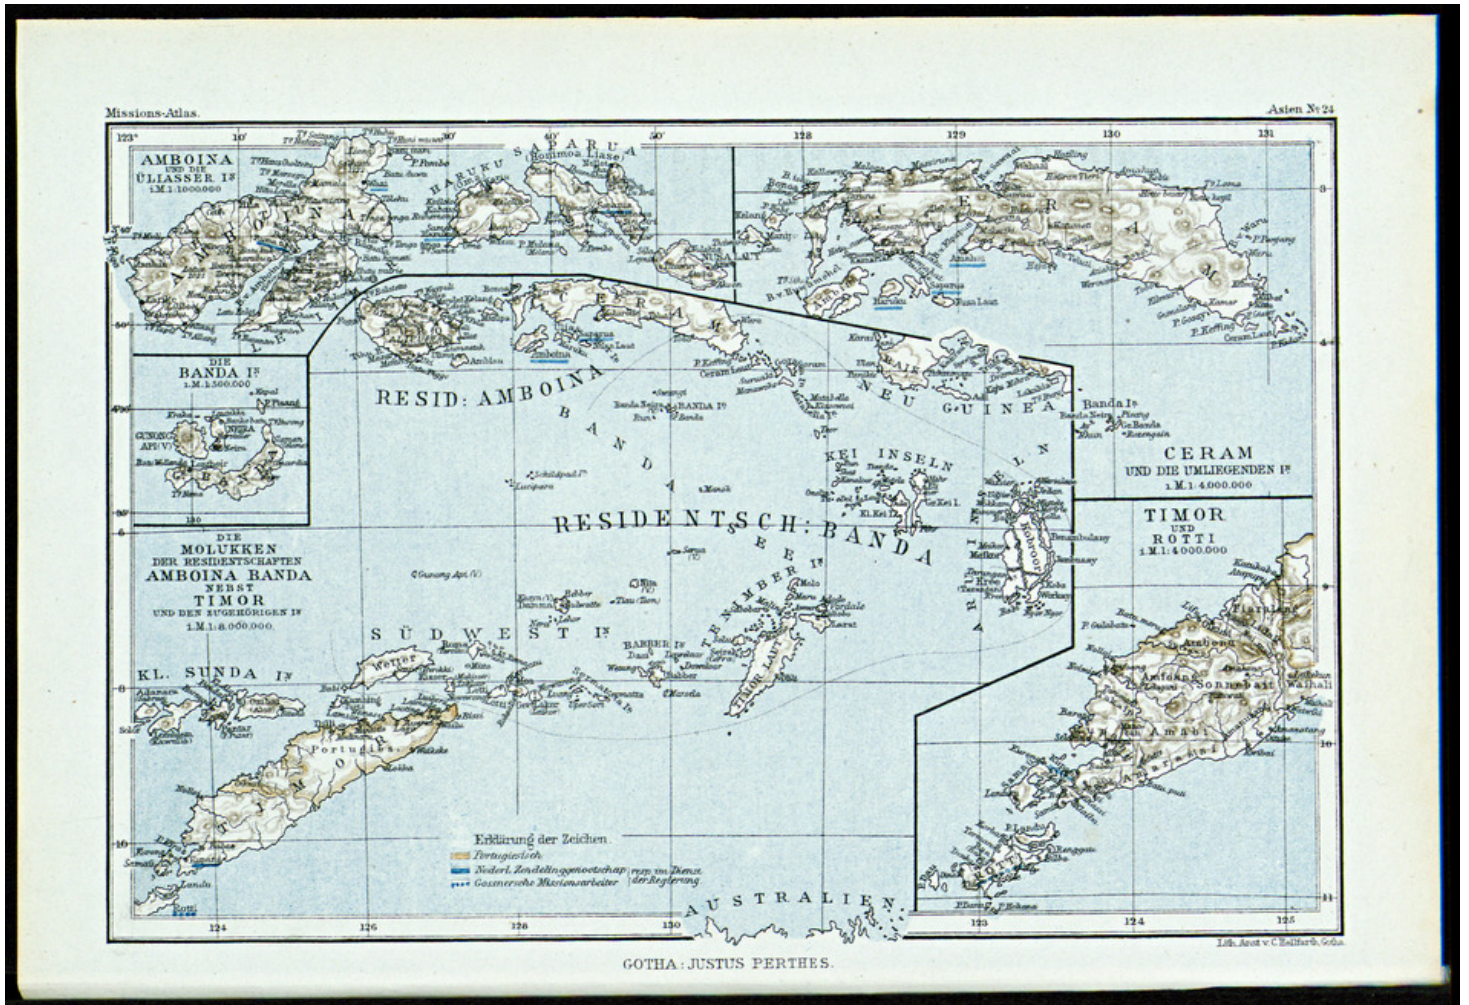

# Basel Mission Archives

"Die Mittleren und südlichen Molukken nebst Timor und den benachbarten Inseln "

- Title:** "Die Mittleren und südlichen Molukken nebst Timor und den benachbarten Inseln "
- Alternate title:** The middle and Southern Moluccas next to Timor and the neighbouring islands
- Ref. number:** ATL-31.007.044
- Creator:** Grundemann, Reinhold
- Date:** Proper date: [ohne Angabe], 1867
- Subject:** [Individuals]: Grundemann, Reinhold  
[Geography]: Asia {continent}  
[Geography]: Molukken  
[Archives catalogue]: Maps and plans: ATL - Atlas collection: ATL-31: General Mission Atlas according to original sources, edited by Dr. R. Grundeman, preacher.Gotha: Justus Perthes, 1867.
- Type:** Map

# Basel Mission Archives

---

- Format:** [Format]: 18cm x 26cm  
[Condition]: /  
[Material]: Papier  
[Scale unit]: Meilen deutsch
- Relation:** 100205705
- Ordering:** Please contact us by email [info@bmarchives.org](mailto:info@bmarchives.org)
- Contact details:** Basel Mission Archives/ mission 21, Missionstrasse 21, 4003 Basel, tel. (+41 61 260 2232), fax: (+41 61 260 2268), [info@bmarchives.org](mailto:info@bmarchives.org)
- Rights:** All the images (photographic and non- photographic) made available in this collection are the property of the Basel Mission / mission 21. The Basel Mission claims copyright on the images in their possession and requires those - both individuals and organisations - publishing any of the images, to pay a users fee.