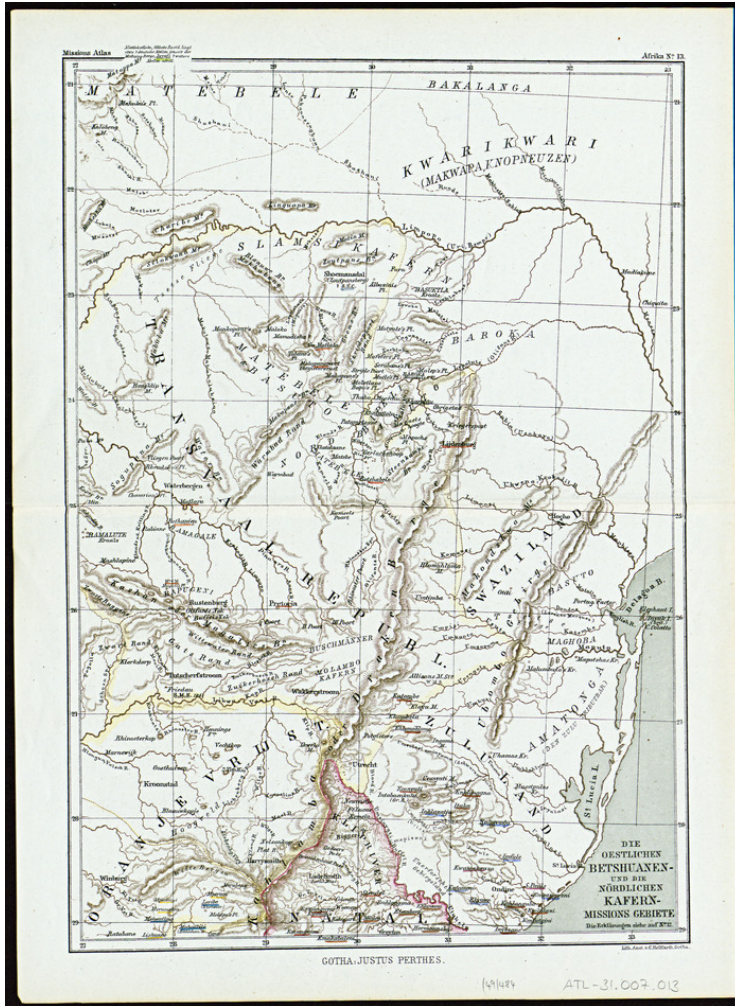

Basel Mission Archives

"Die oestlichen Betshuanen- und die nördlichen Kafern-Missions Gebiete "

- Title:** "Die oestlichen Betshuanen- und die nördlichen Kafern-Missions Gebiete "
- Alternate title:** The Eastern Bophuthatswana and the Northern Kaffir mission areas
- Ref. number:** ATL-31.007.013
- Creator:** Grundemann, Reinhold
- Date:** Proper date: [ohne Angabe], 1867
- Subject:** [Individuals]: Grundemann, Reinhold
[Geography]: Africa {continent}
[Geography]: South Africa
[Archives catalogue]: Maps and plans: ATL - Atlas collection: ATL-31: General Mission Atlas according to original sources, edited by Dr. R. Grundeman, preacher.Gotha: Justus Perthes, 1867.
- Type:** Map
- Format:** [Format]: 36cm x 26cm