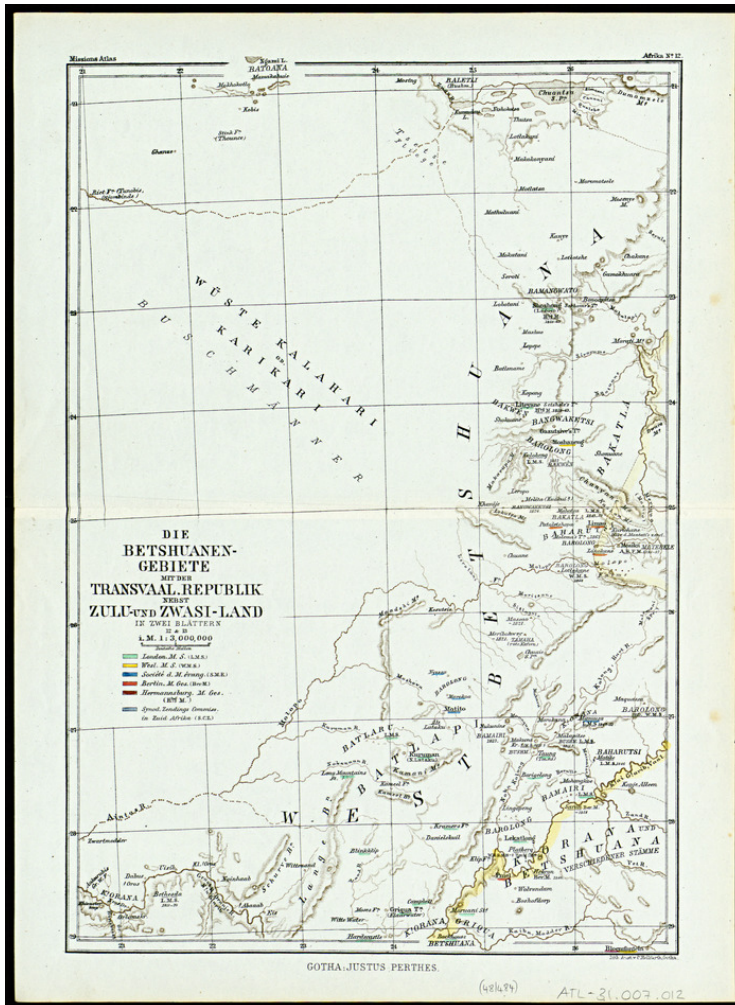

# Basel Mission Archives

"Die Betshuanen-Gebiete mit der Transvaal Republik nebst Zulu- und Zwasi-Land "

- Title:** "Die Betshuanen-Gebiete mit der Transvaal Republik nebst Zulu- und Zwasi-Land "
- Alternate title:** The Bophuthatswana territories with the Transvaal Republic next to Zululand and Swaziland
- Ref. number:** ATL-31.007.012
- Creator:** Grundemann, Reinhold
- Date:** Proper date: [ohne Angabe], 1867
- Subject:** [Individuals]: Grundemann, Reinhold  
[Geography]: Africa {continent}  
[Geography]: South Africa  
[Archives catalogue]: Maps and plans: ATL - Atlas collection: ATL-31: General Mission Atlas according to original sources, edited by Dr. R. Grundeman, preacher.Gotha: Justus Perthes, 1867.
- Type:** Map

# Basel Mission Archives

---

- Format:** [Format]: 36cm x 26cm  
[Condition]: /  
[Material]: Papier  
[Scale unit]: Meilen deutsch
- Relation:** 100205705
- Ordering:** Please contact us by email [info@bmarchives.org](mailto:info@bmarchives.org)
- Contact details:** Basel Mission Archives/ mission 21, Missionstrasse 21, 4003 Basel, tel. (+41 61 260 2232), fax: (+41 61 260 2268), [info@bmarchives.org](mailto:info@bmarchives.org)
- Rights:** All the images (photographic and non- photographic) made available in this collection are the property of the Basel Mission / mission 21. The Basel Mission claims copyright on the images in their possession and requires those - both individuals and organisations - publishing any of the images, to pay a users fee.