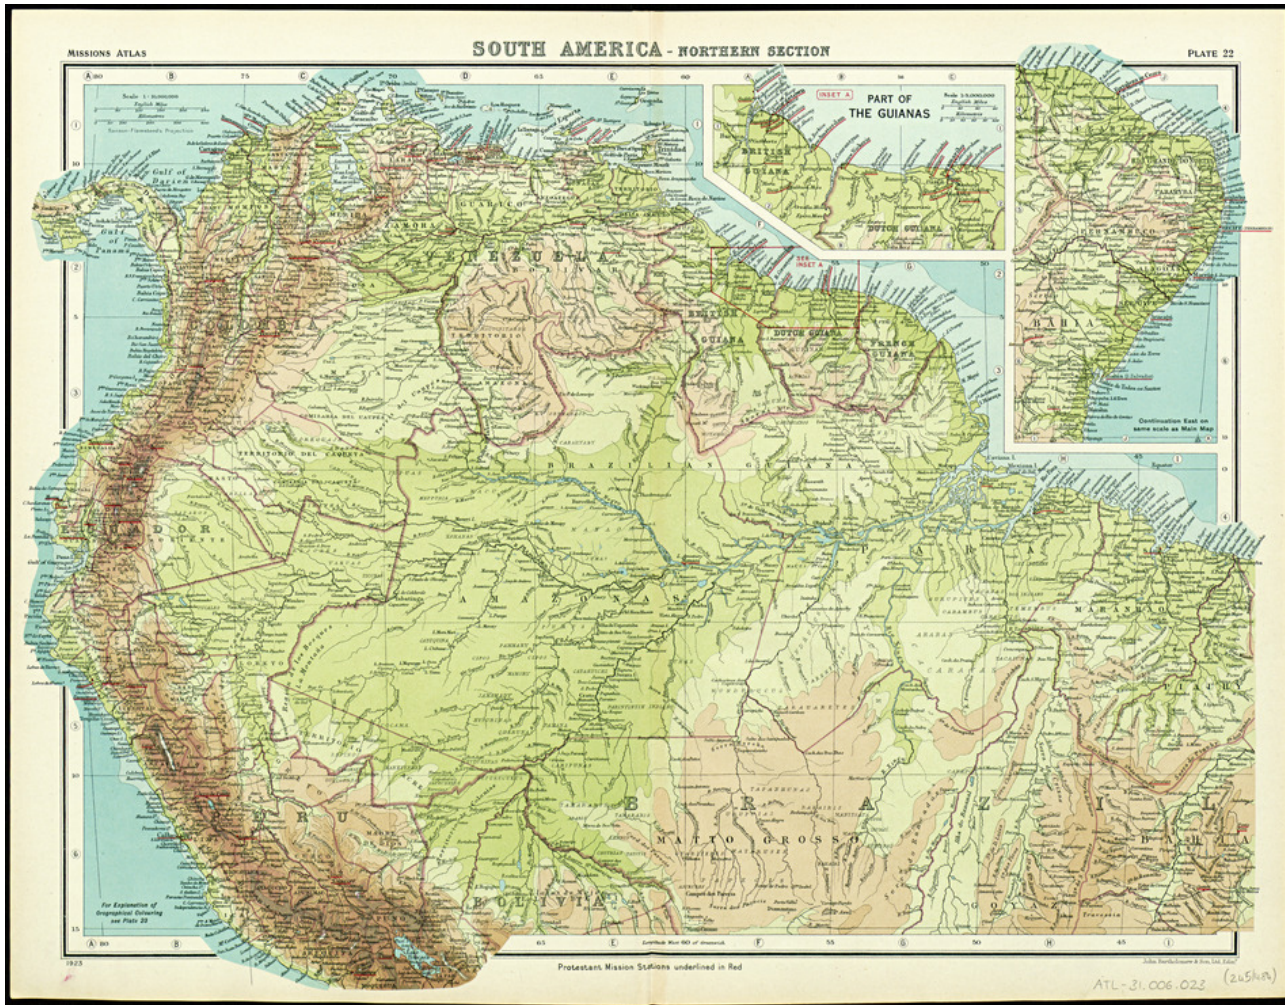

Basel Mission Archives

"South America - Northern Section - Missions Atlas Plate 22"

- Title:** "South America - Northern Section - Missions Atlas Plate 22"
- Ref. number:** ATL-31.006.023
- Date:** Proper date: [ohne Angabe], 1923
- Subject:** [Geography]: South America
[Geography]: Brasilien
[Archives catalogue]: Maps and plans: ATL - Atlas collection: ATL-31:
ATL-31.006 - World Missionary Atlas, Edinburgh House Press, London 1925
- Type:** Map
- Format:** [Format]: 37cm x 47cm
[Condition]: /
[Scale unit]: Kilometer
[Scale unit]: Meilen englisch
- Relation:** 100205675