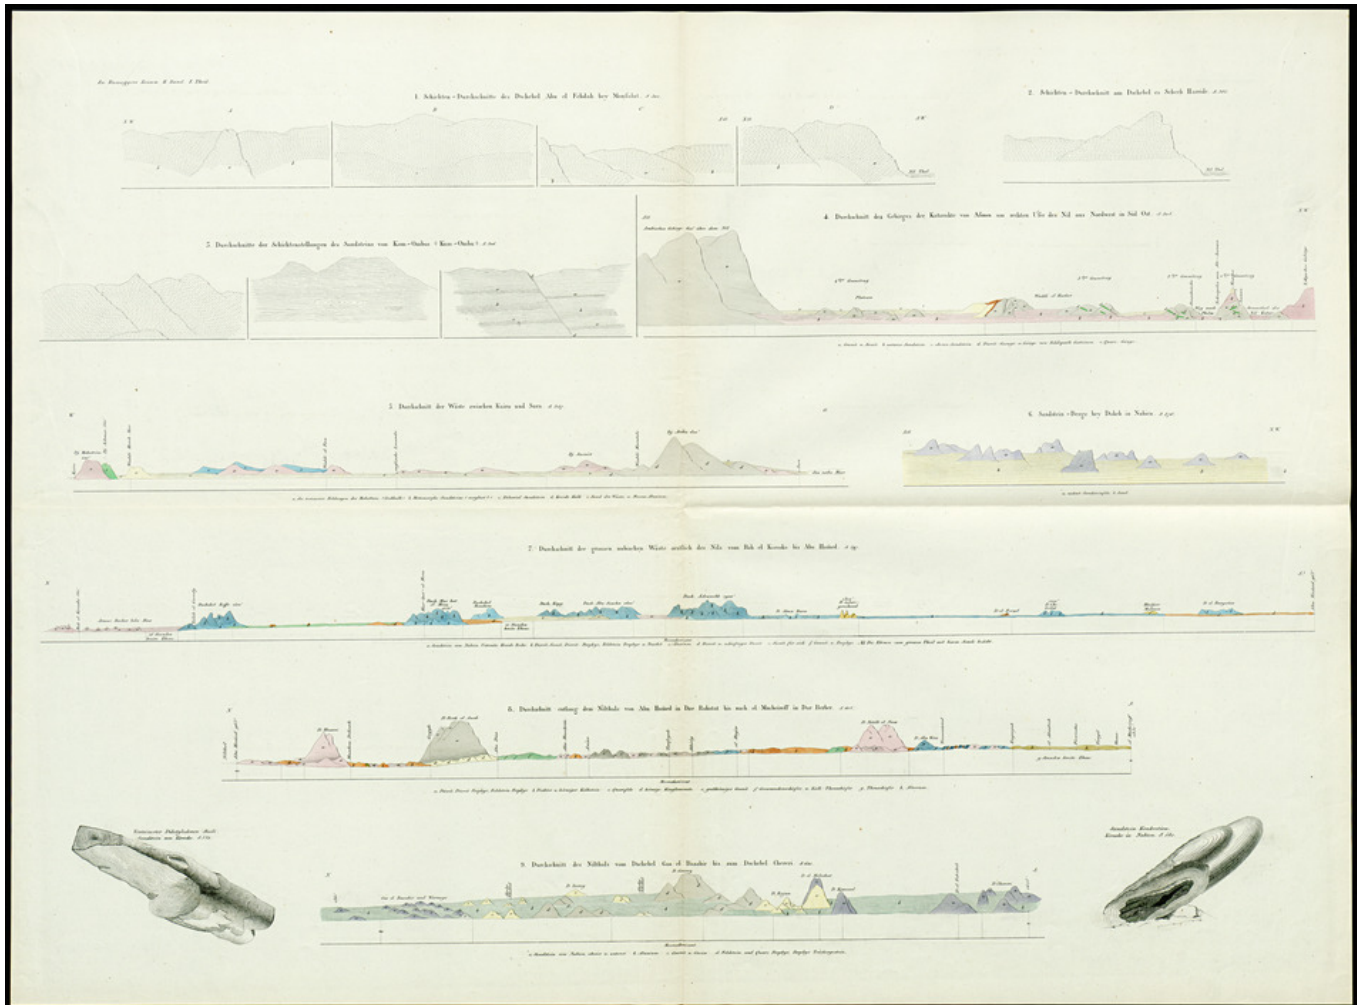

# Basel Mission Archives

"zu Russeggers Reisen: verschiedene Schichten-Durschnitte von Gebirgen in Sudan "

<b>Title:</b>	"zu Russeggers Reisen: verschiedene Schichten-Durschnitte von Gebirgen in Sudan "
<b>Alternate title:</b>	Considering Rusegger's travels: various layer cross sections of mountains in Sudan
<b>Ref. number:</b>	ATL-31.005.010
<b>Date:</b>	Proper date: [ohne Angabe]
<b>Subject:</b>	[Geography]: Africa {continent} [Geography]: Sudan [Archives catalogue]: Maps and plans: ATL - Atlas collection: ATL-31: Considering Russeggers Travels in Europa, Asien and Afrika
<b>Type:</b>	Map
<b>Format:</b>	[Format]: 54cm x 74cm [Condition]: -! [Material]: Papier