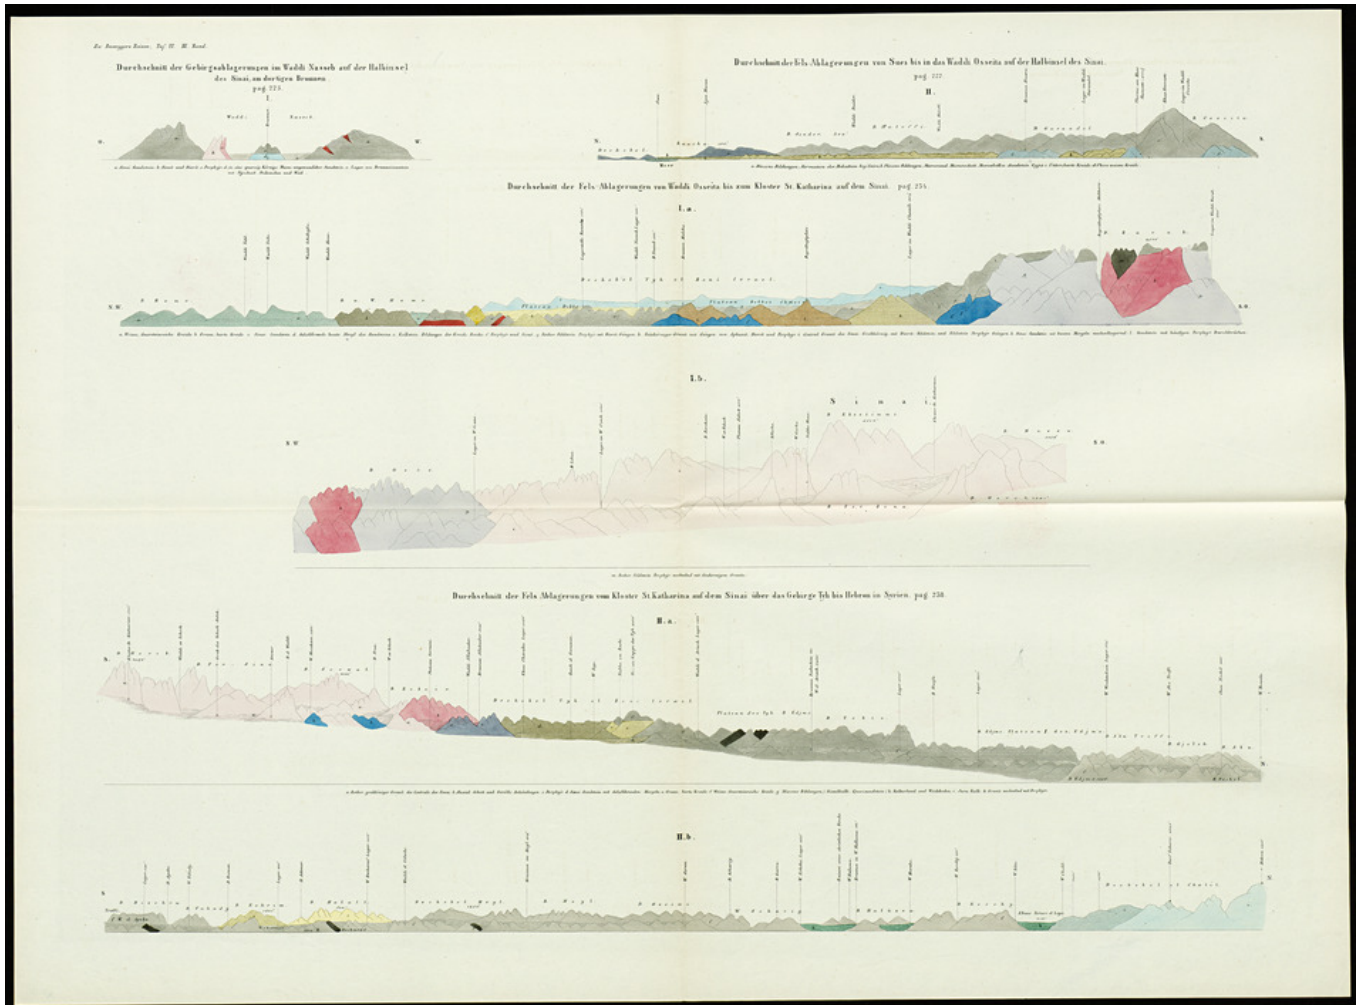

Basel Mission Archives

"zu Russeggers Reisen: verschiedene Durchschnitte von Gebirge in Syrien "

Title: "zu Russeggers Reisen: verschiedene Durchschnitte von Gebirge in Syrien "

Alternate title: Considering Rusegger's travels: various cross sections of mountains in Syria

Ref. number: ATL-31.005.009

Date: Proper date: [ohne Angabe]

Subject: [Geography]: Middle East
[Geography]: Syrien
[Archives catalogue]: Maps and plans: ATL - Atlas collection: ATL-31:
Considering Russeggers Travels in Europa, Asien and Afrika

Type: Map

Format: [Format]: 54cm x 74cm
[Condition]: /
[Material]: Papier
[Scale unit]: ohne Angabe

Basel Mission Archives

Relation: 100205659

Ordering: Please contact us by email info@bmarchives.org

Contact details: Basel Mission Archives/ mission 21, Missionstrasse 21, 4003 Basel, tel. (+41 61 260 2232), fax: (+41 61 260 2268), info@bmarchives.org