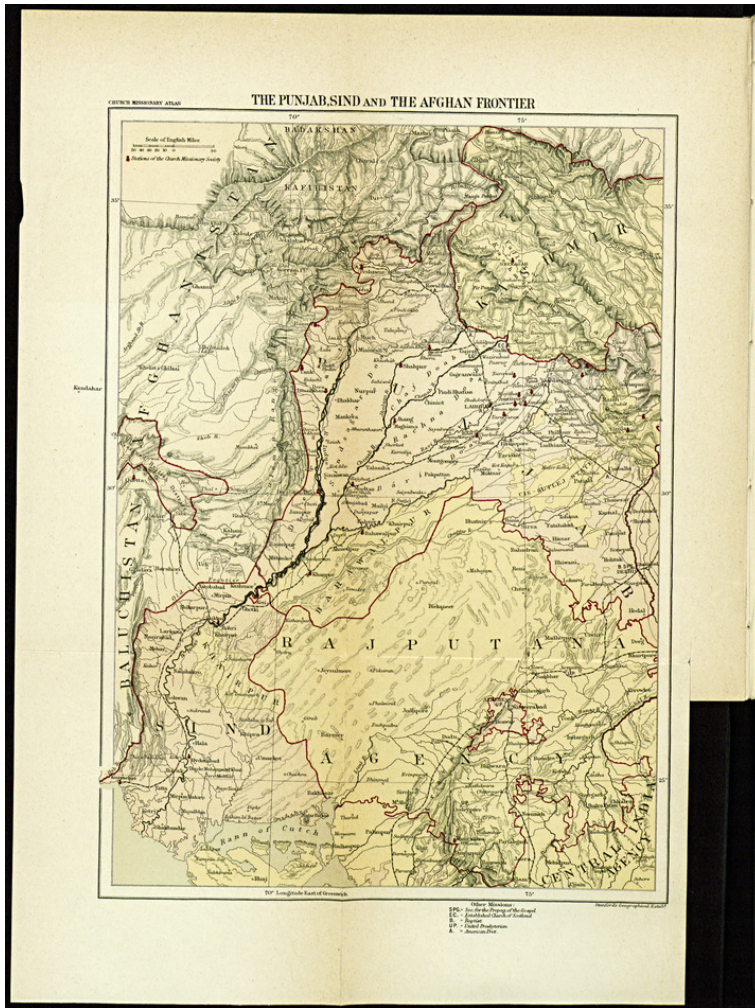

Basel Mission Archives

"The Church Missionary Atlas. New and enlarged Edition (the seventh). Part II. India The Punjab, Sind and the Afghan Frontier"

Title: "The Church Missionary Atlas. New and enlarged Edition (the seventh). Part II. India The Punjab, Sind and the Afghan Frontier"

Ref. number: ATL-31.004.005

Date: Proper date: 1887

Subject: [Geography]: India
[Geography]: Punjab
[Archives catalogue]: Maps and plans: ATL - Atlas collection: ATL-31:
ATL-31.004 - The Church Missionary Atlas. New and enlarged edition (The seventh).

Type: Map

Format: [Format]: 36cm x 25cm
[Condition]: -
[Material]: Papier
[Scale unit]: British Miles

Basel Mission Archives

Relation: 100205649

Ordering: Please contact us by email info@bmarchives.org

Contact details: Basel Mission Archives/ mission 21, Missionstrasse 21, 4003 Basel, tel. (+41 61 260 2232), fax: (+41 61 260 2268), info@bmarchives.org