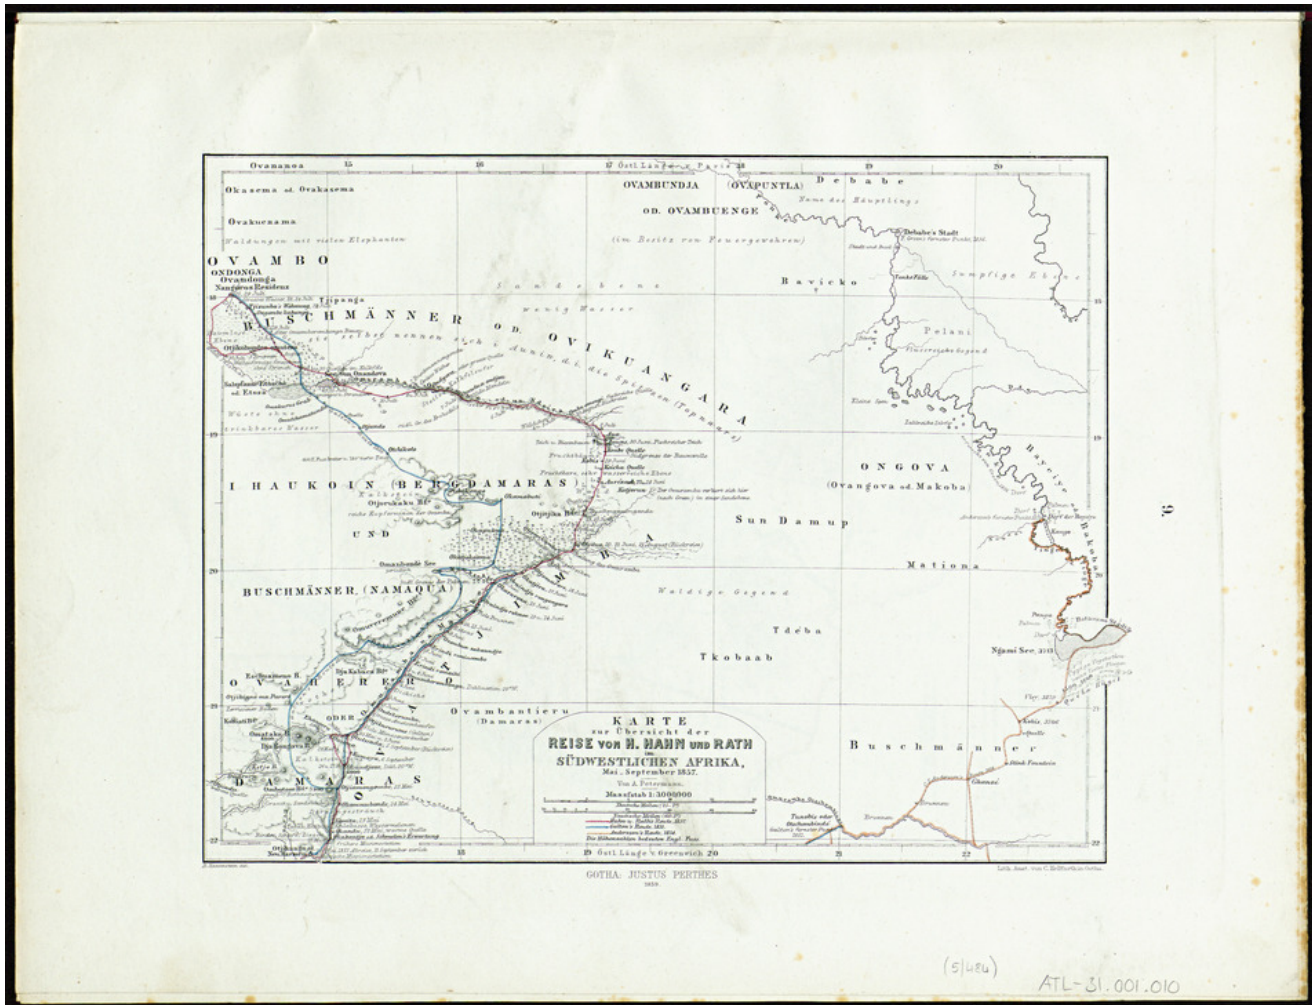

Basel Mission Archives

"Karte zur Uebersicht der Reise von H.Hahn und Rath südwestliches Afrika, Mai und September 1857 "

Title: "Karte zur Uebersicht der Reise von H.Hahn und Rath südwestliches Afrika, Mai und September 1857 "

Alternate title: Map outlining the journey by H. Hahn and Rath Southwestern Africa, May and September 1857

Ref. number: ATL-31.001.010

Date: Proper date: 1859

Subject: [Geography]: Africa {continent}
[Geography]: Südwestafrika
[Archives catalogue]: Maps and plans: ATL - Atlas collection: ATL-31: Atlas of the newest discoveries in Africa. A collection of 12 map sheets which geographically visualise the results of the main journeys in the decade 1850-1860

Type: Map

Basel Mission Archives

- Format:** [Format]: 27cm x 35cm
[Condition]: -
[Material]: Papier
[Scale unit]: Deutsche Geographische Meilen
- Relation:** 100205615
- Ordering:** Please contact us by email info@bmarchives.org
- Contact details:** Basel Mission Archives/ mission 21, Missionstrasse 21, 4003 Basel, tel. (+41 61 260 2232), fax: (+41 61 260 2268), info@bmarchives.org
- Rights:** All the images (photographic and non- photographic) made available in this collection are the property of the Basel Mission / mission 21. The Basel Mission claims copyright on the images in their possession and requires those - both individuals and organisations - publishing any of the images, to pay a users fee.