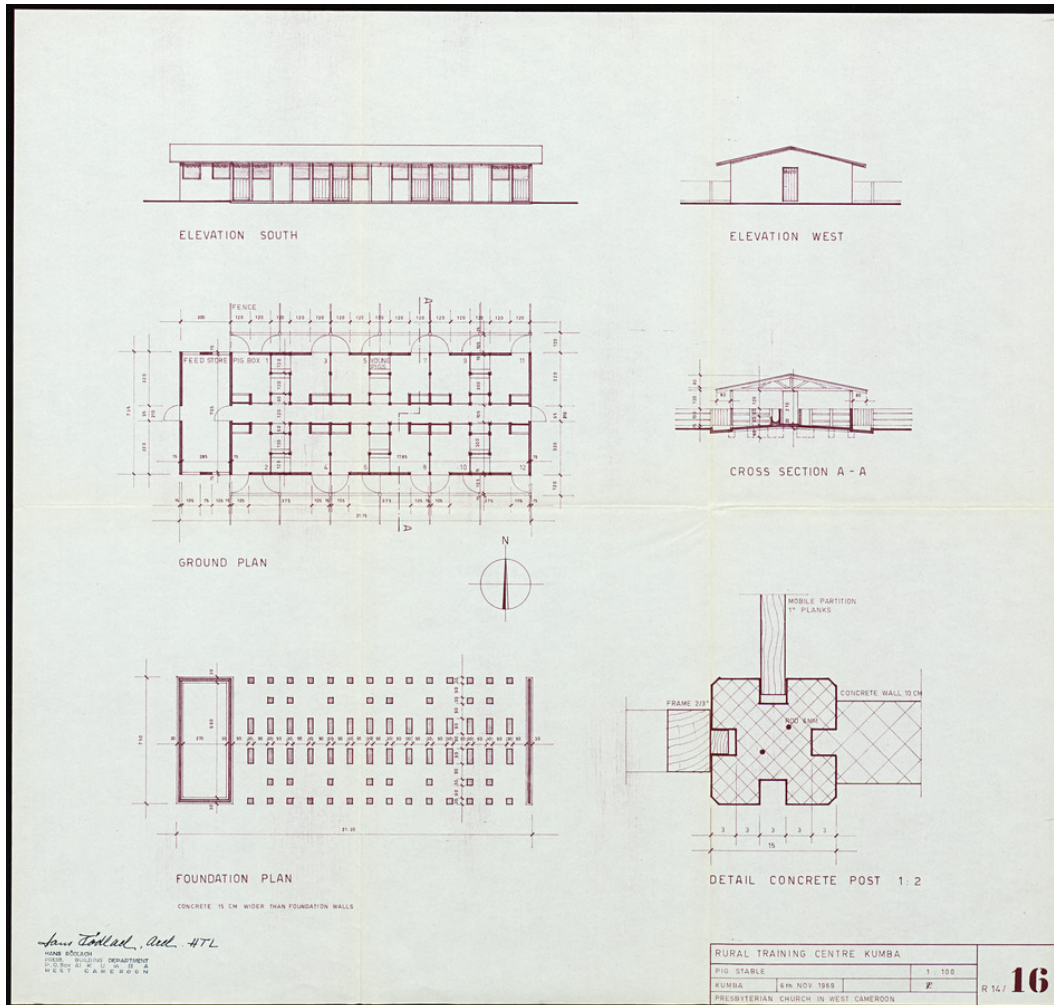

# Basel Mission Archives

"Rural training centre Kumba semi permanent sheep stable"

**Title:** "Rural training centre Kumba semi permanent sheep stable"

**Ref. number:** WZUM-31.445

**Date:** Proper date: 06.11.1969

**Subject:** [Geography]: Africa {continent}: West Africa: Cameroon  
[Geography]: Kumba  
[Archives catalogue]: Maps and plans: WZUM: WZUM-31

**Type:** Map

**Format:** [Format]: 59cm x 63cm  
[Condition]: /  
[Material]: papauslauf  
[Scale unit]: ohne Angabe