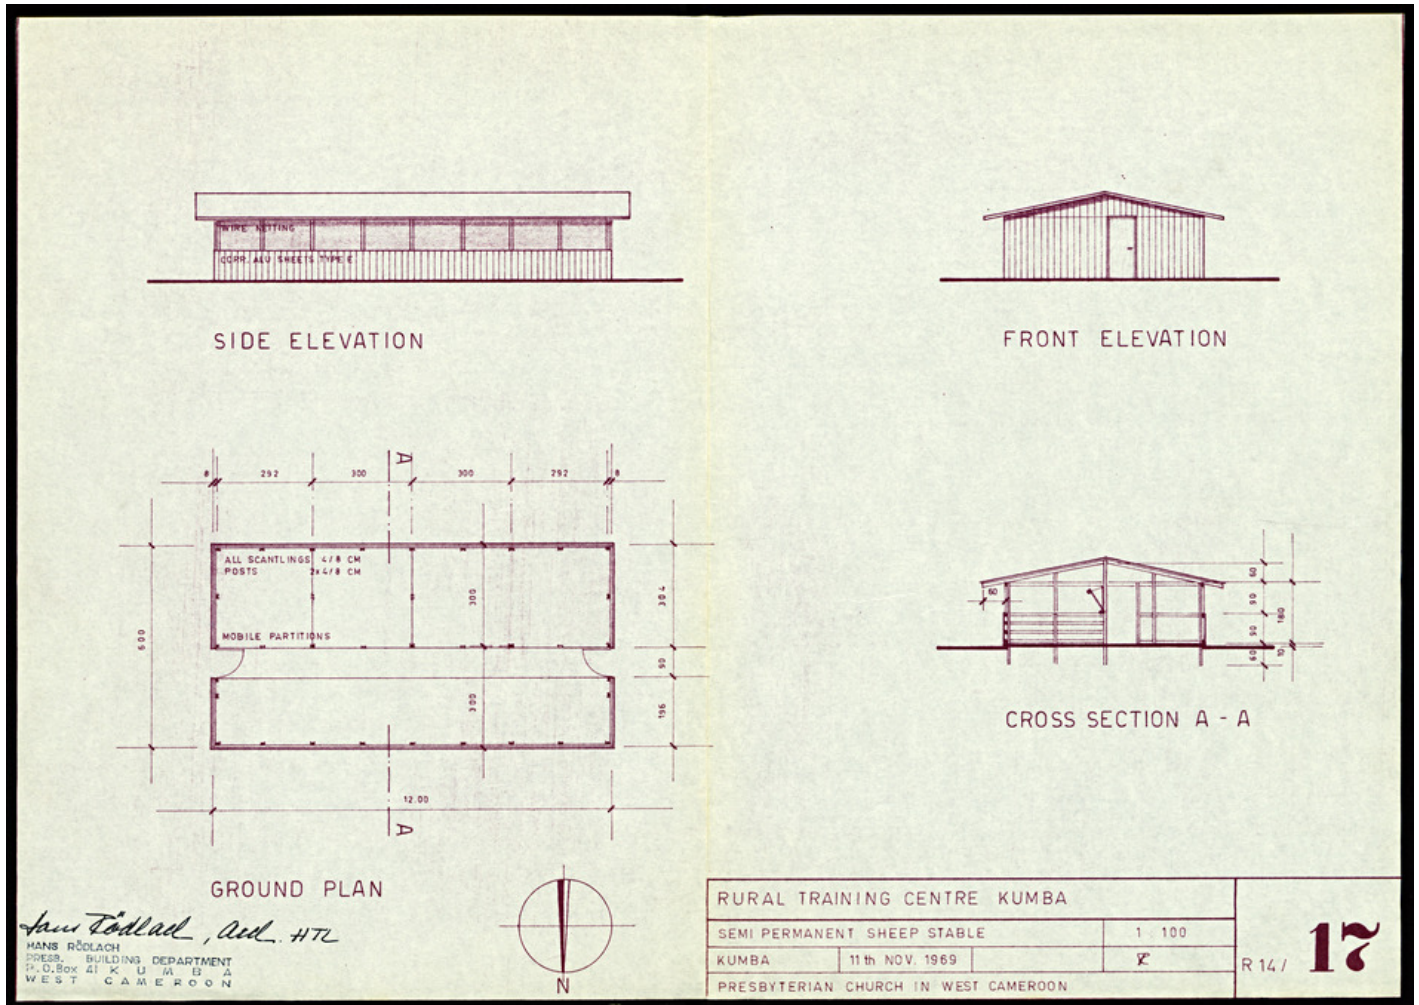

Basel Mission Archives

"Rural training centre Kumba semi permanent sheep stable"

Title: "Rural training centre Kumba semi permanent sheep stable"

Ref. number: WZUM-31.444

Date: Proper date: 11.11.1969

Subject: [Geography]: Africa {continent}: West Africa: Cameroon
 [Geography]: Kumba
 [Archives catalogue]: Maps and plans: WZUM: WZUM-31

Type: Map

Format: [Format]: 30cm x 42cm
 [Condition]: /
 [Material]: Papier
 [Scale unit]: ohne Angabe

Relation: 100205573

R 14 / 17

Basel Mission Archives

- Ordering:** Please contact us by email info@bmarchives.org
- Contact details:** Basel Mission Archives/ mission 21, Missionstrasse 21, 4003 Basel, tel. (+41 61 260 2232), fax: (+41 61 260 2268), info@bmarchives.org
- Rights:** All the images (photographic and non- photographic) made available in this collection are the property of the Basel Mission / mission 21. The Basel Mission claims copyright on the images in their possession and requires those - both individuals and organisations - publishing any of the images, to pay a users fee.