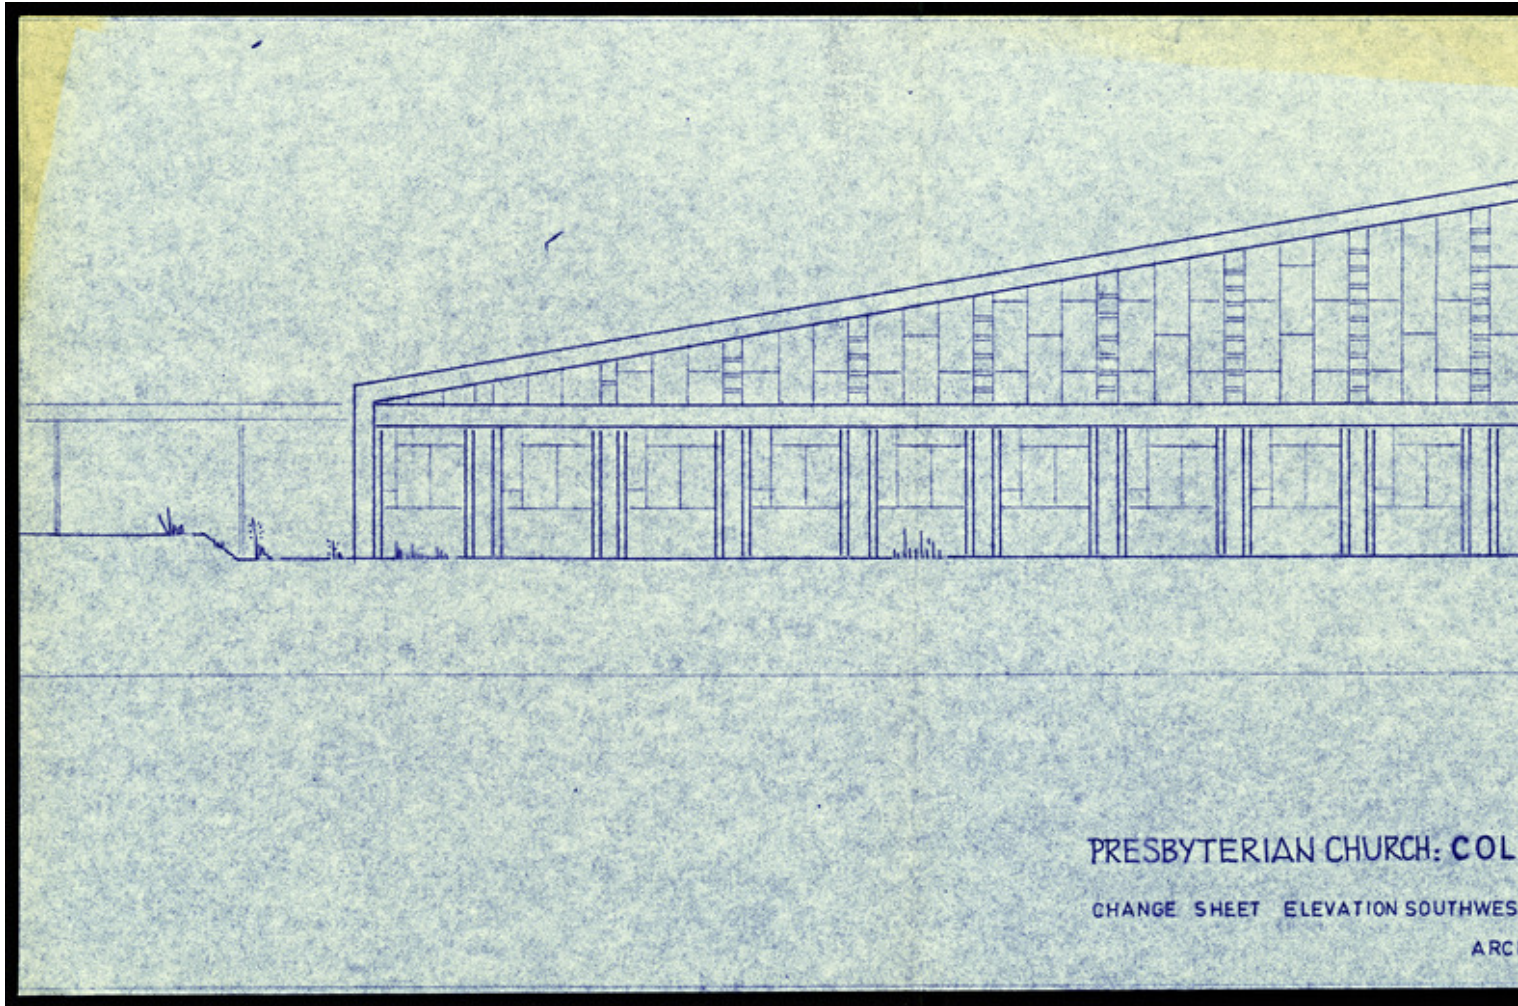

Basel Mission Archives

"Presbyterian Church: College Kumba Change sheet elevation southwest"

Title: "Presbyterian Church: College Kumba Change sheet elevation southwest"

Ref. number: WZUM-31.434

Date: Proper date: August 1967

Subject: [Geography]: Africa {continent}: West Africa: Cameroon
[Geography]: Kumbia
[Archives catalogue]: Maps and plans: WZUM: WZUM-31

Type: Map

Format: [Format]: 22cm x 40cm
[Condition]: -
[Material]: Papier
[Scale unit]: ohne Angabe