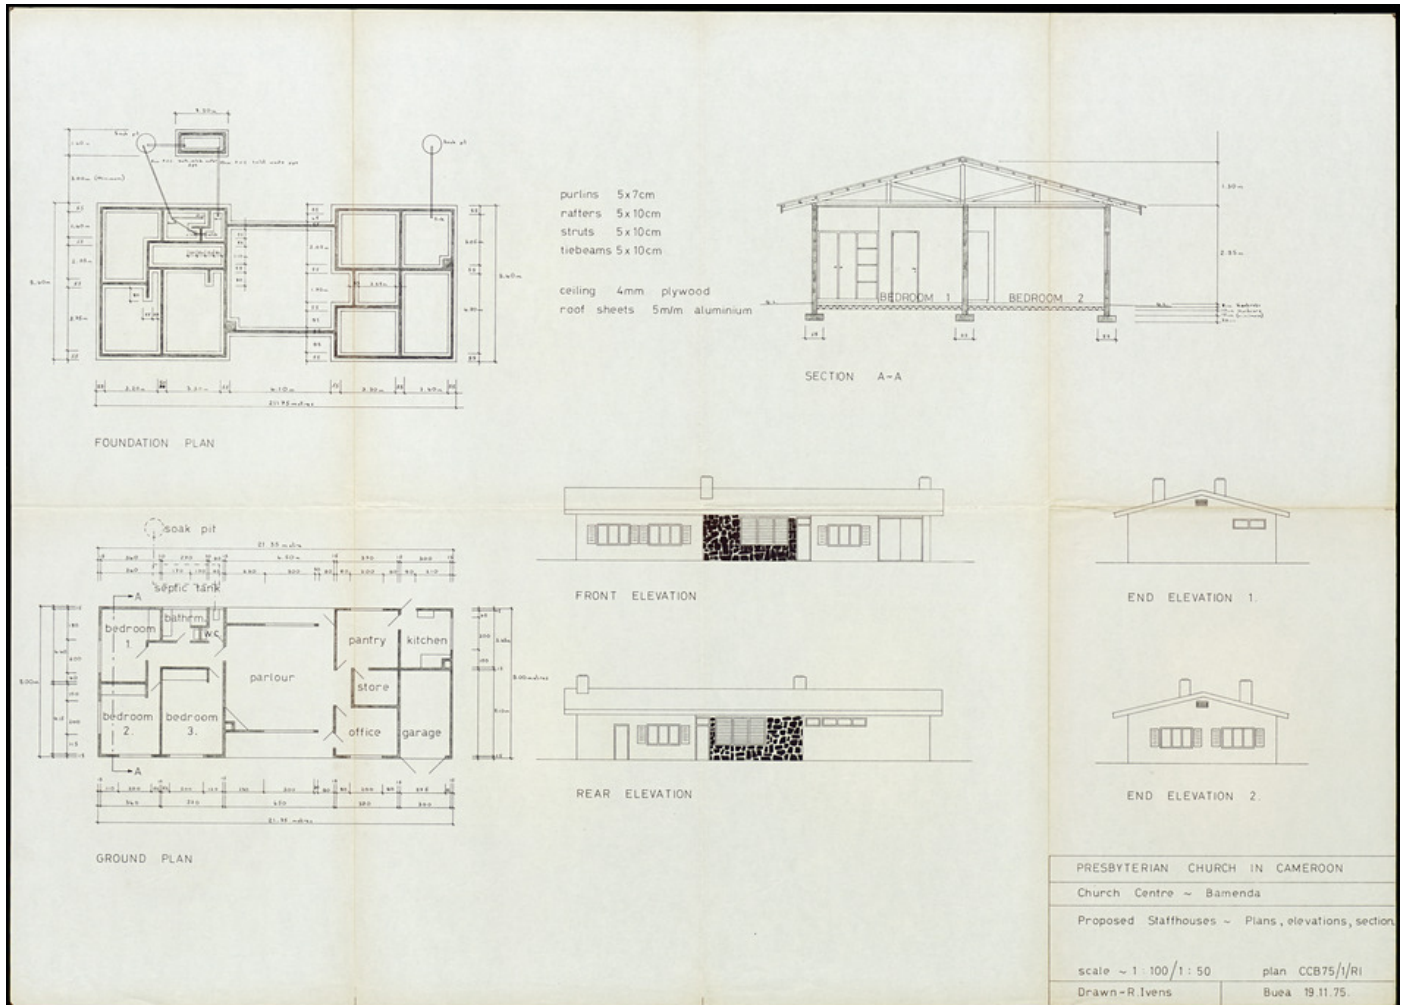

# Basel Mission Archives

"Presbyterian Church in Cameroon Church centre Bamenda Proposed Staffhouses - Plans, elevations. Section"

**Title:** "Presbyterian Church in Cameroon Church centre Bamenda Proposed Staffhouses - Plans, elevations. Section"

**Ref. number:** WZUM-31.384

**Date:** Proper date: 19.11.1975

**Subject:** [Geography]: Africa {continent}: Cameroon {modern state}: North West Province {province}: Mezam {division}: Bamenda {place}  
[Geography]: Africa {continent}: West Africa: Cameroon  
[Archives catalogue]: Maps and plans: WZUM: WZUM-31

**Type:** Map

**Format:** [Format]: 60cm x 84cm  
[Condition]: /  
[Material]: Papier  
[Scale unit]: ohne Angabe