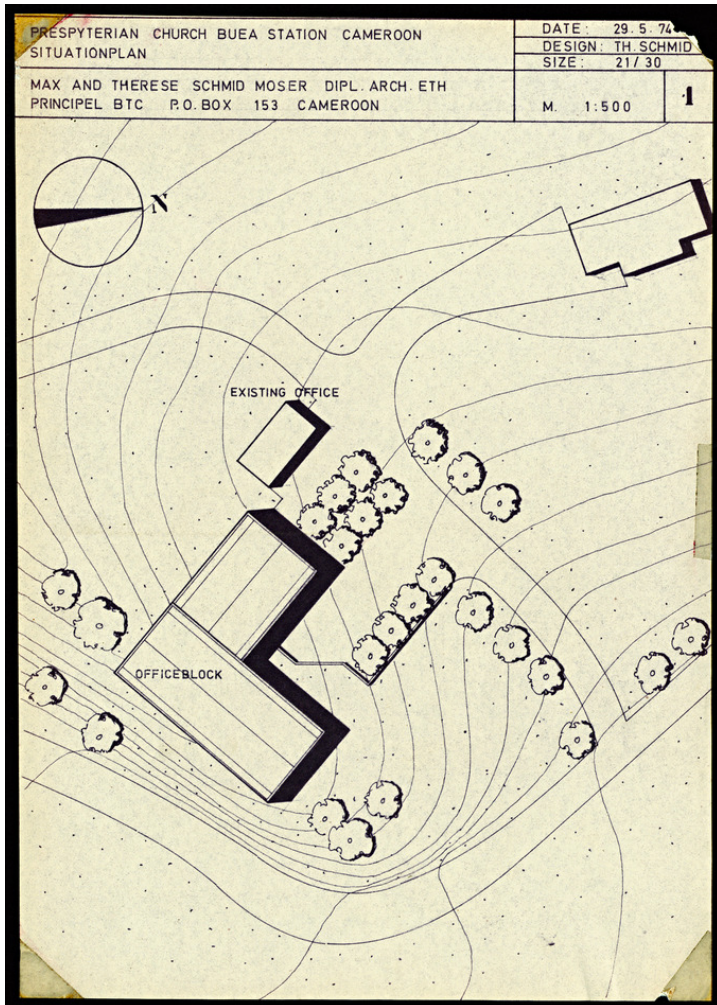

## "Presbyterian Church, Buea Station Cameroon, Situationplan, 1."

**Title:** "Presbyterian Church, Buea Station Cameroon, Situationplan, 1."

**Ref. number:** WZUM-31.270

**Date:** Proper date: 1974

**Subject:** [Geography]: Africa {continent}: West Africa: Cameroon  
[Geography]: Buea  
[Archives catalogue]: Maps and plans: WZUM: WZUM-31

**Type:** Map

**Format:** [Format]: 30cm x 21cm  
[Condition]: -  
[Material]: Papier  
[Scale unit]: ohne Angabe

**Relation:** 100205402