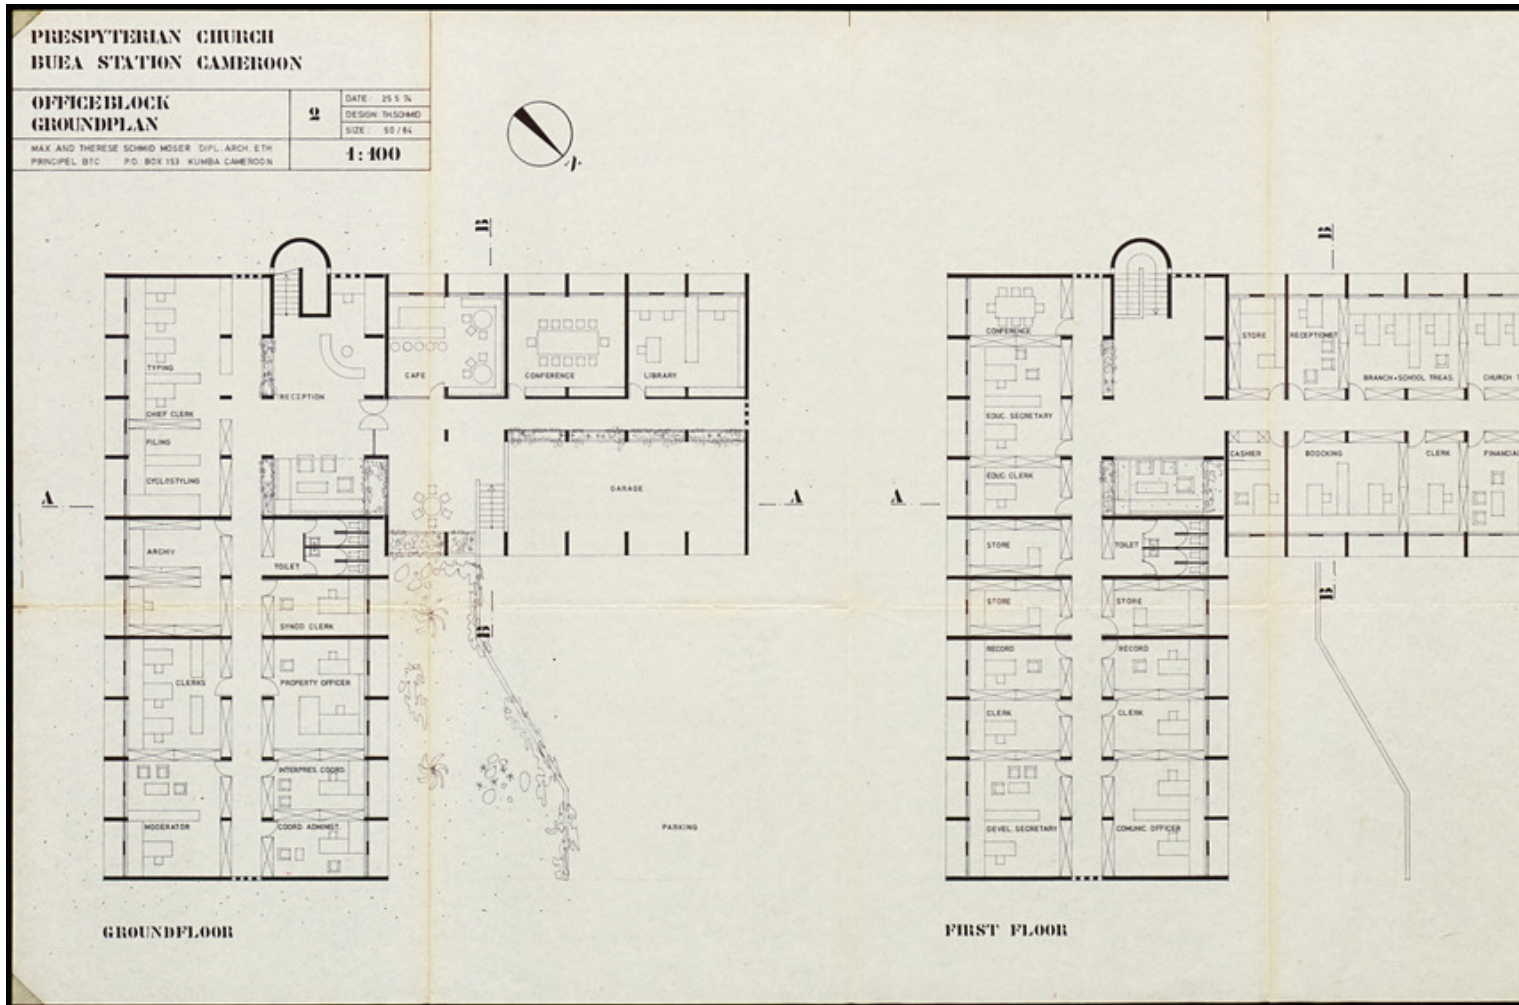

# Basel Mission Archives

"Presbyterian Church, Buea Station Cameroon, Officeblock, Groundplan, 2"

**Title:** "Presbyterian Church, Buea Station Cameroon, Officeblock, Groundplan, 2"

**Ref. number:** WZUM-31.269

**Date:** Proper date: 1974

**Subject:** [Geography]: Africa {continent}: West Africa: Cameroon  
[Geography]: Buea  
[Archives catalogue]: Maps and plans: WZUM: WZUM-31

**Type:** Map

**Format:** [Format]: 50cm x 84cm  
[Condition]: -  
[Material]: Papier  
[Scale unit]: ohne Angabe