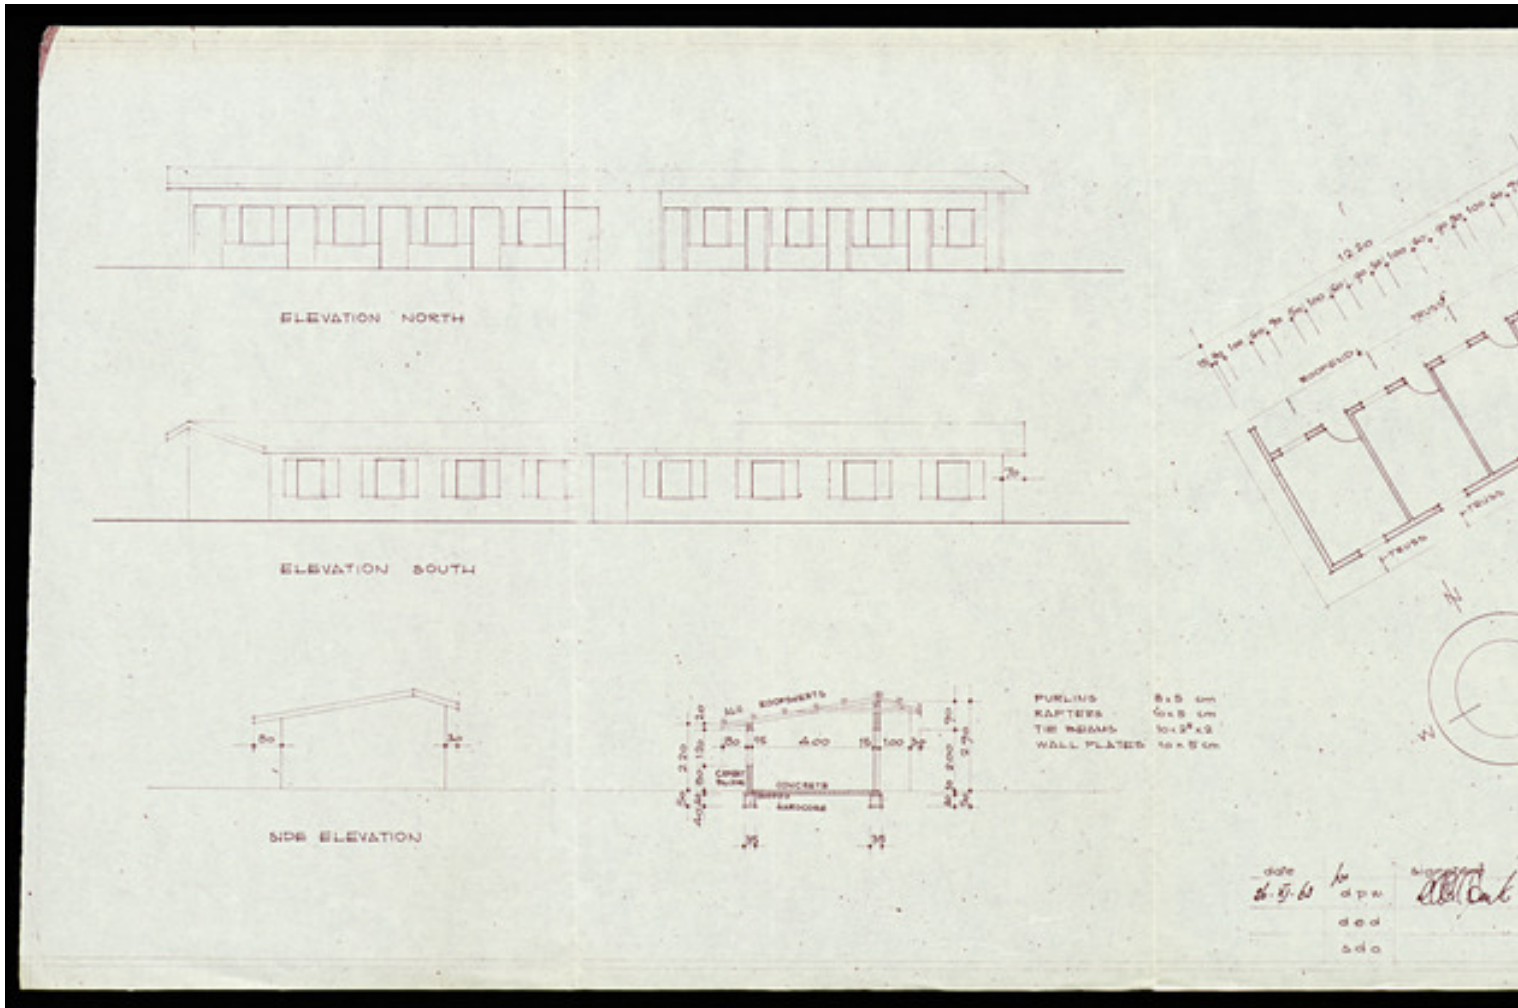

Basel Mission Archives

"Basel Mission College Kumba, Servants Quarters, Groundplan and Elevation."

Title: "Basel Mission College Kumba, Servants Quarters, Groundplan and Elevation."

Ref. number: WZUM-31.248

Date: Proper date: 1963

Subject: [Geography]: Africa {continent}: West Africa: Cameroon
[Geography]: Kumba
[Archives catalogue]: Maps and plans: WZUM: WZUM-31

Type: Map

Format: [Format]: 31cm x 74cm
[Condition]: -
[Material]: Papier
[Scale unit]: ohne Angabe