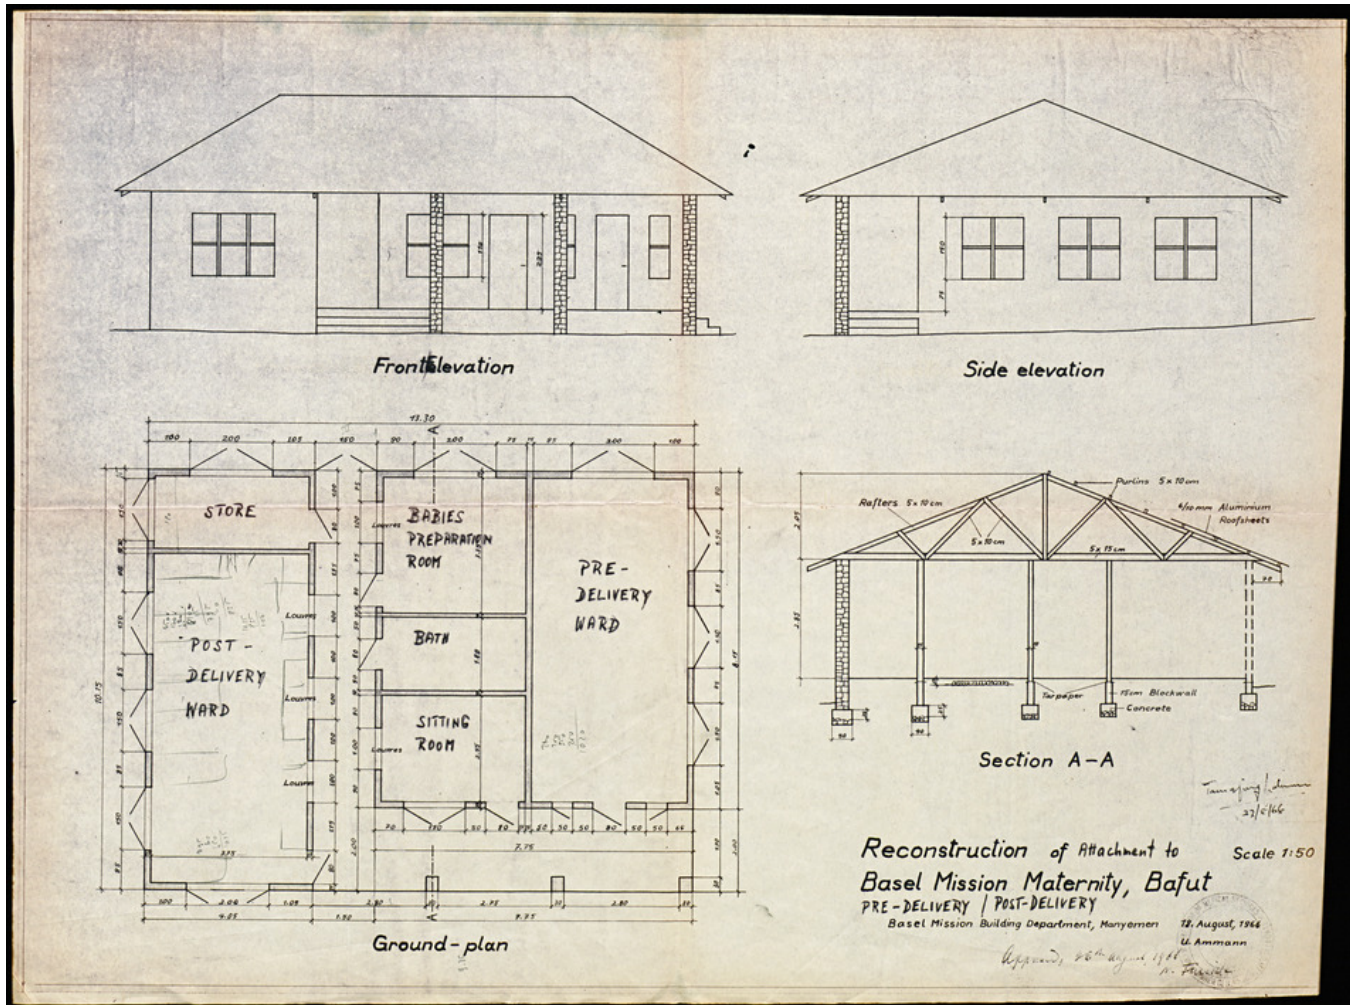

Basel Mission Archives

"Reconstruction of Attachment to Basel Mission Maternity, Bafut"

Title: "Reconstruction of Attachment to Basel Mission Maternity, Bafut"

Ref. number: WZUM-31.240

Date: Proper date: 1966

Subject: [Geography]: Africa {continent}: Cameroon {modern state}: North West Province {province}: Bafut-Tubah {region}: Bafut {place}
[Geography]: Africa {continent}: West Africa: Cameroon
[Archives catalogue]: Maps and plans: WZUM: WZUM-31

Type: Map

Format: [Format]: 47cm x 63cm
[Condition]: -
[Material]: Papier
[Scale unit]: ohne Angabe

Relation: 100205371

Basel Mission Archives

- Ordering:** Please contact us by email info@bmarchives.org
- Contact details:** Basel Mission Archives/ mission 21, Missionstrasse 21, 4003 Basel, tel. (+41 61 260 2232), fax: (+41 61 260 2268), info@bmarchives.org
- Rights:** All the images (photographic and non- photographic) made available in this collection are the property of the Basel Mission / mission 21. The Basel Mission claims copyright on the images in their possession and requires those - both individuals and organisations - publishing any of the images, to pay a users fee.