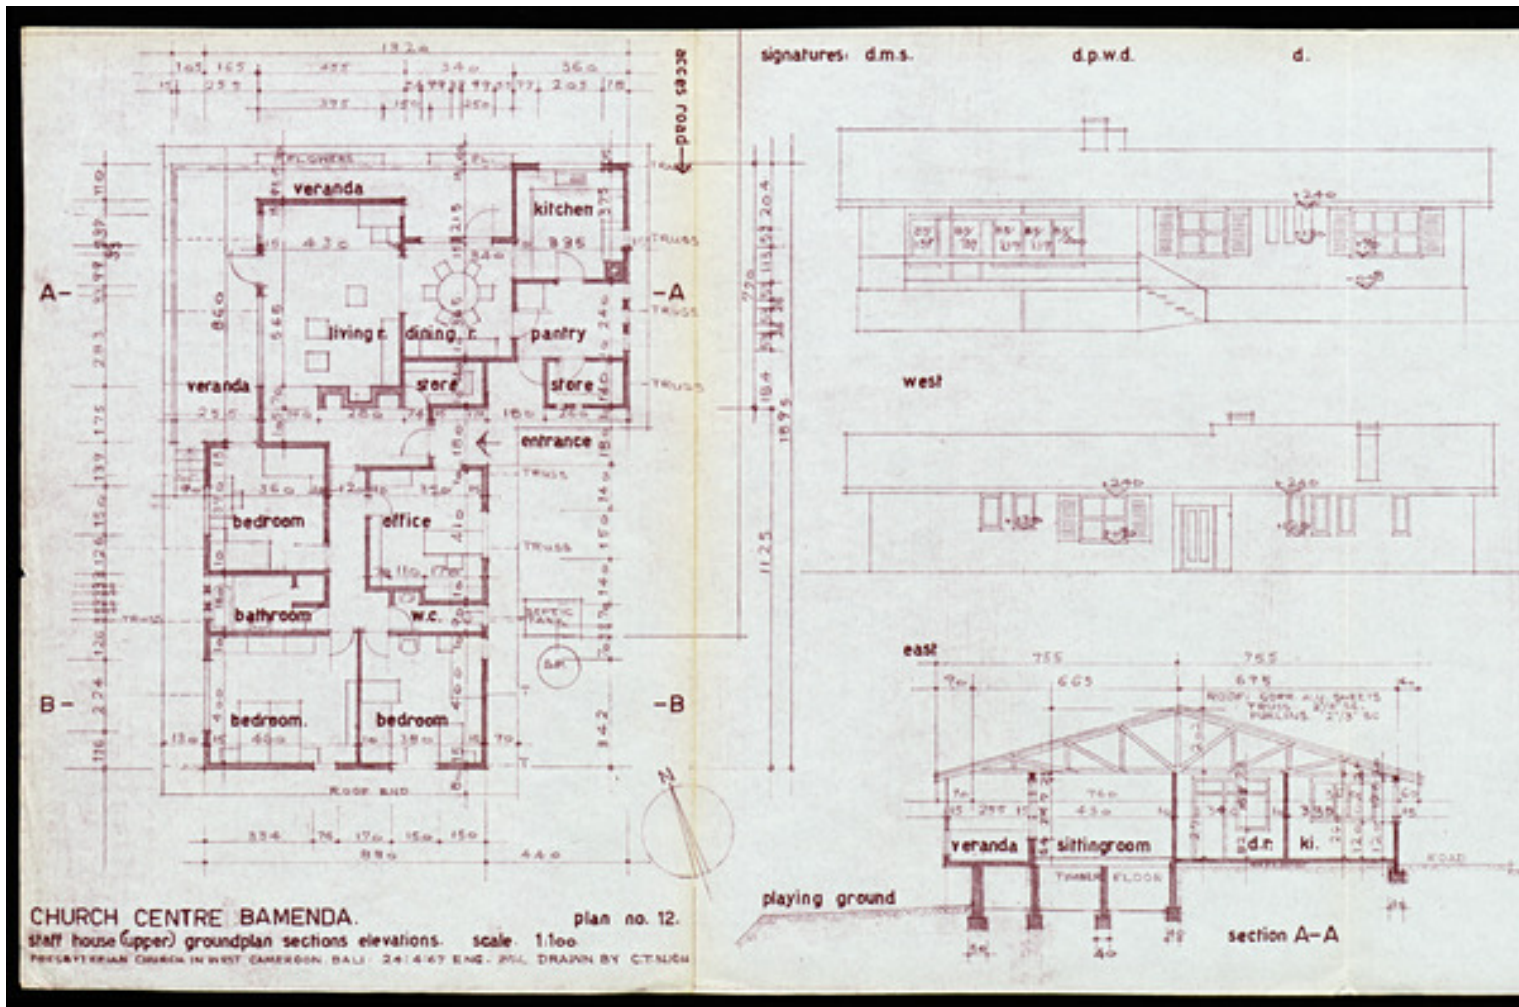

# Basel Mission Archives

"Church Centre Bamenda,"

**Title:** "Church Centre Bamenda,"

**Ref. number:** WZUM-31.188

**Date:** Proper date: 1967

**Subject:** [Geography]: Africa {continent}: Cameroon {modern state}: North West Province {province}: Mezam {division}: Bamenda {place}  
[Geography]: Africa {continent}: West Africa: Cameroon  
[Archives catalogue]: Maps and plans: WZUM: WZUM-31

**Type:** Map

**Format:** [Format]: 30cm x 75cm  
[Condition]: -  
[Material]: Papier  
[Scale unit]: ohne Angabe

**Relation:** 100205311