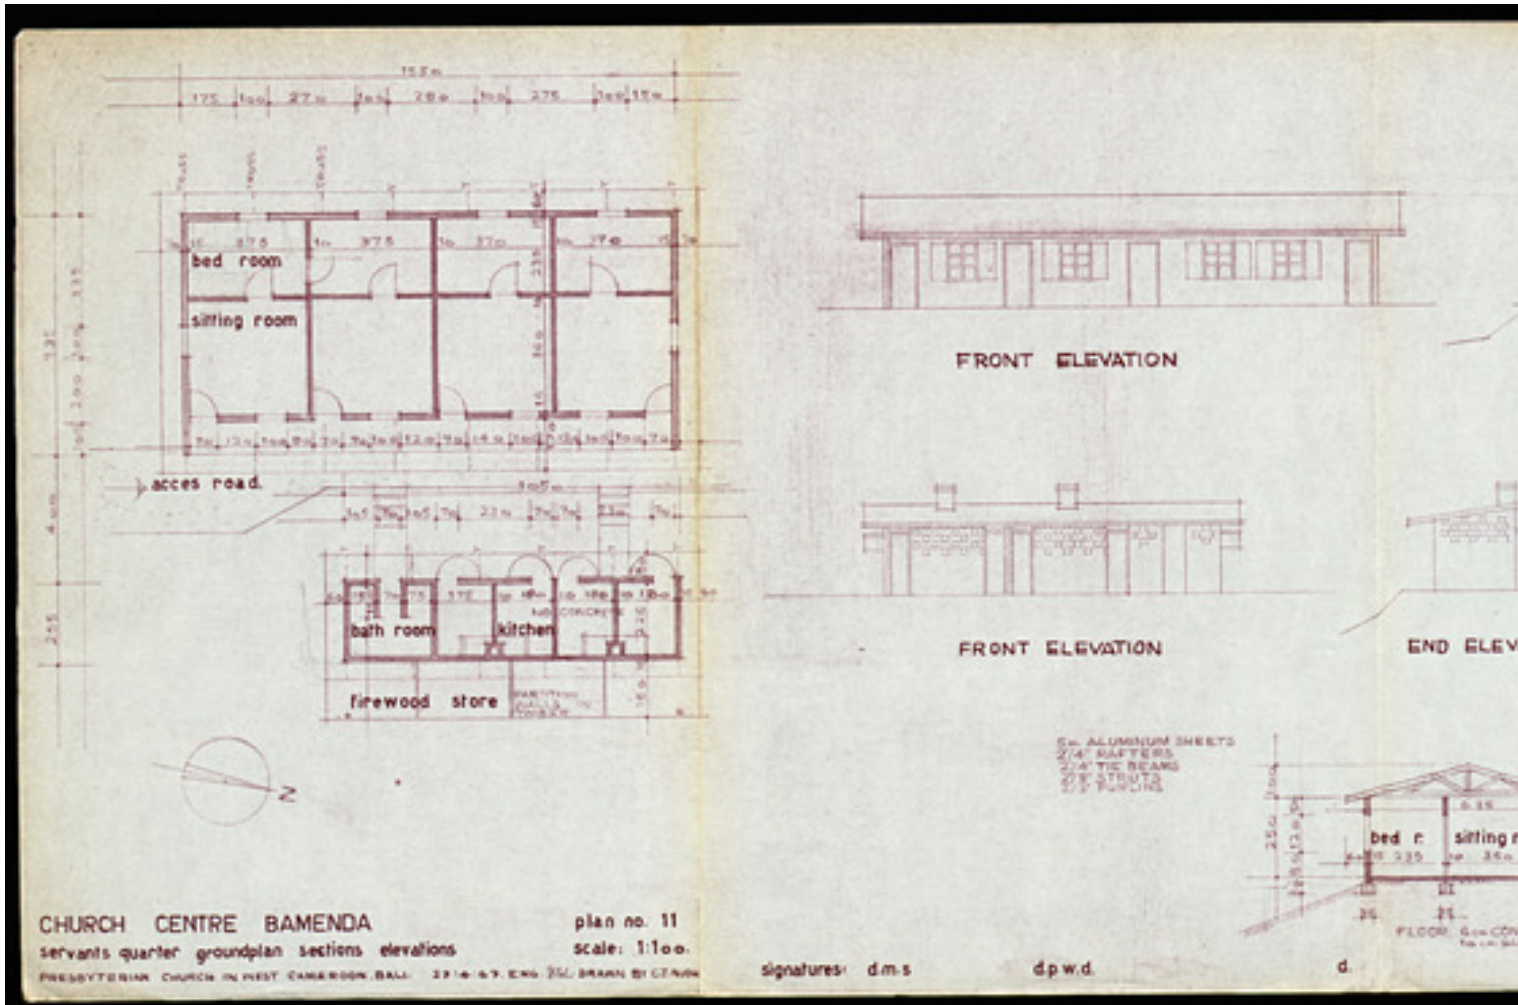

Basel Mission Archives

"Church Centre Bamenda, servants quarters, groundplan, sections, elevations, plan no. 11."

Title: "Church Centre Bamenda, servants quarters, groundplan, sections, elevations, plan no. 11."

Ref. number: WZUM-31.187

Date: Proper date: 1967

Subject: [Geography]: Africa {continent}: Cameroon {modern state}: North West Province {province}: Mezam {division}: Bamenda {place}
[Geography]: Africa {continent}: West Africa: Cameroon
[Archives catalogue]: Maps and plans: WZUM: WZUM-31